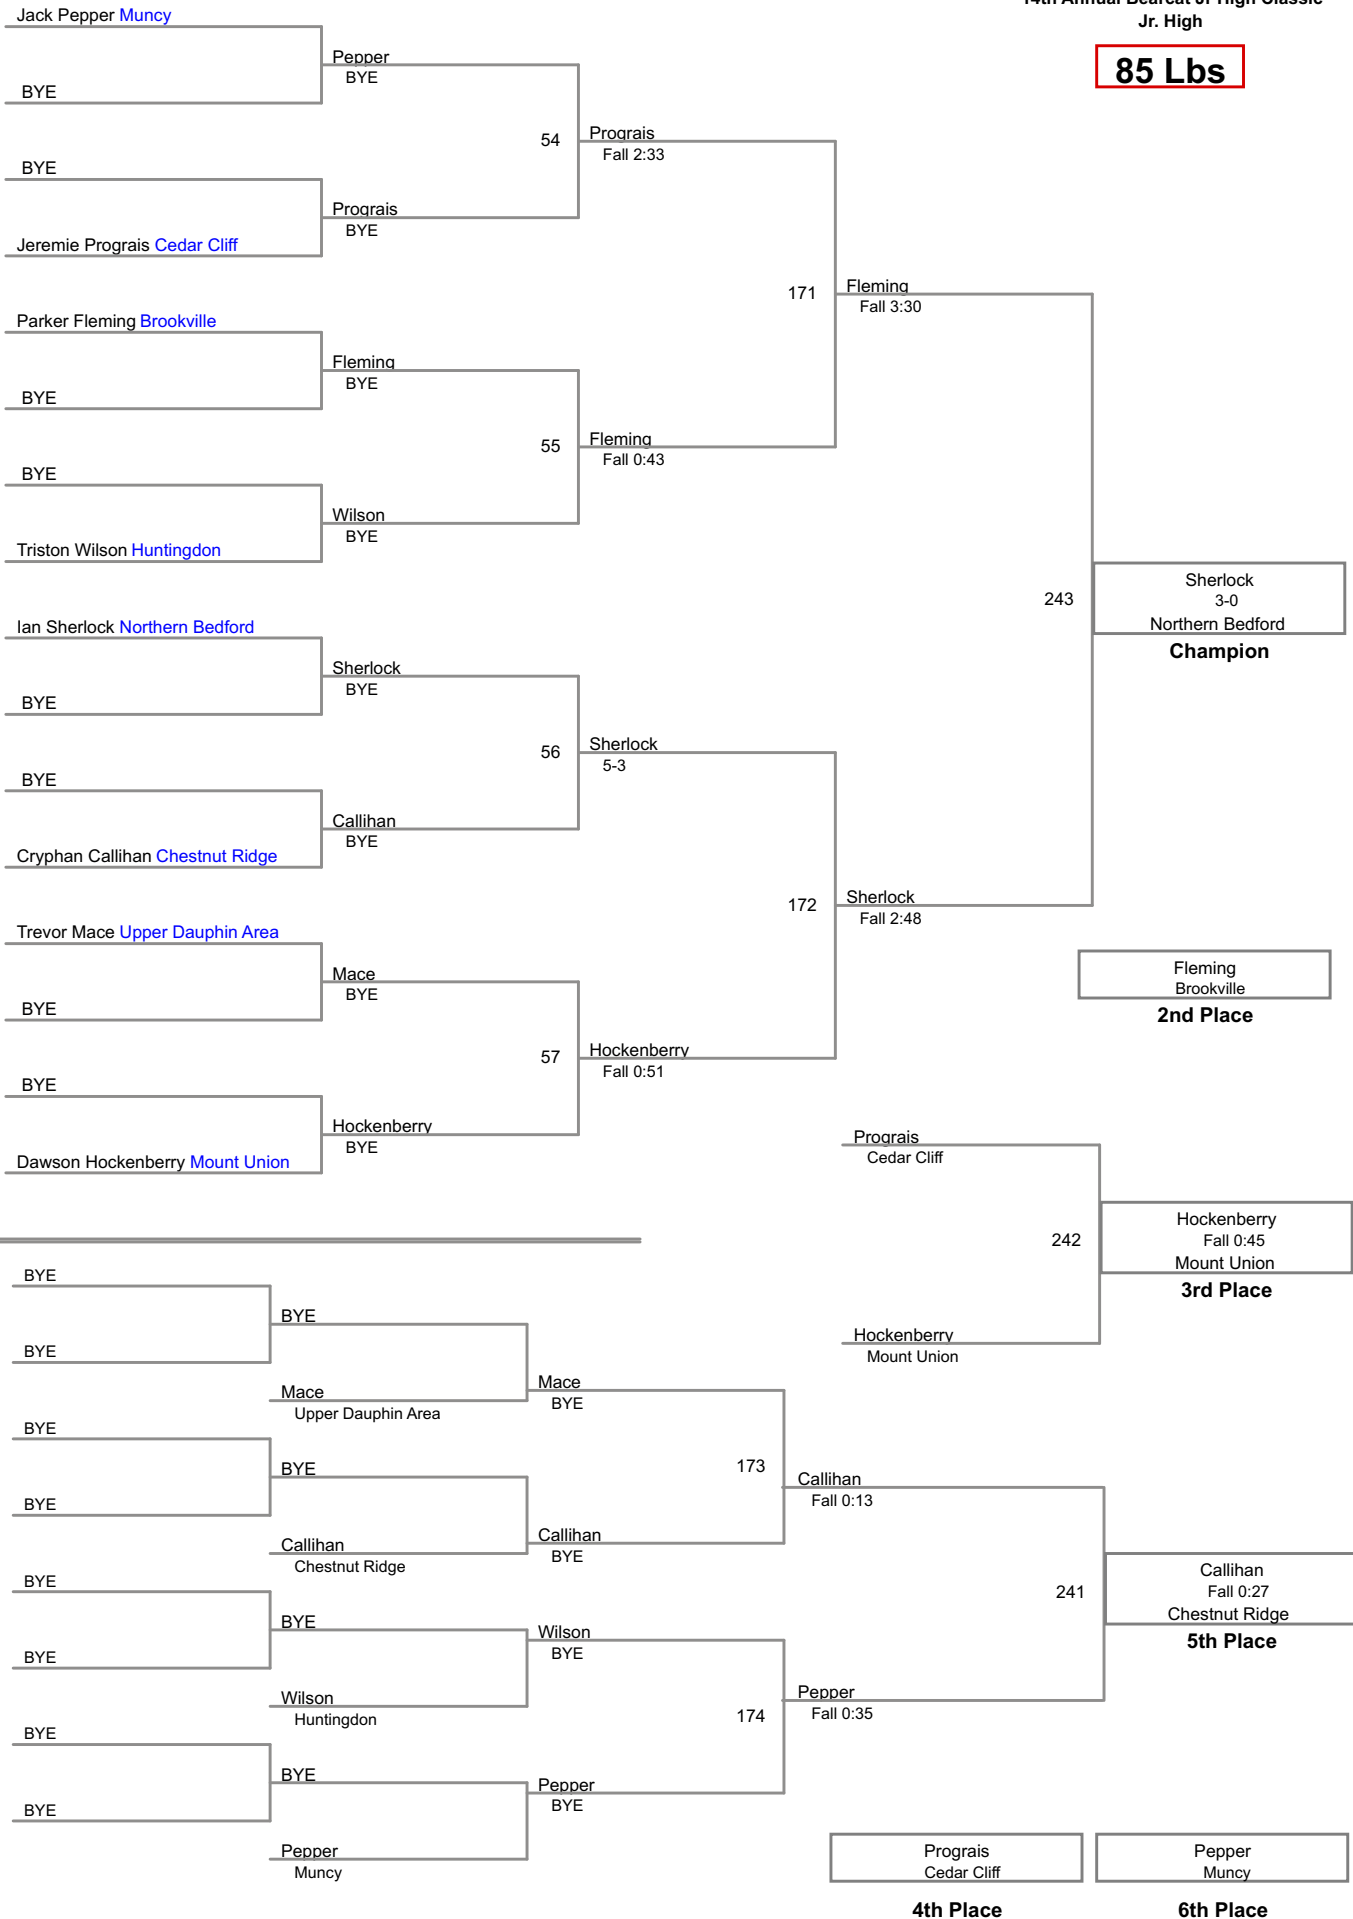

14th Annual Bearcat Jr High Classic
Jr. High

75 Lbs

14th Annual Bearcat Jr High Classic
Jr. High

85 Lbs

14th Annual Bearcat Jr High Classic
Jr. High

90 Lbs

14th Annual Bearcat Jr High Classic
Jr. High

95 Lbs