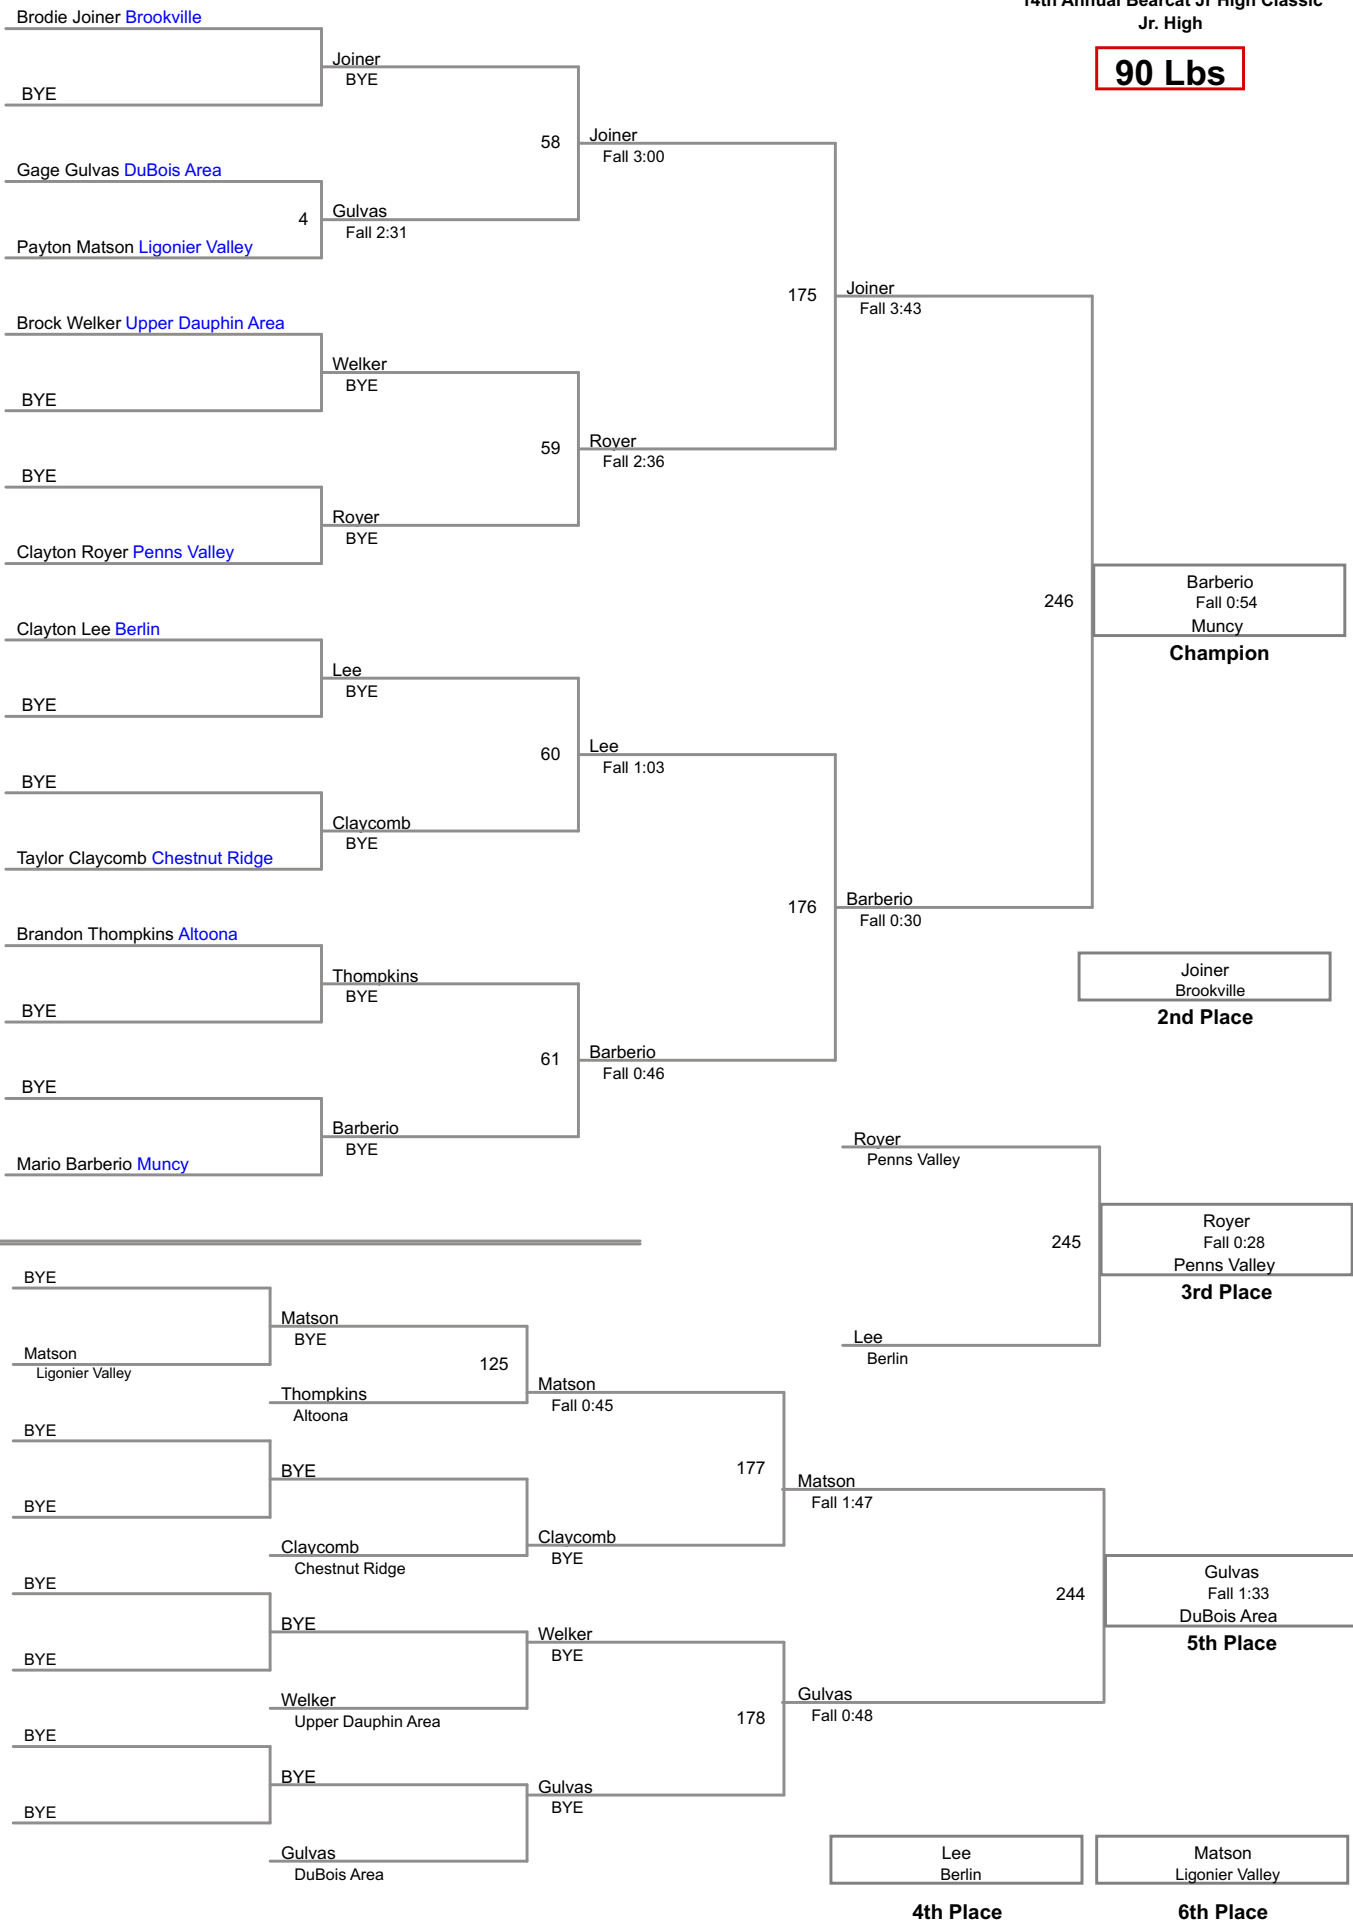

14th Annual Bearcat Jr High Classic
Jr. High

75 Lbs

14th Annual Bearcat Jr High Classic
Jr. High

85 Lbs

14th Annual Bearcat Jr High Classic
Jr. High

90 Lbs

14th Annual Bearcat Jr High Classic
Jr. High

95 Lbs