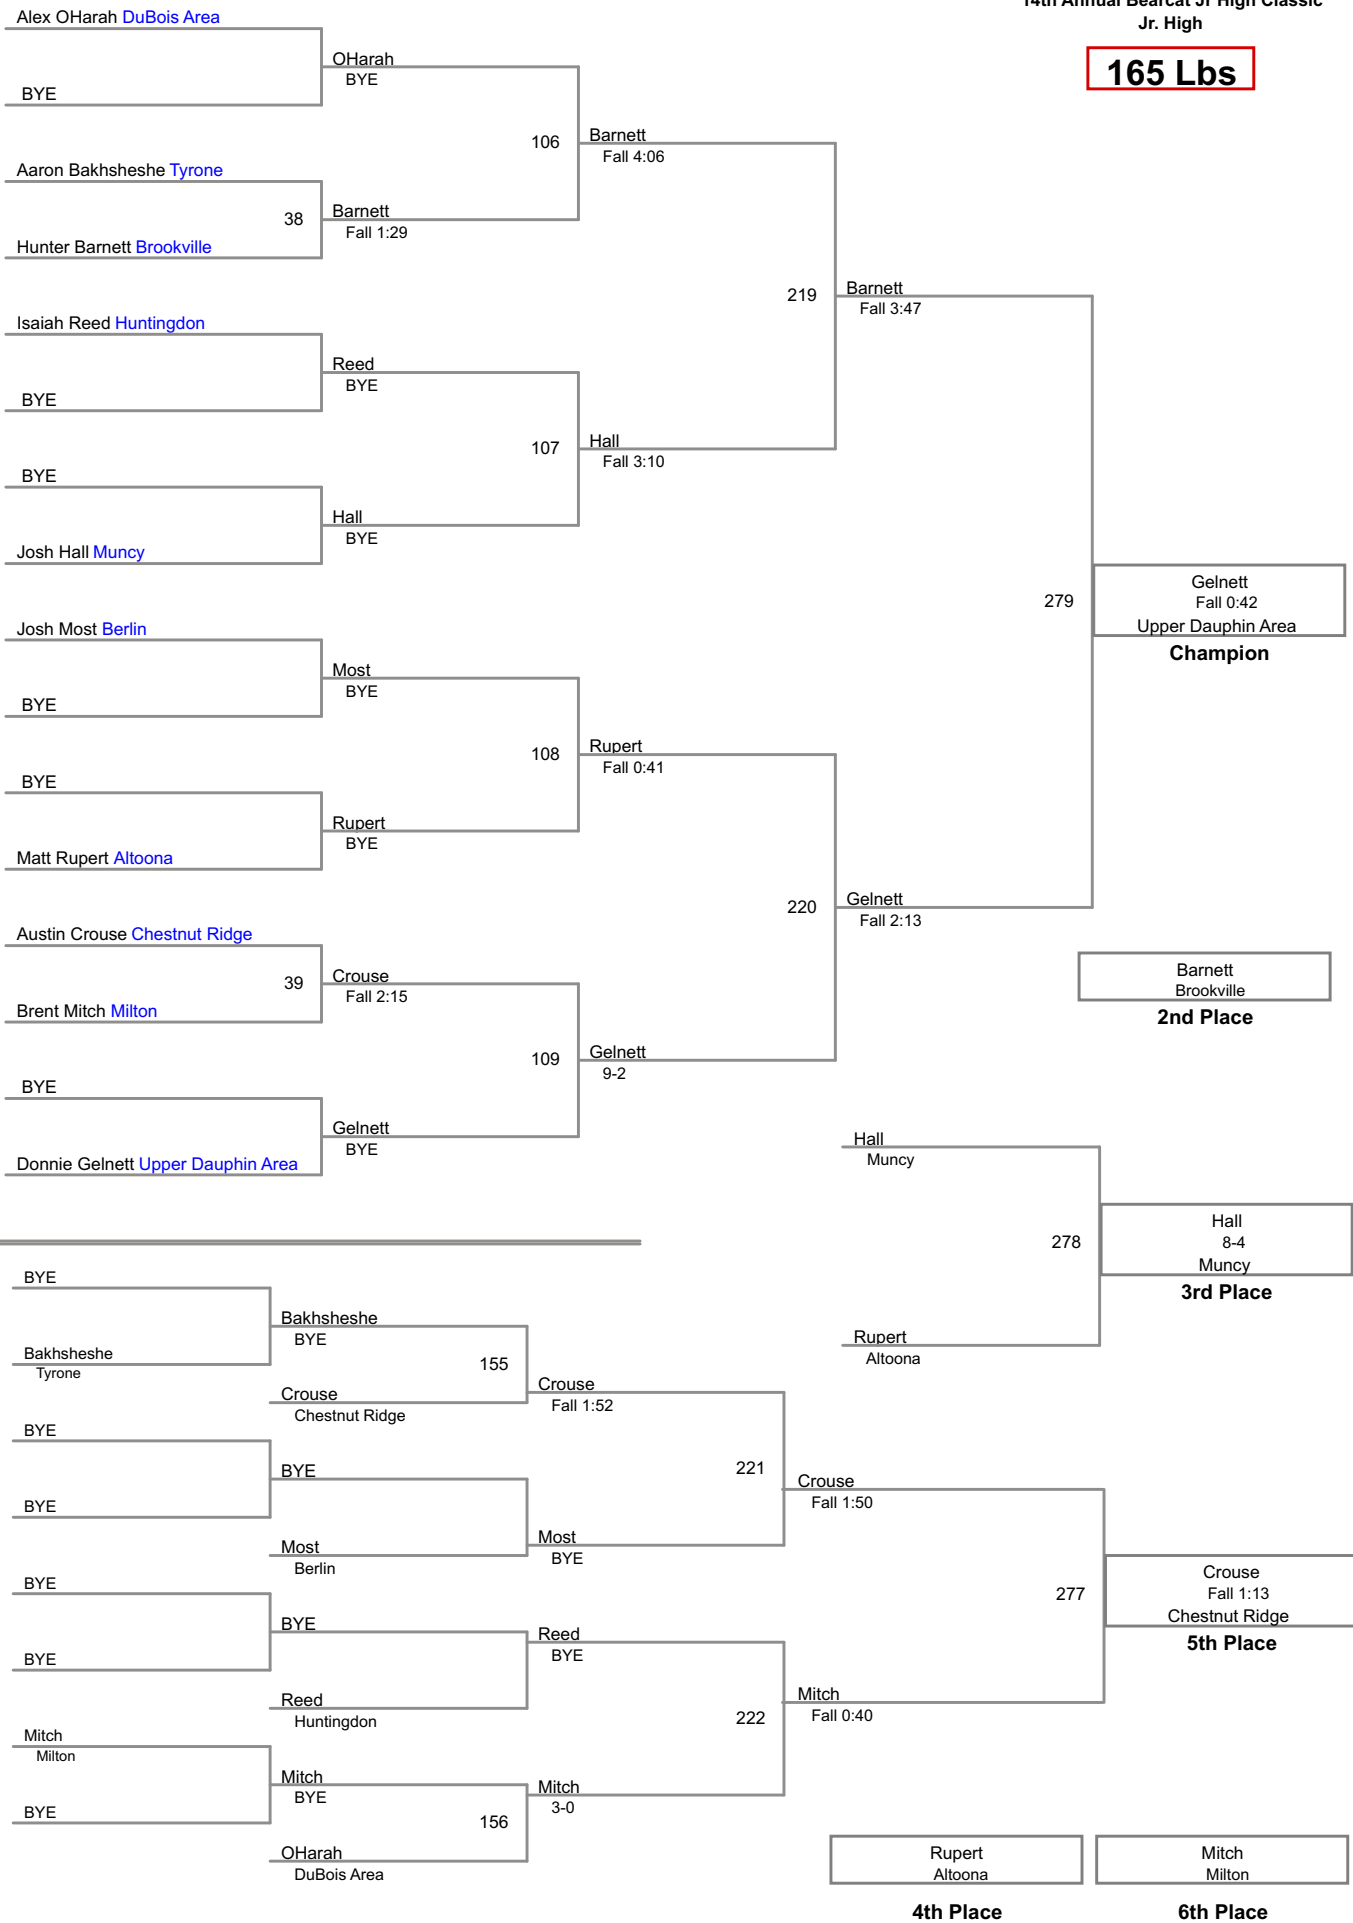

14th Annual Bearcat Jr High Classic
Jr. High

165 Lbs