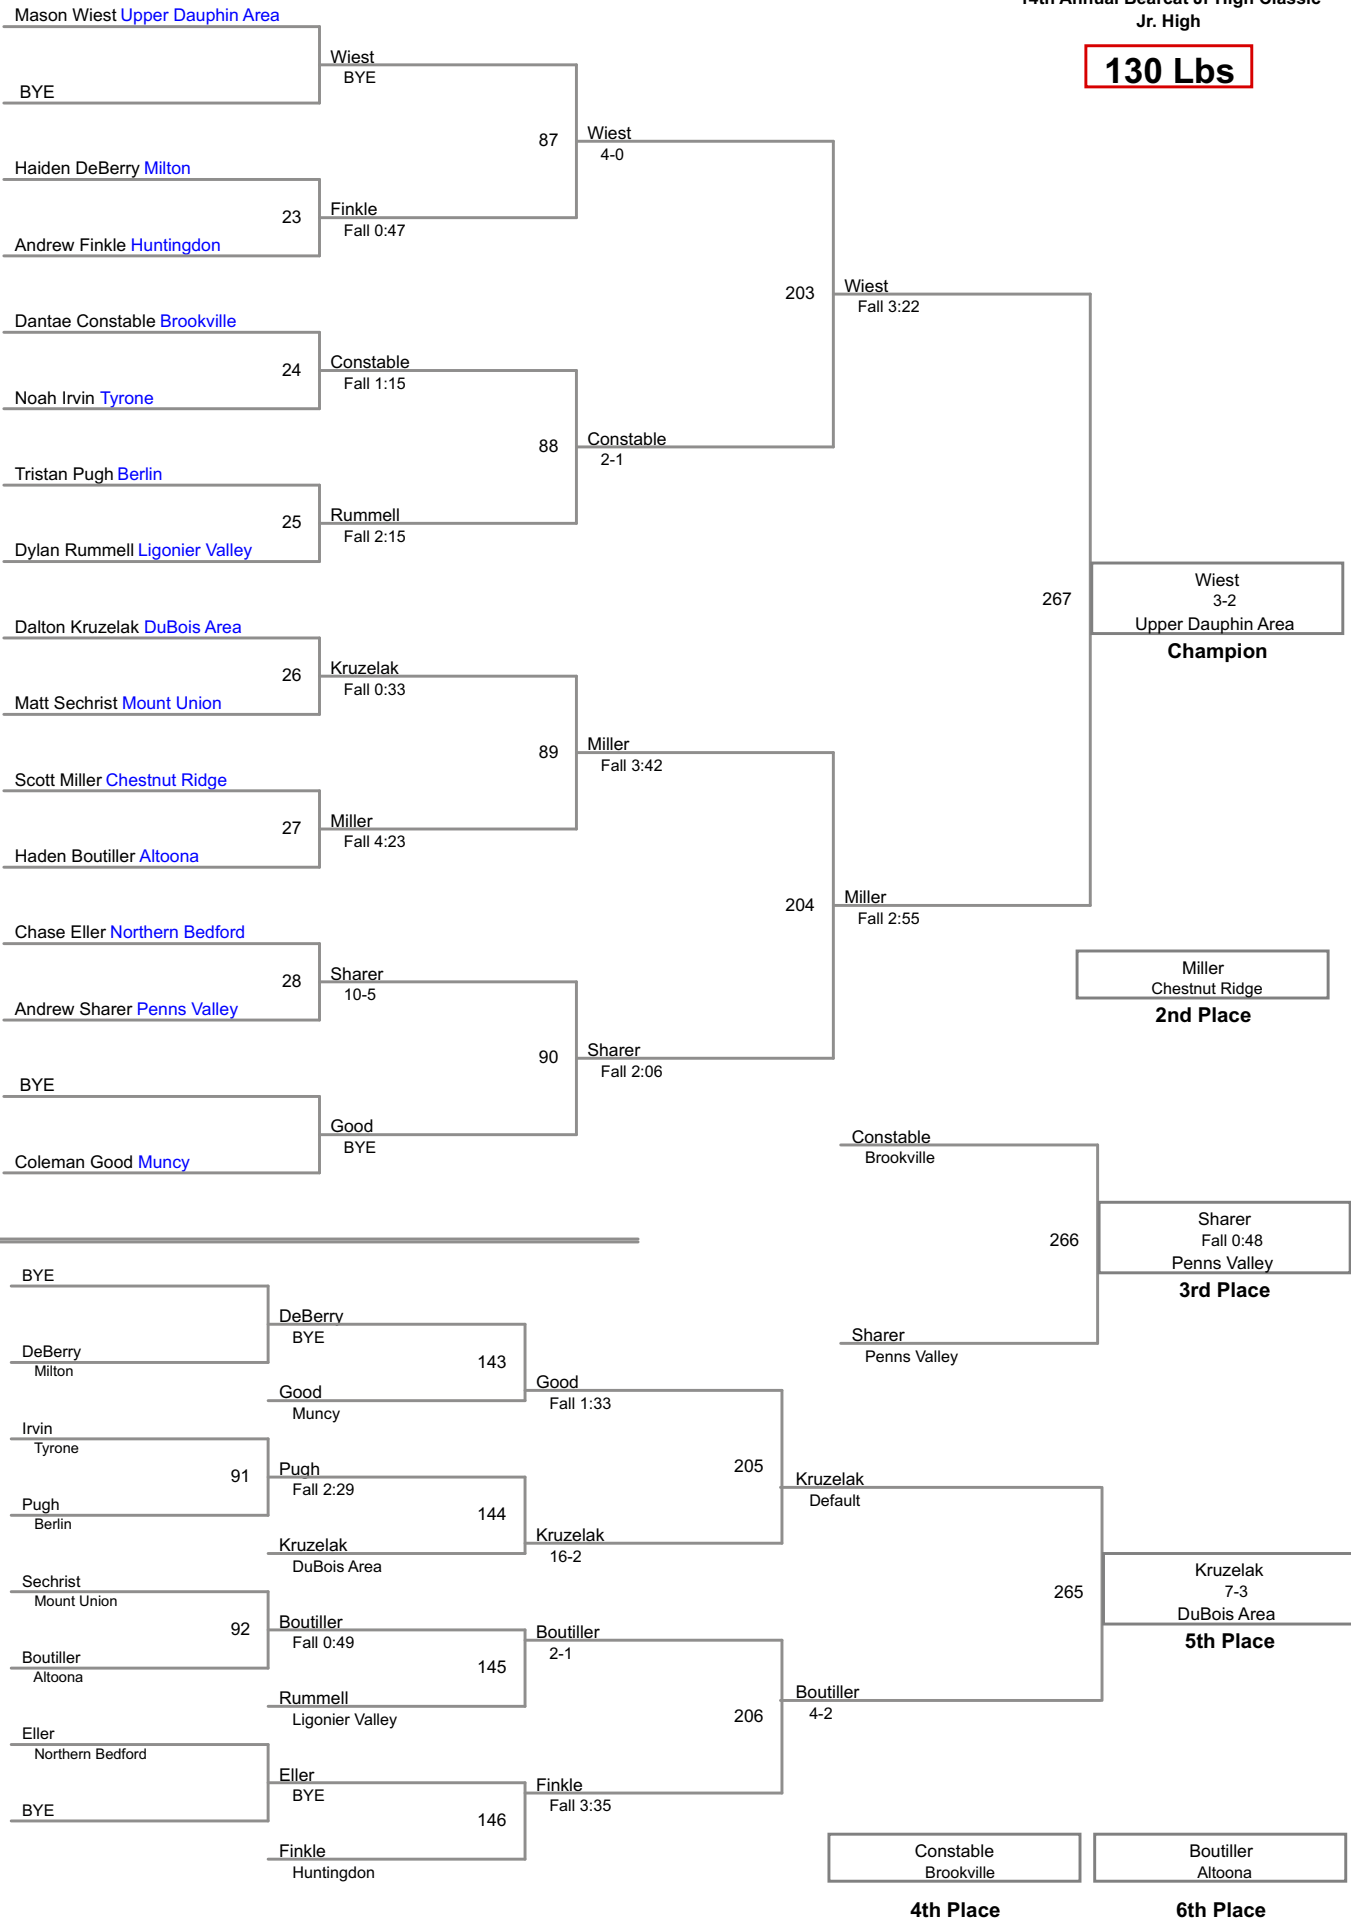

14th Annual Bearcat Jr High Classic
Jr. High

130 Lbs