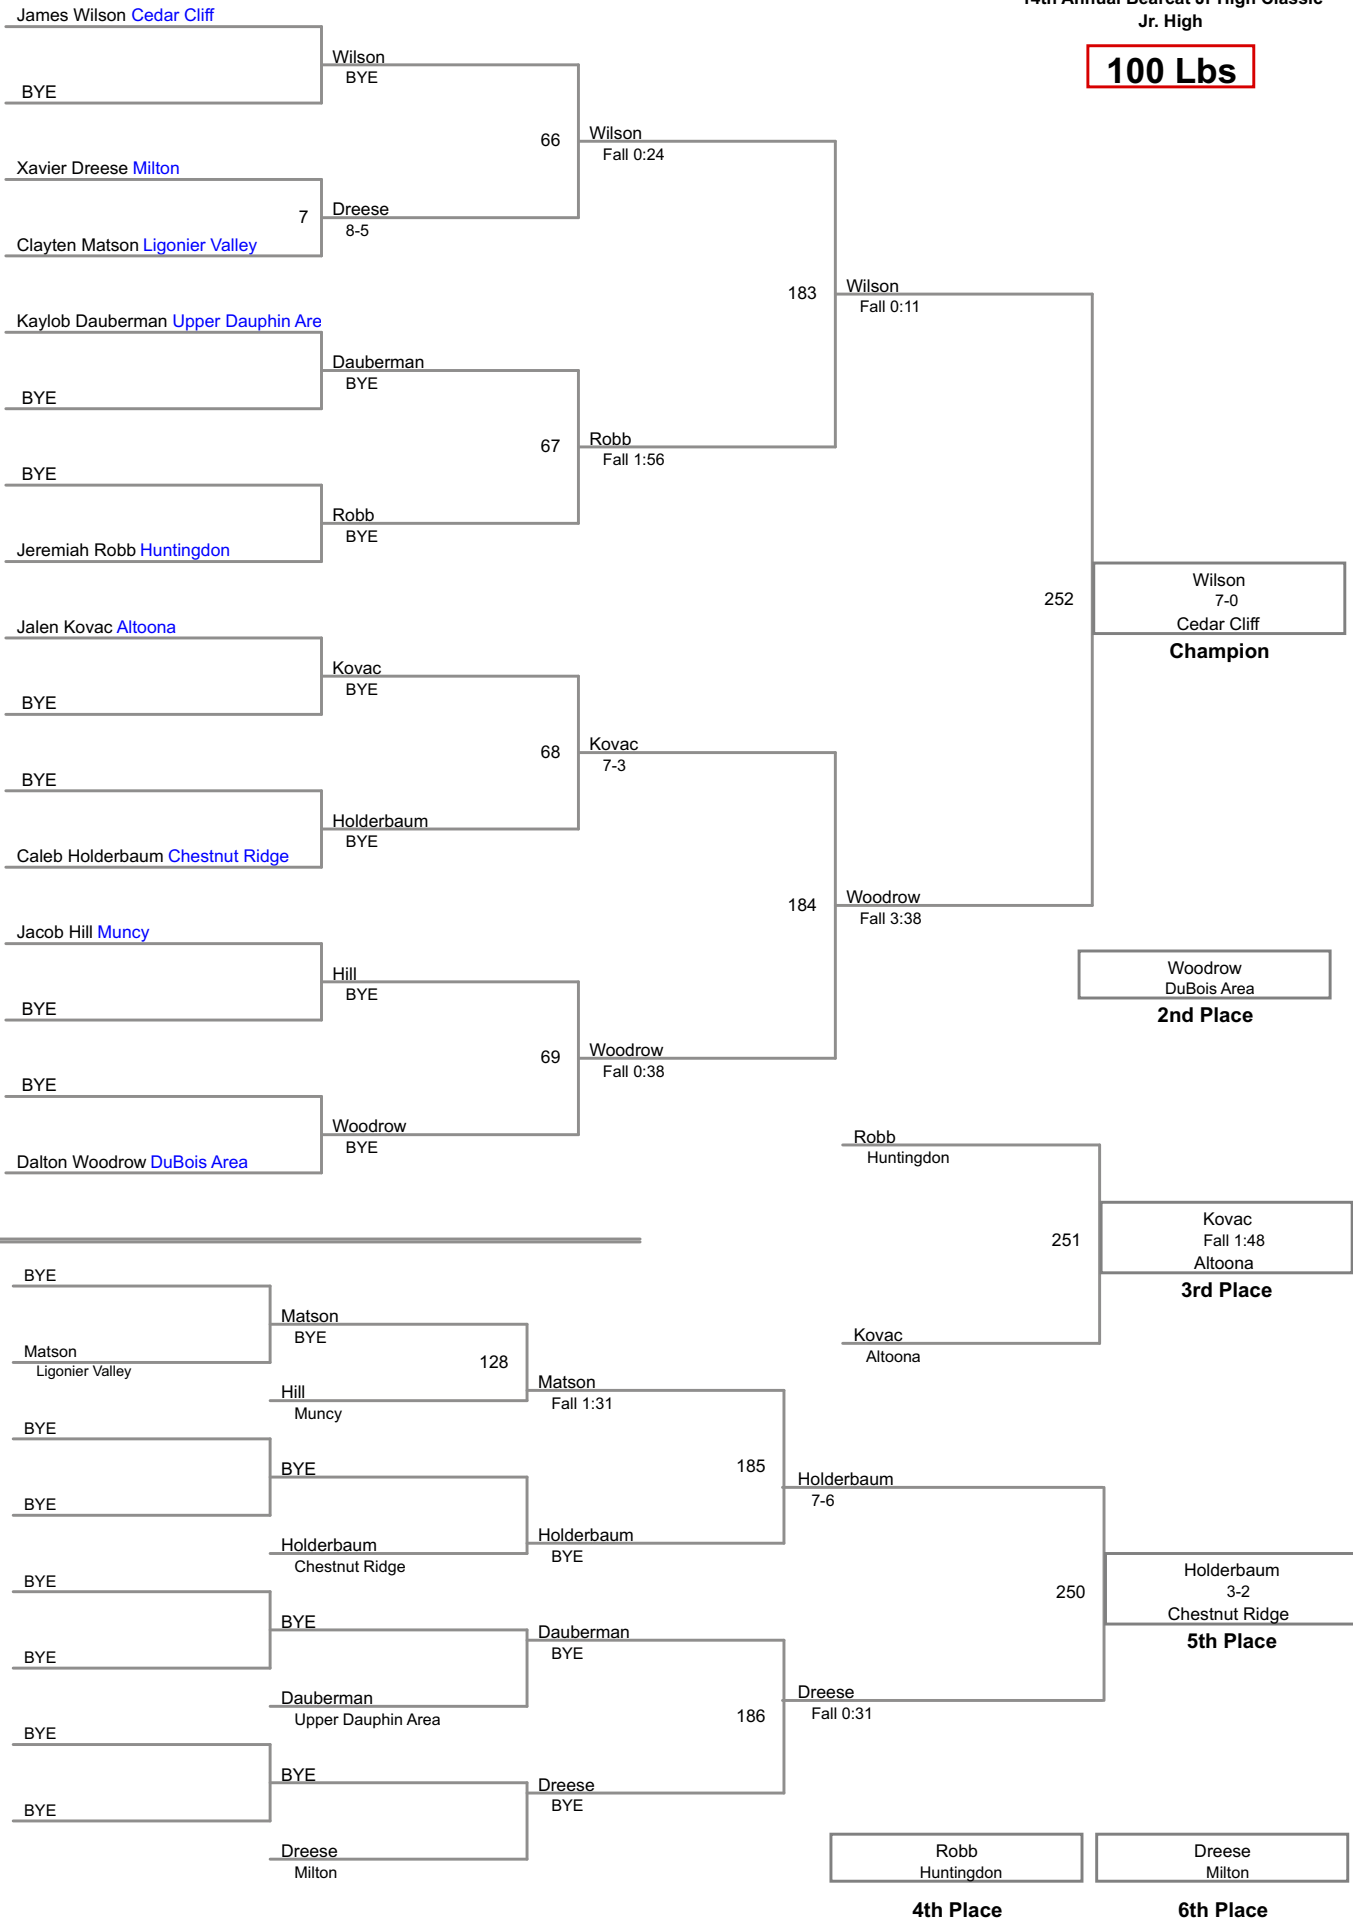

14th Annual Bearcat Jr High Classic
Jr. High

100 Lbs