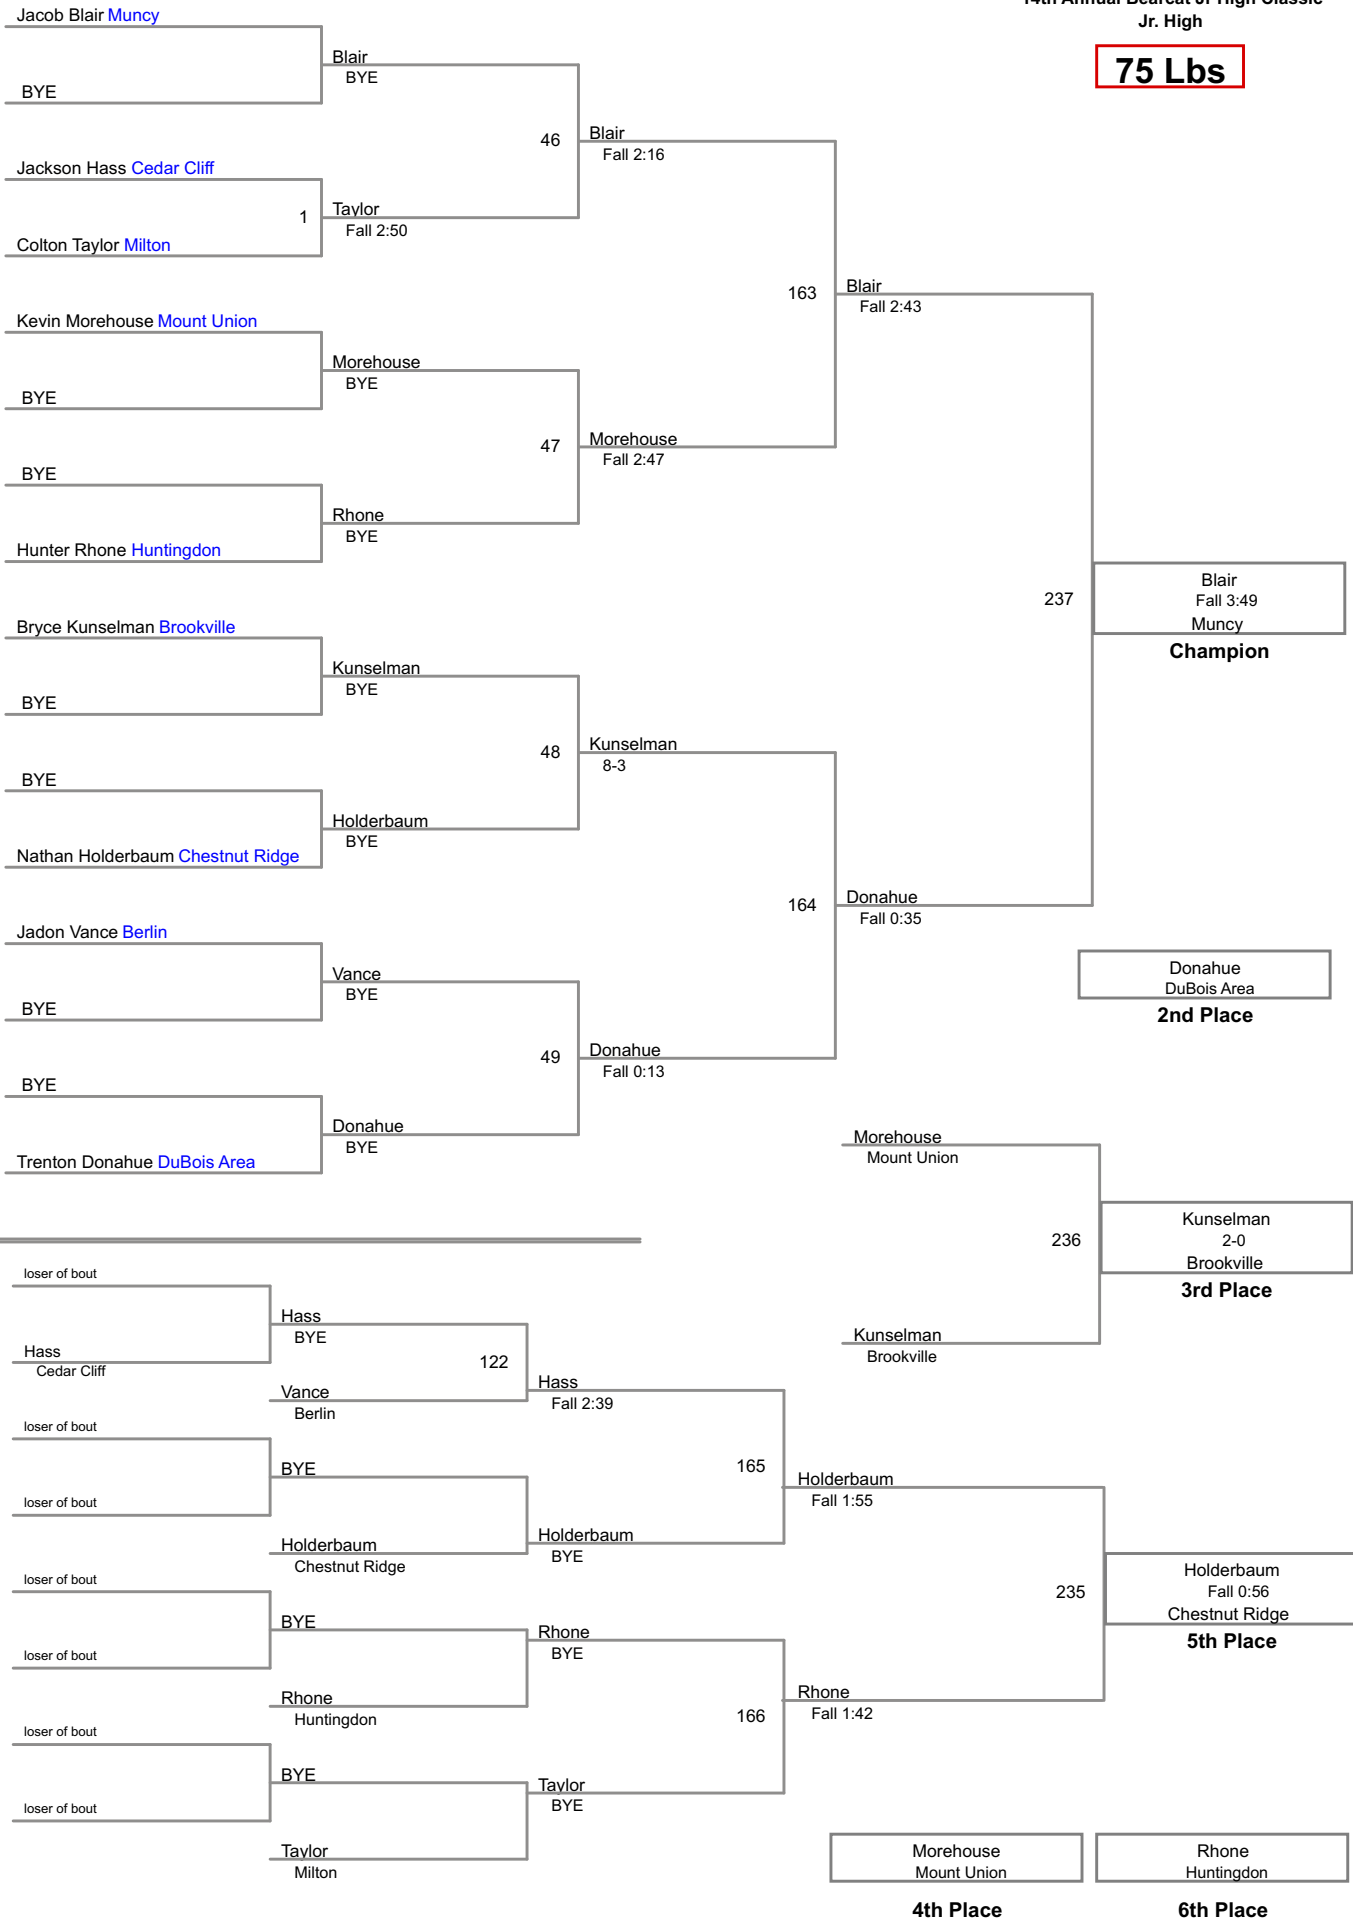

14th Annual Bearcat Jr High Classic
Jr. High

75 Lbs

14th Annual Bearcat Jr High Classic
Jr. High

85 Lbs

14th Annual Bearcat Jr High Classic
Jr. High

90 Lbs

14th Annual Bearcat Jr High Classic
Jr. High

95 Lbs