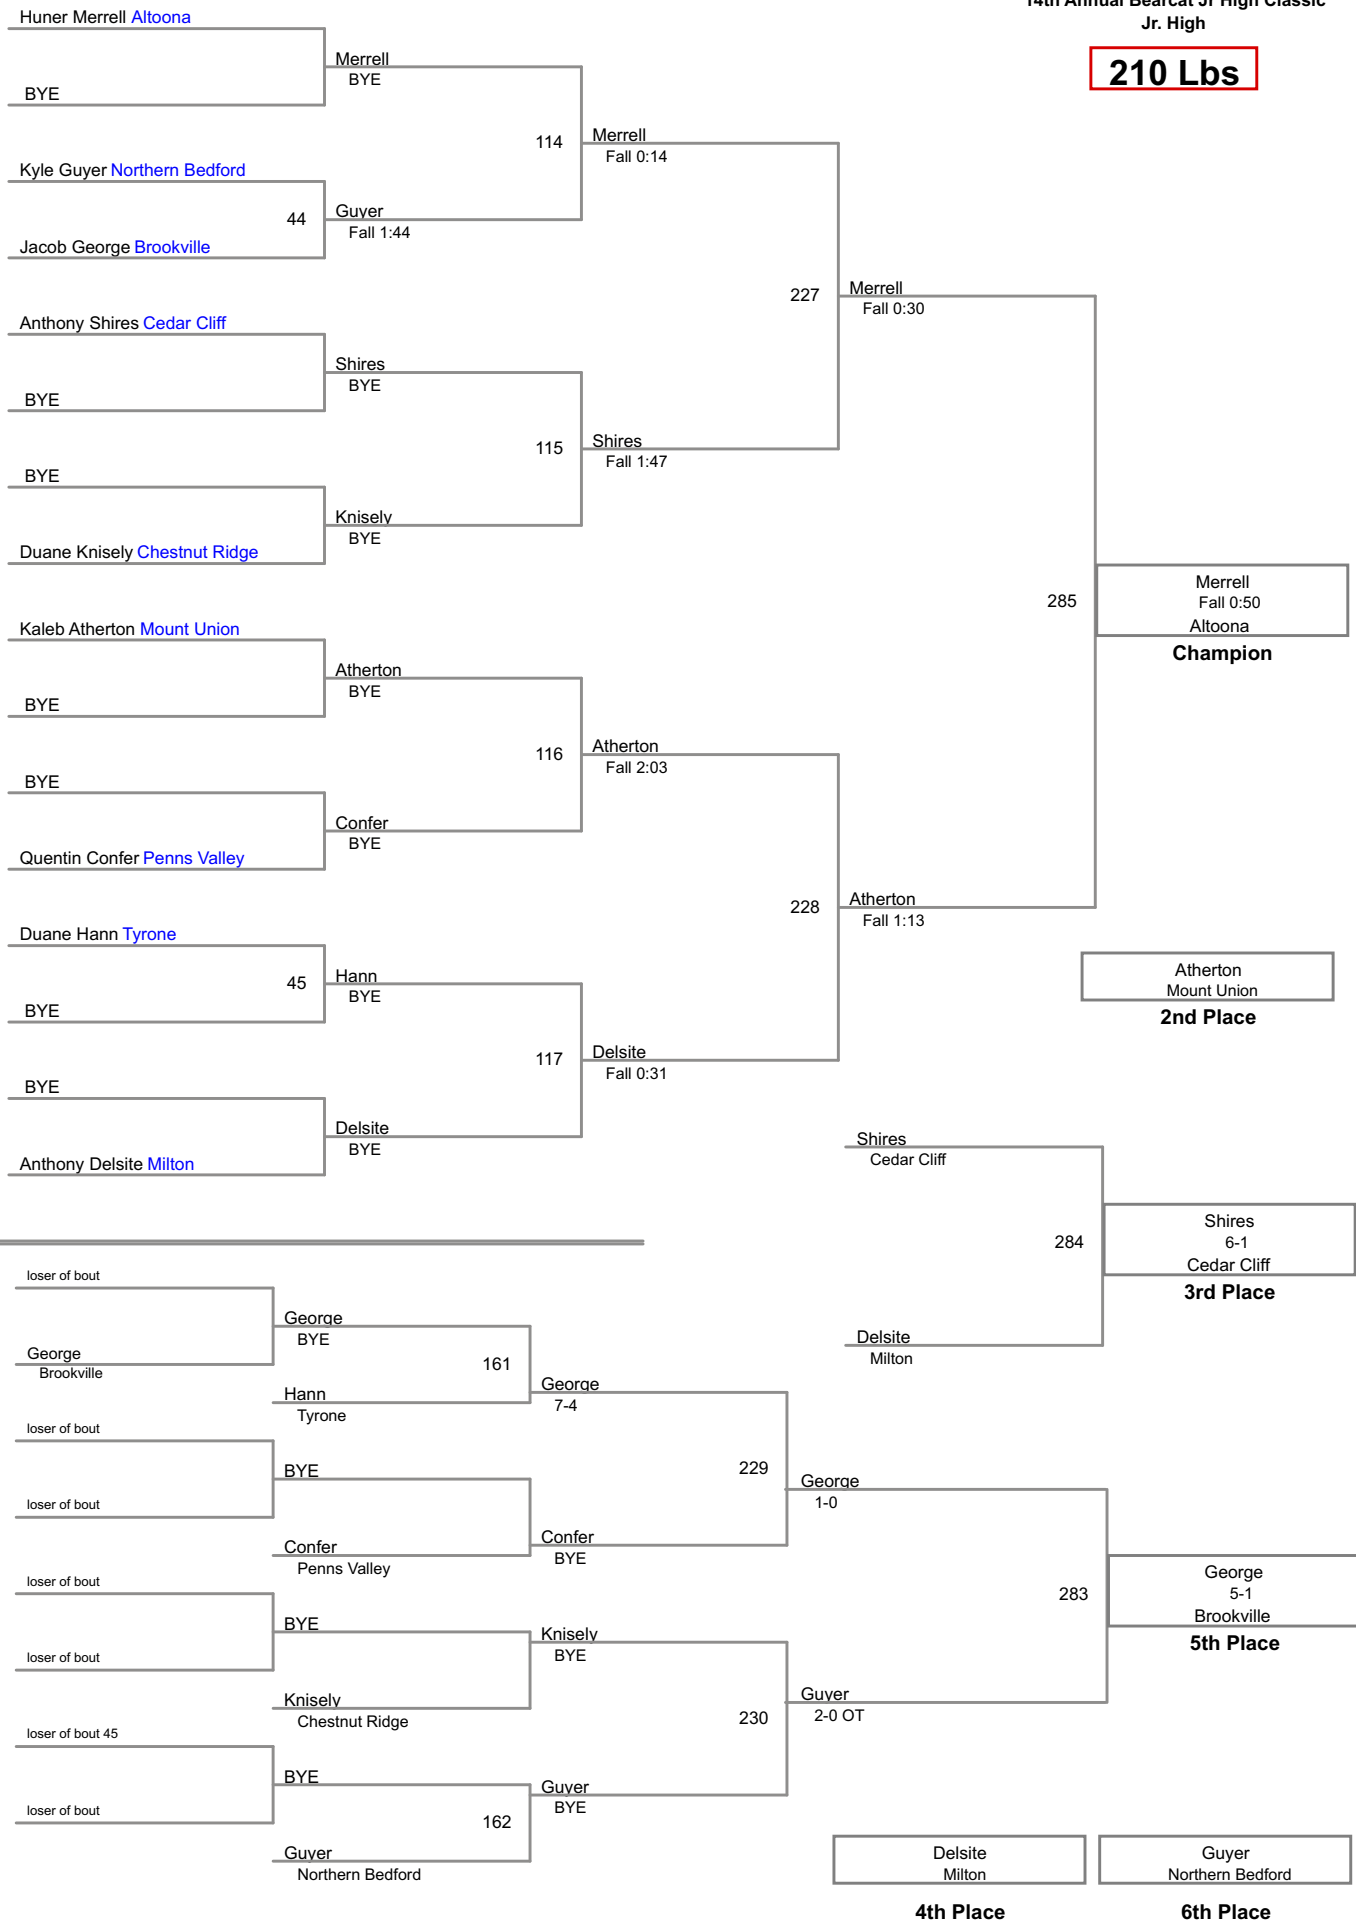

14th Annual Bearcat Jr High Classic
Jr. High

155 Lbs

14th Annual Bearcat Jr High Classic
Jr. High

165 Lbs

14th Annual Bearcat Jr High Classic
Jr. High

185 Lbs

14th Annual Bearcat Jr High Classic
Jr. High

210 Lbs