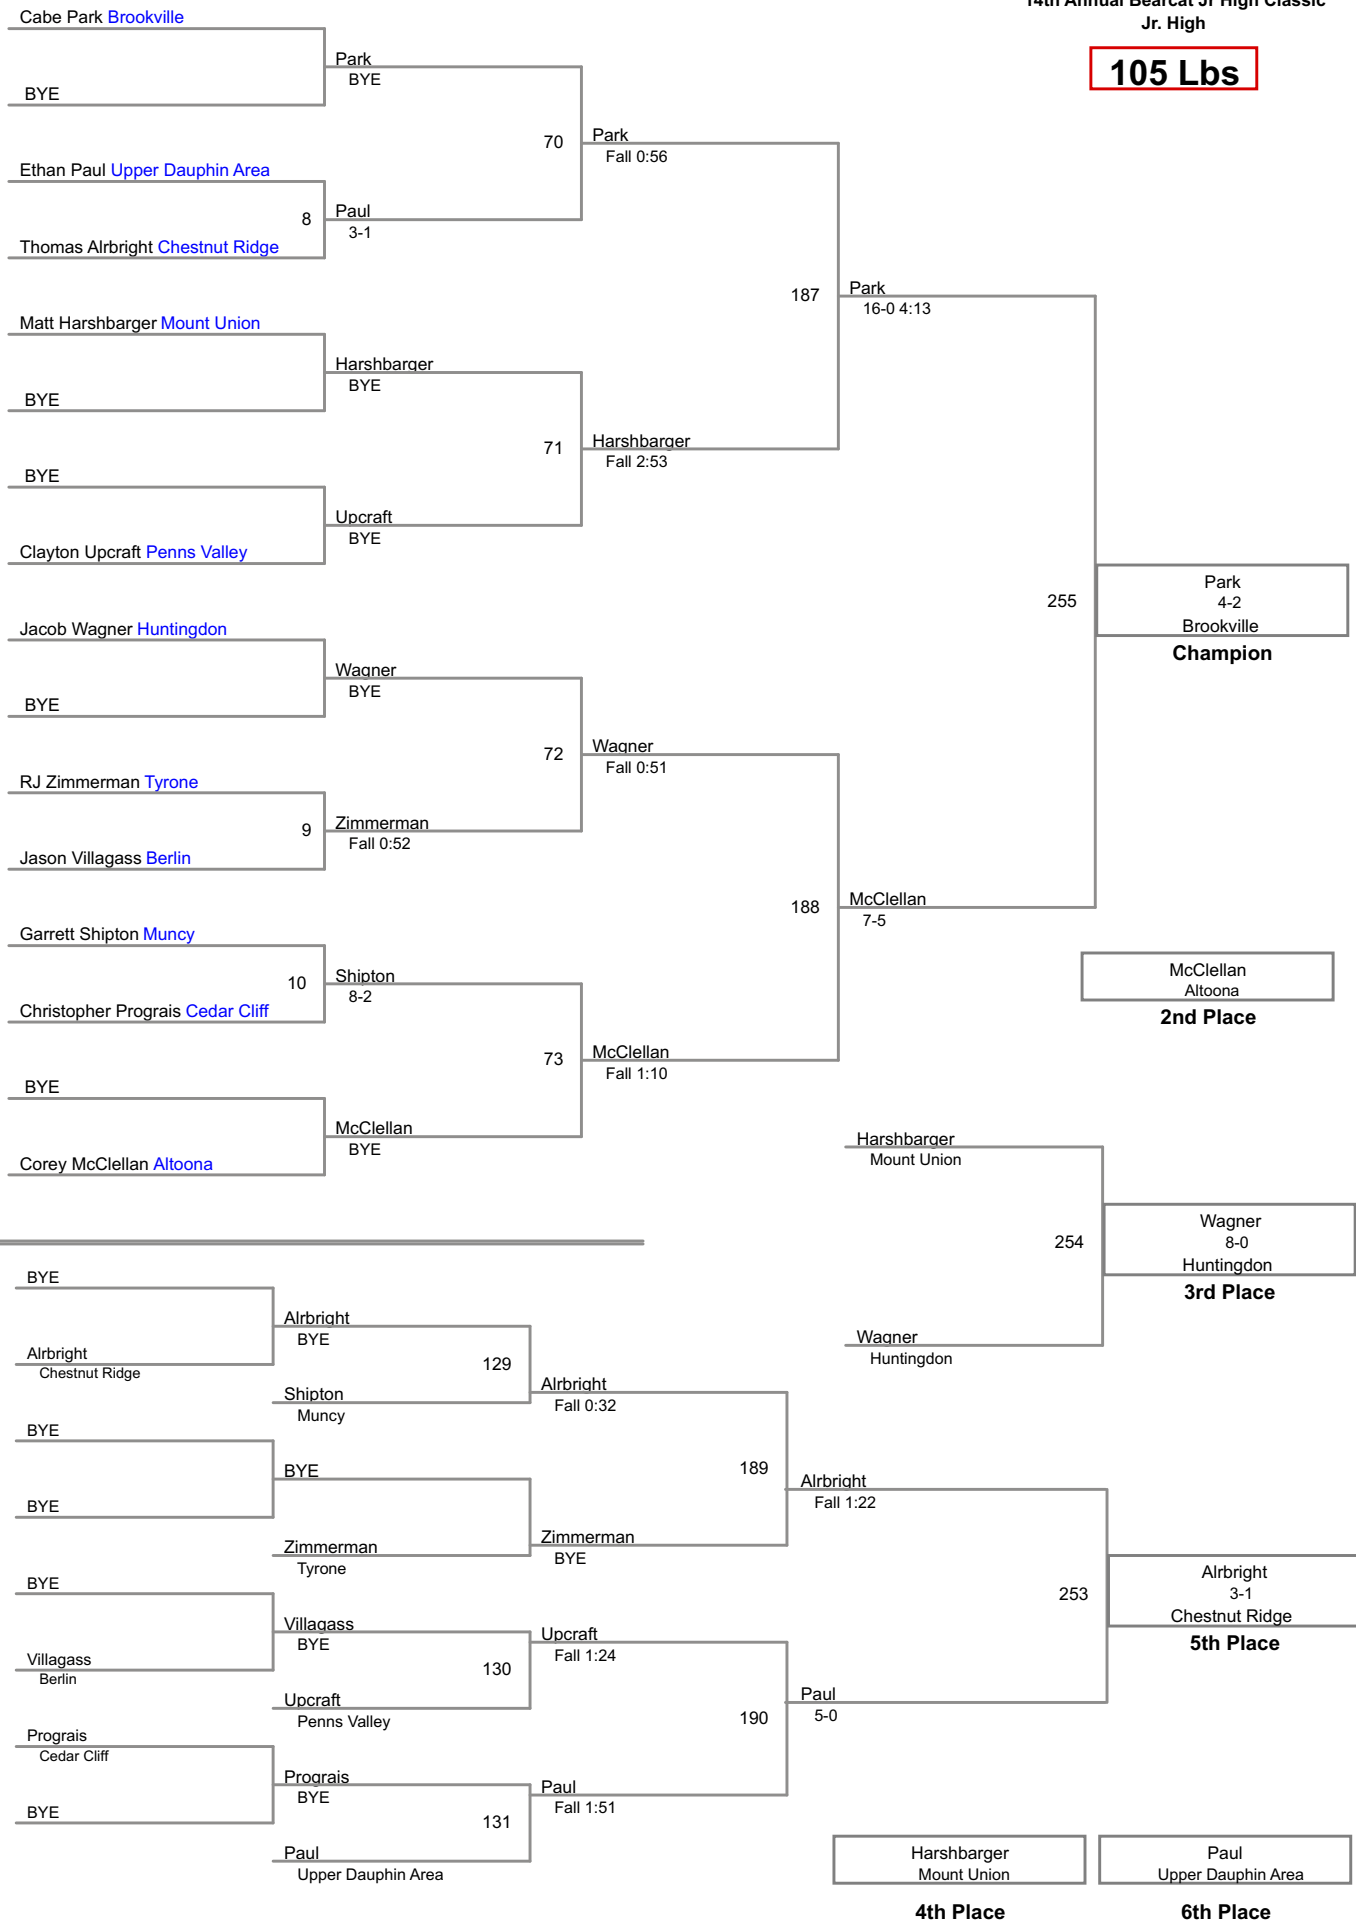

14th Annual Bearcat Jr High Classic
Jr. High

105 Lbs