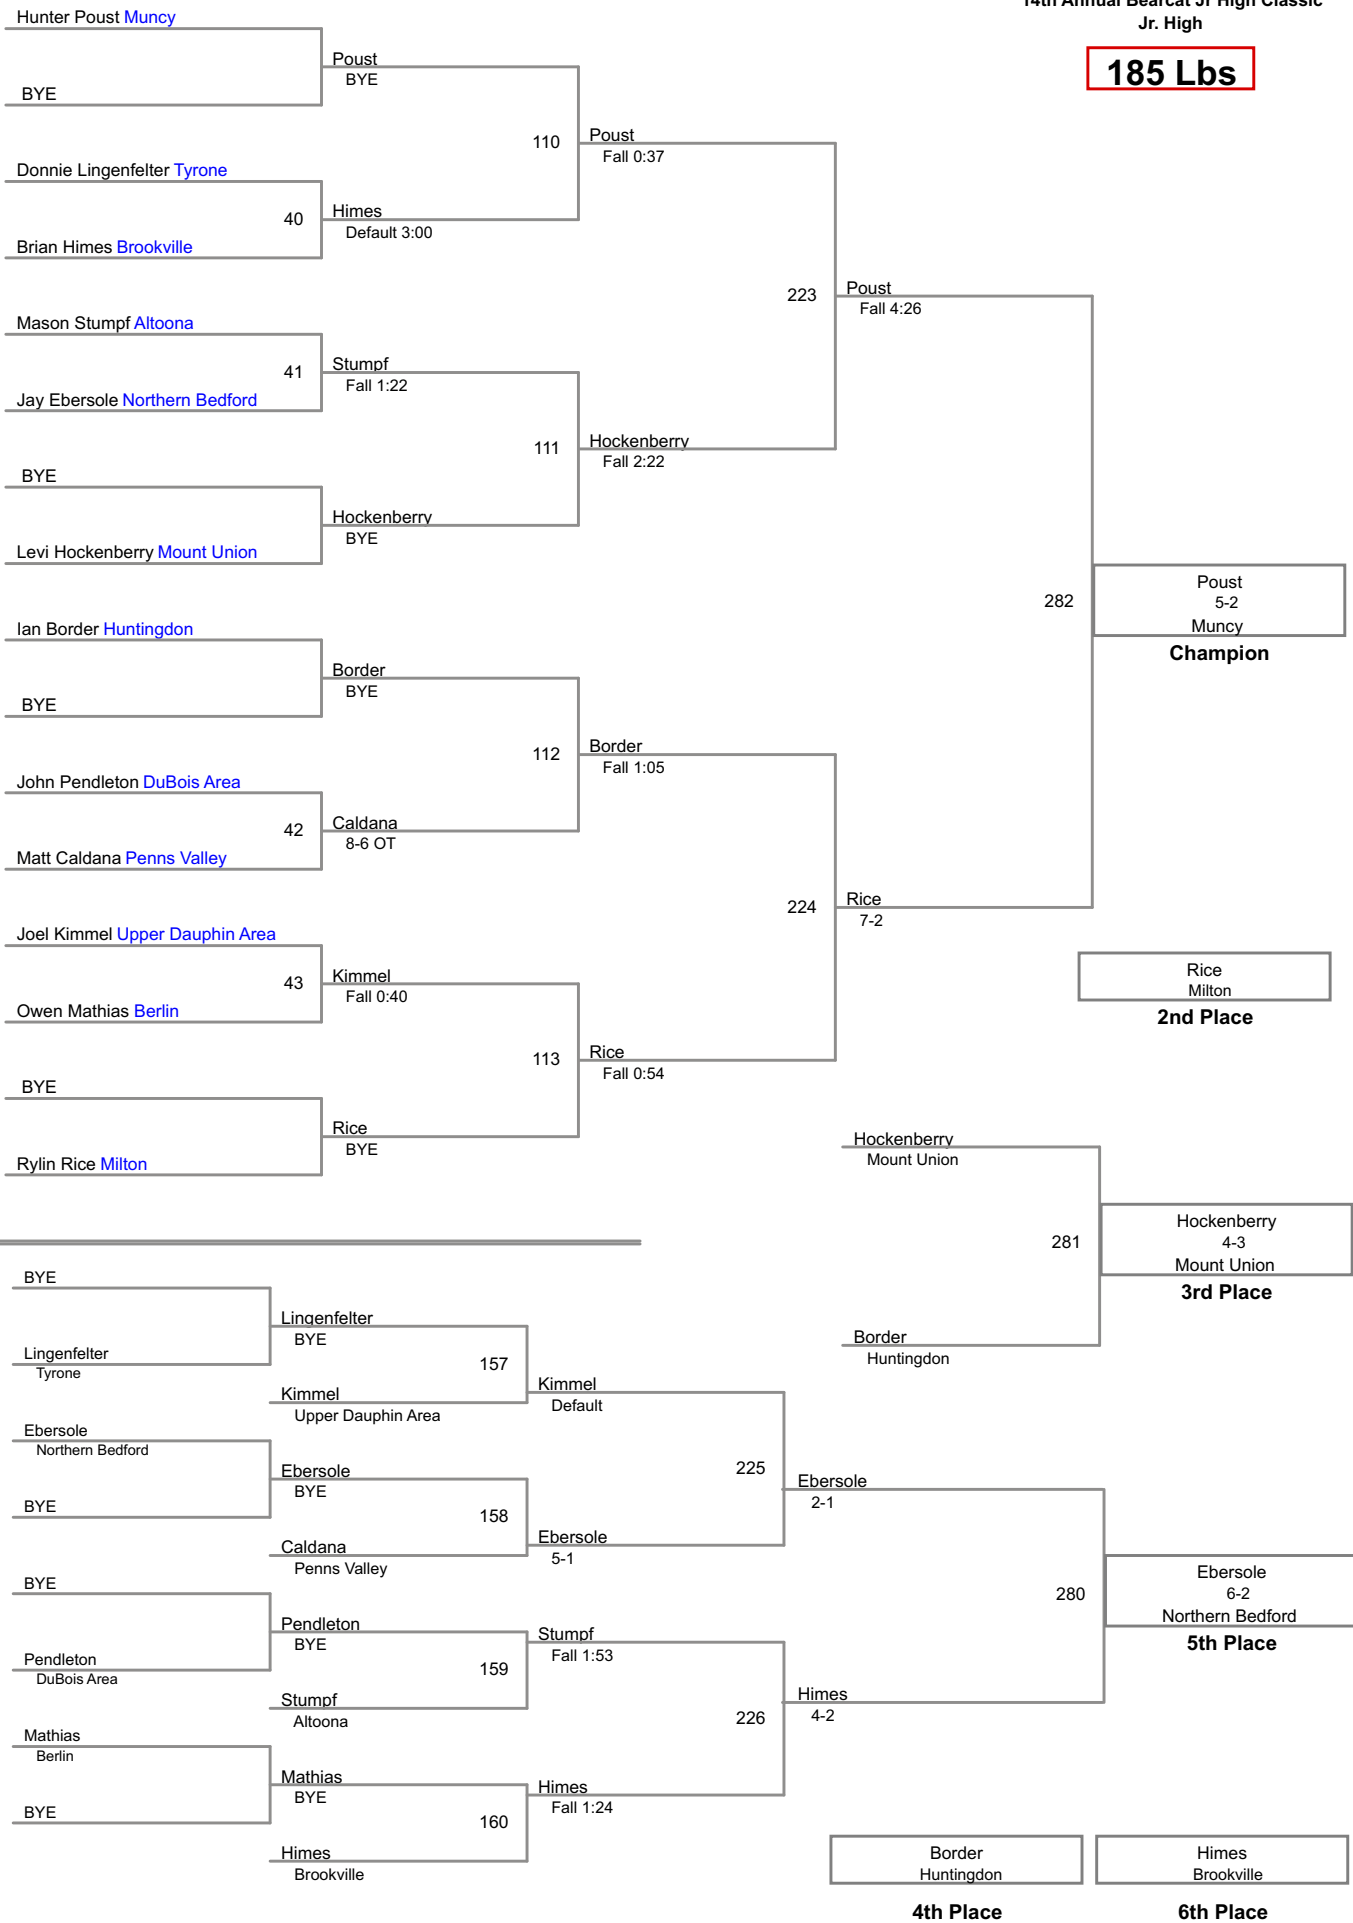

14th Annual Bearcat Jr High Classic
Jr. High

155 Lbs

14th Annual Bearcat Jr High Classic
Jr. High

165 Lbs

14th Annual Bearcat Jr High Classic
Jr. High

185 Lbs

14th Annual Bearcat Jr High Classic
Jr. High

210 Lbs