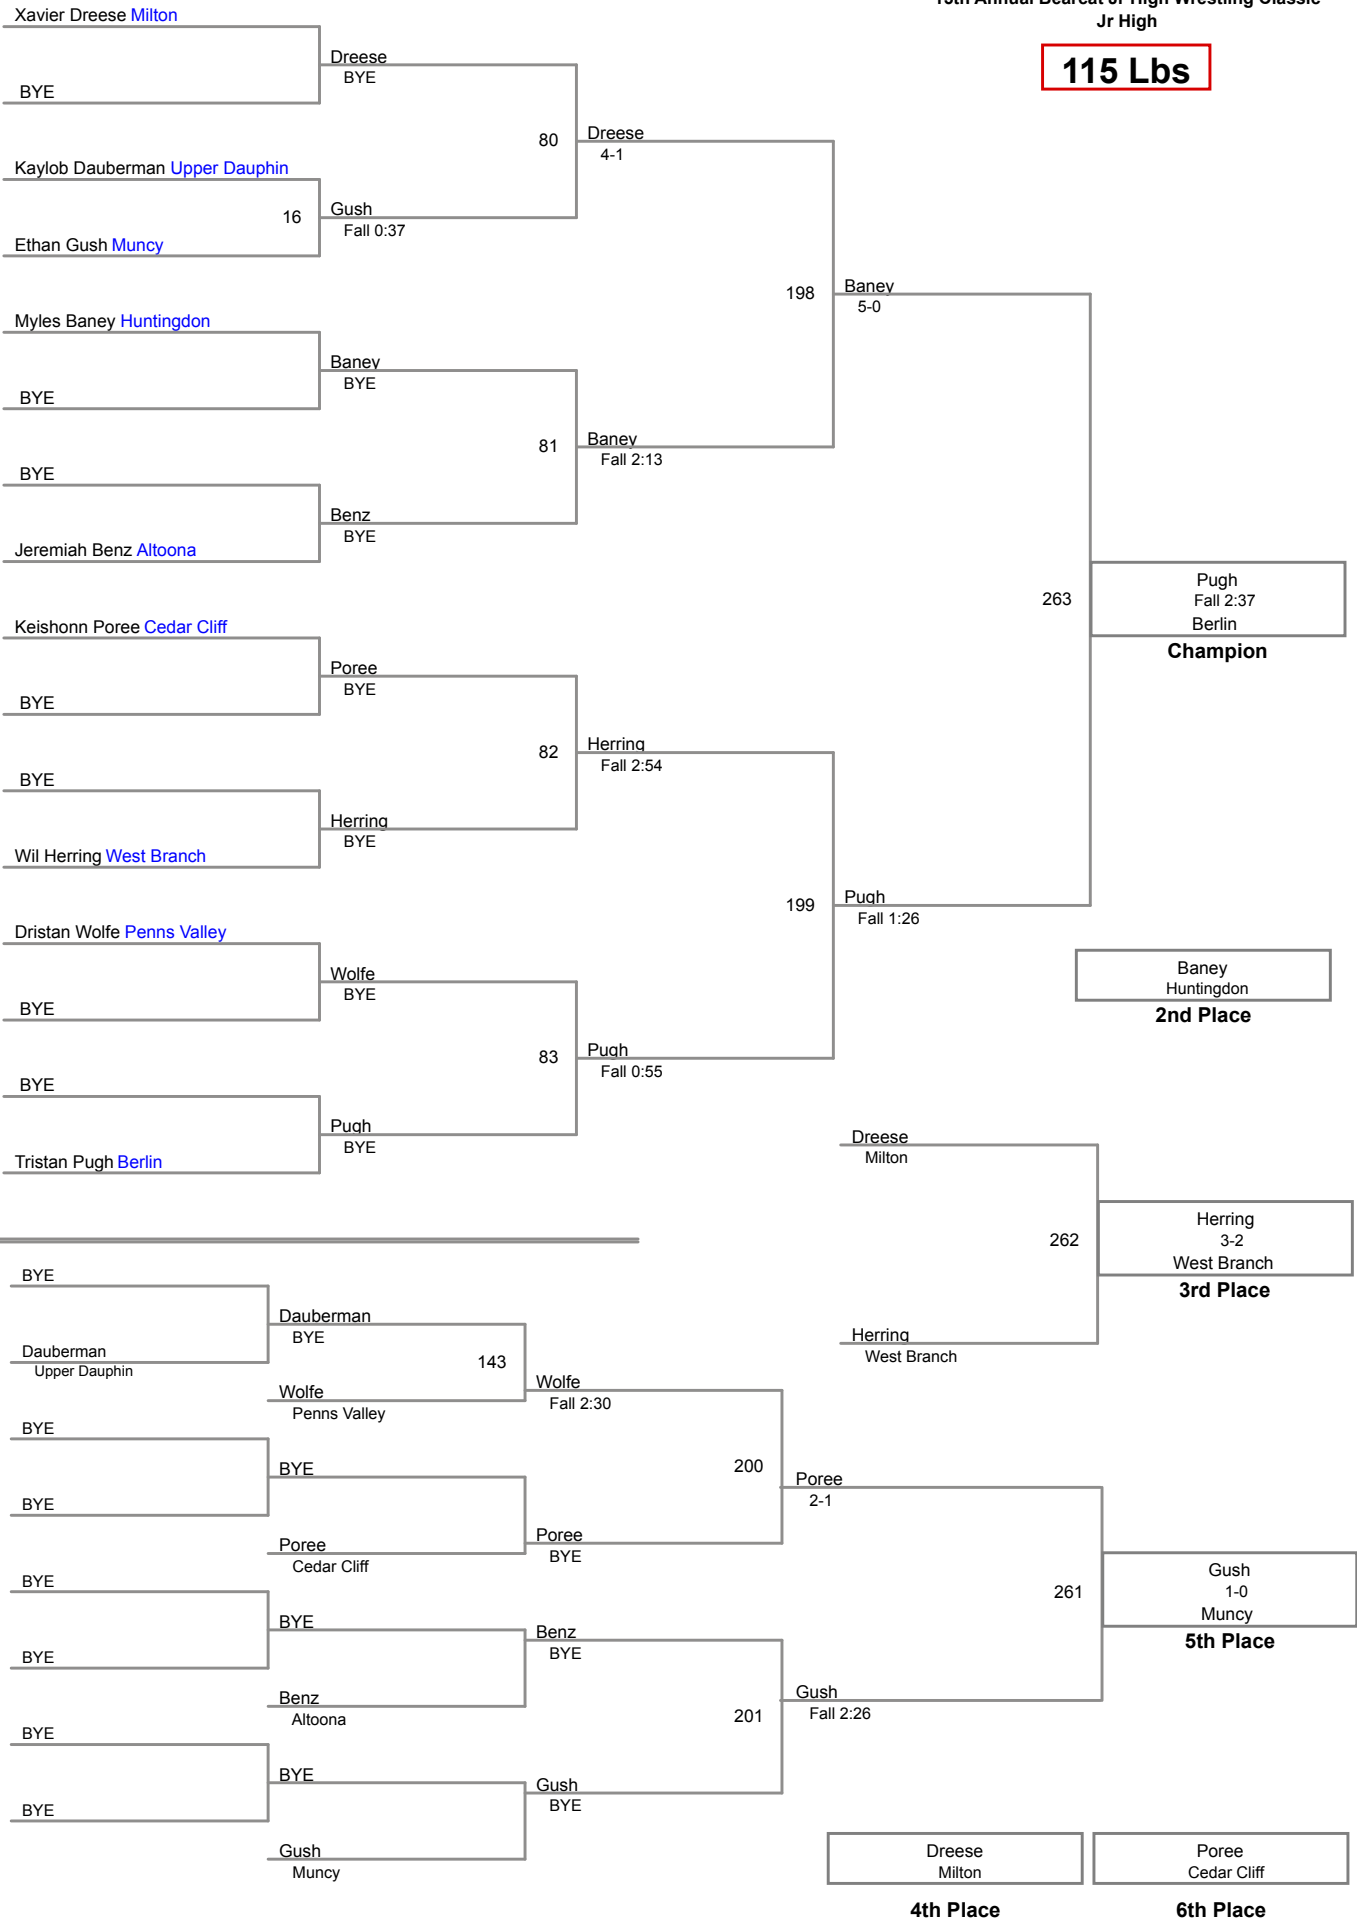

15th Annual Bearcat Jr High Wrestling Classic
Jr High

115 Lbs