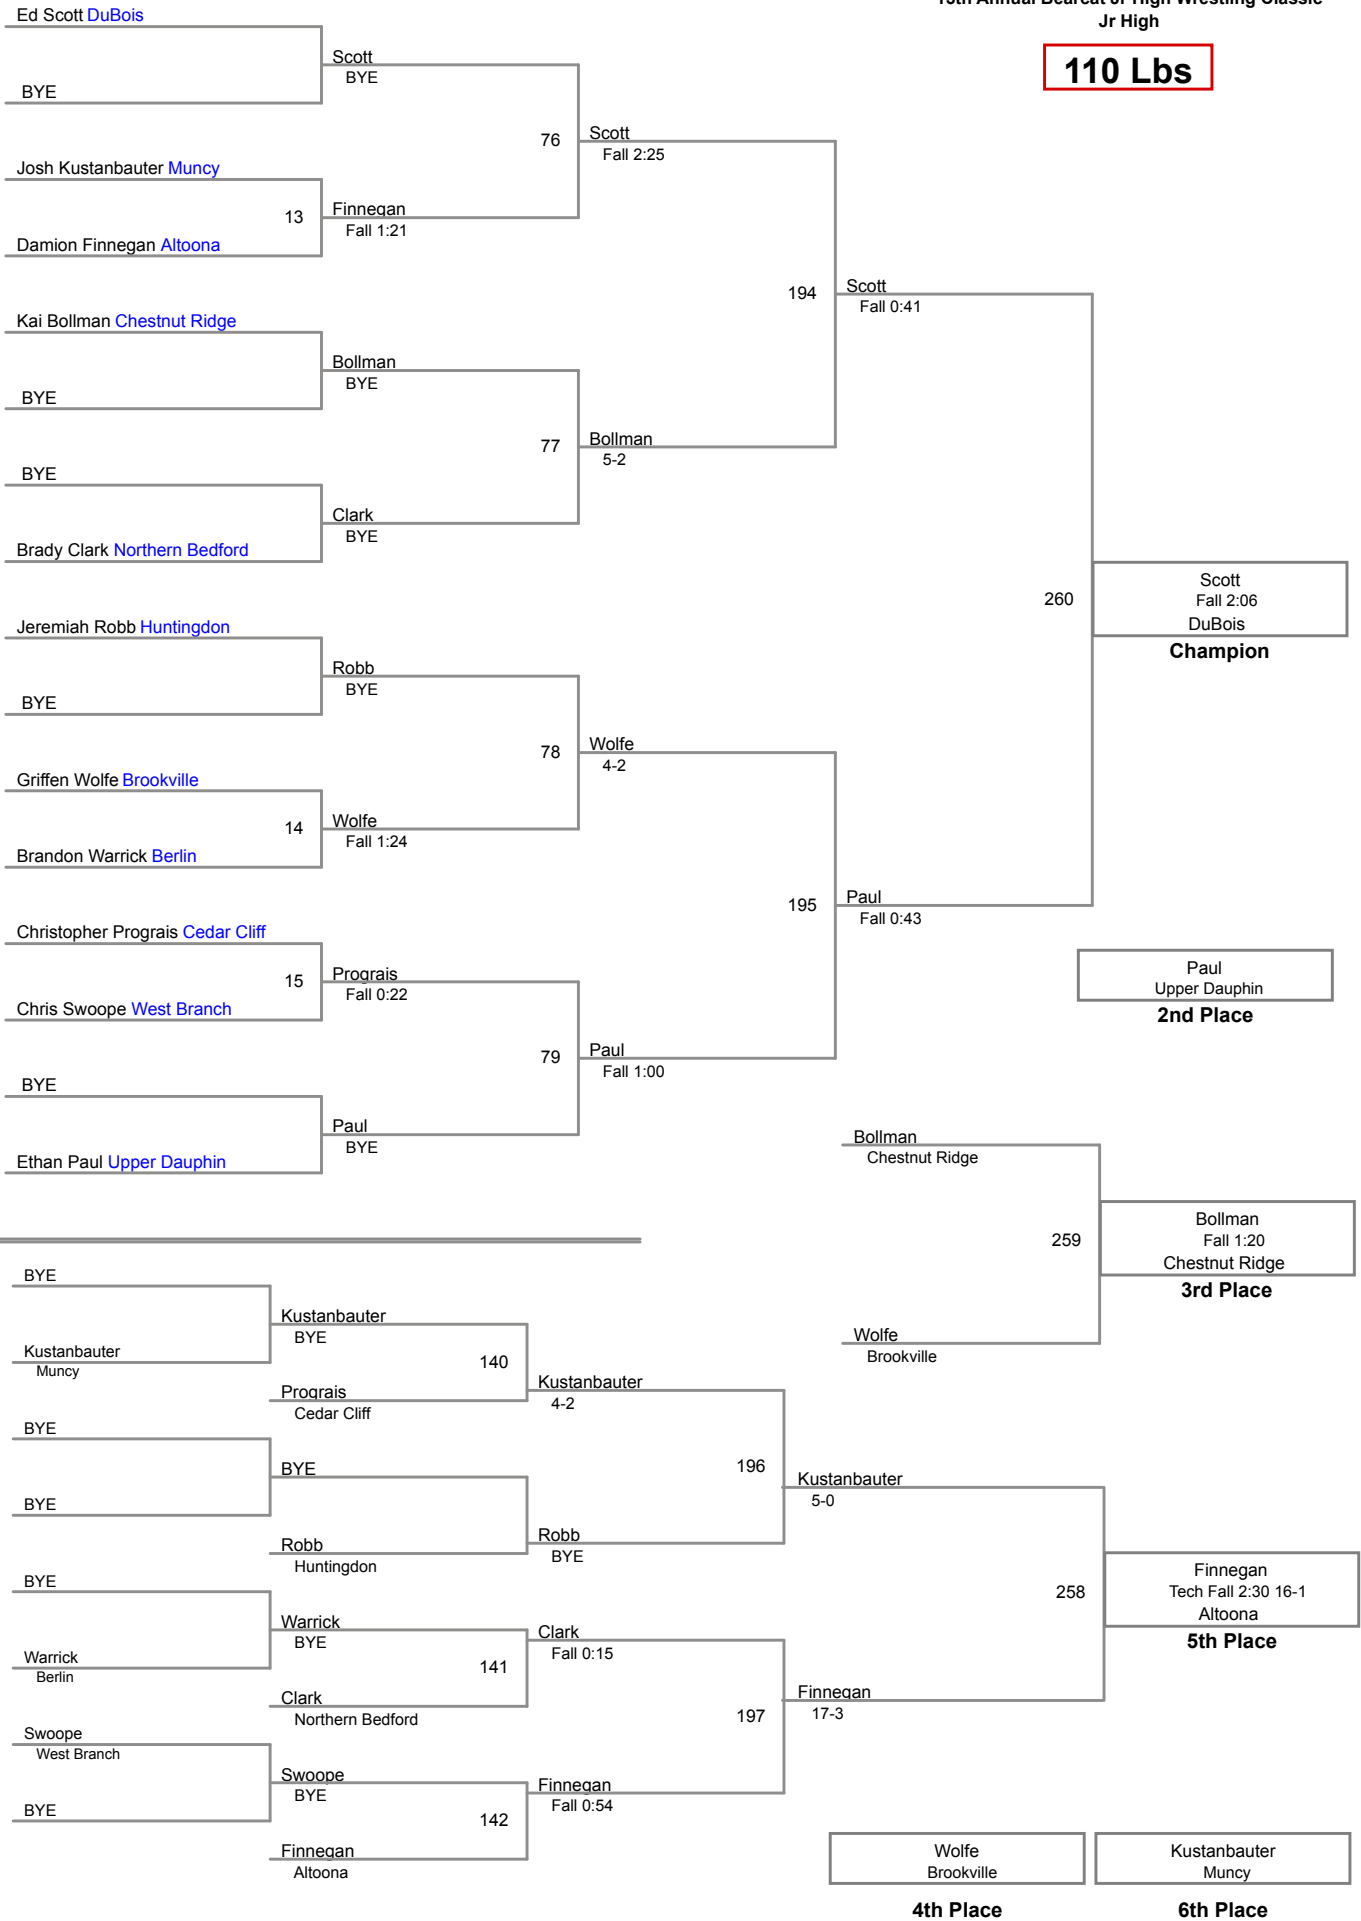

15th Annual Bearcat Jr High Wrestling Classic
Jr High

110 Lbs