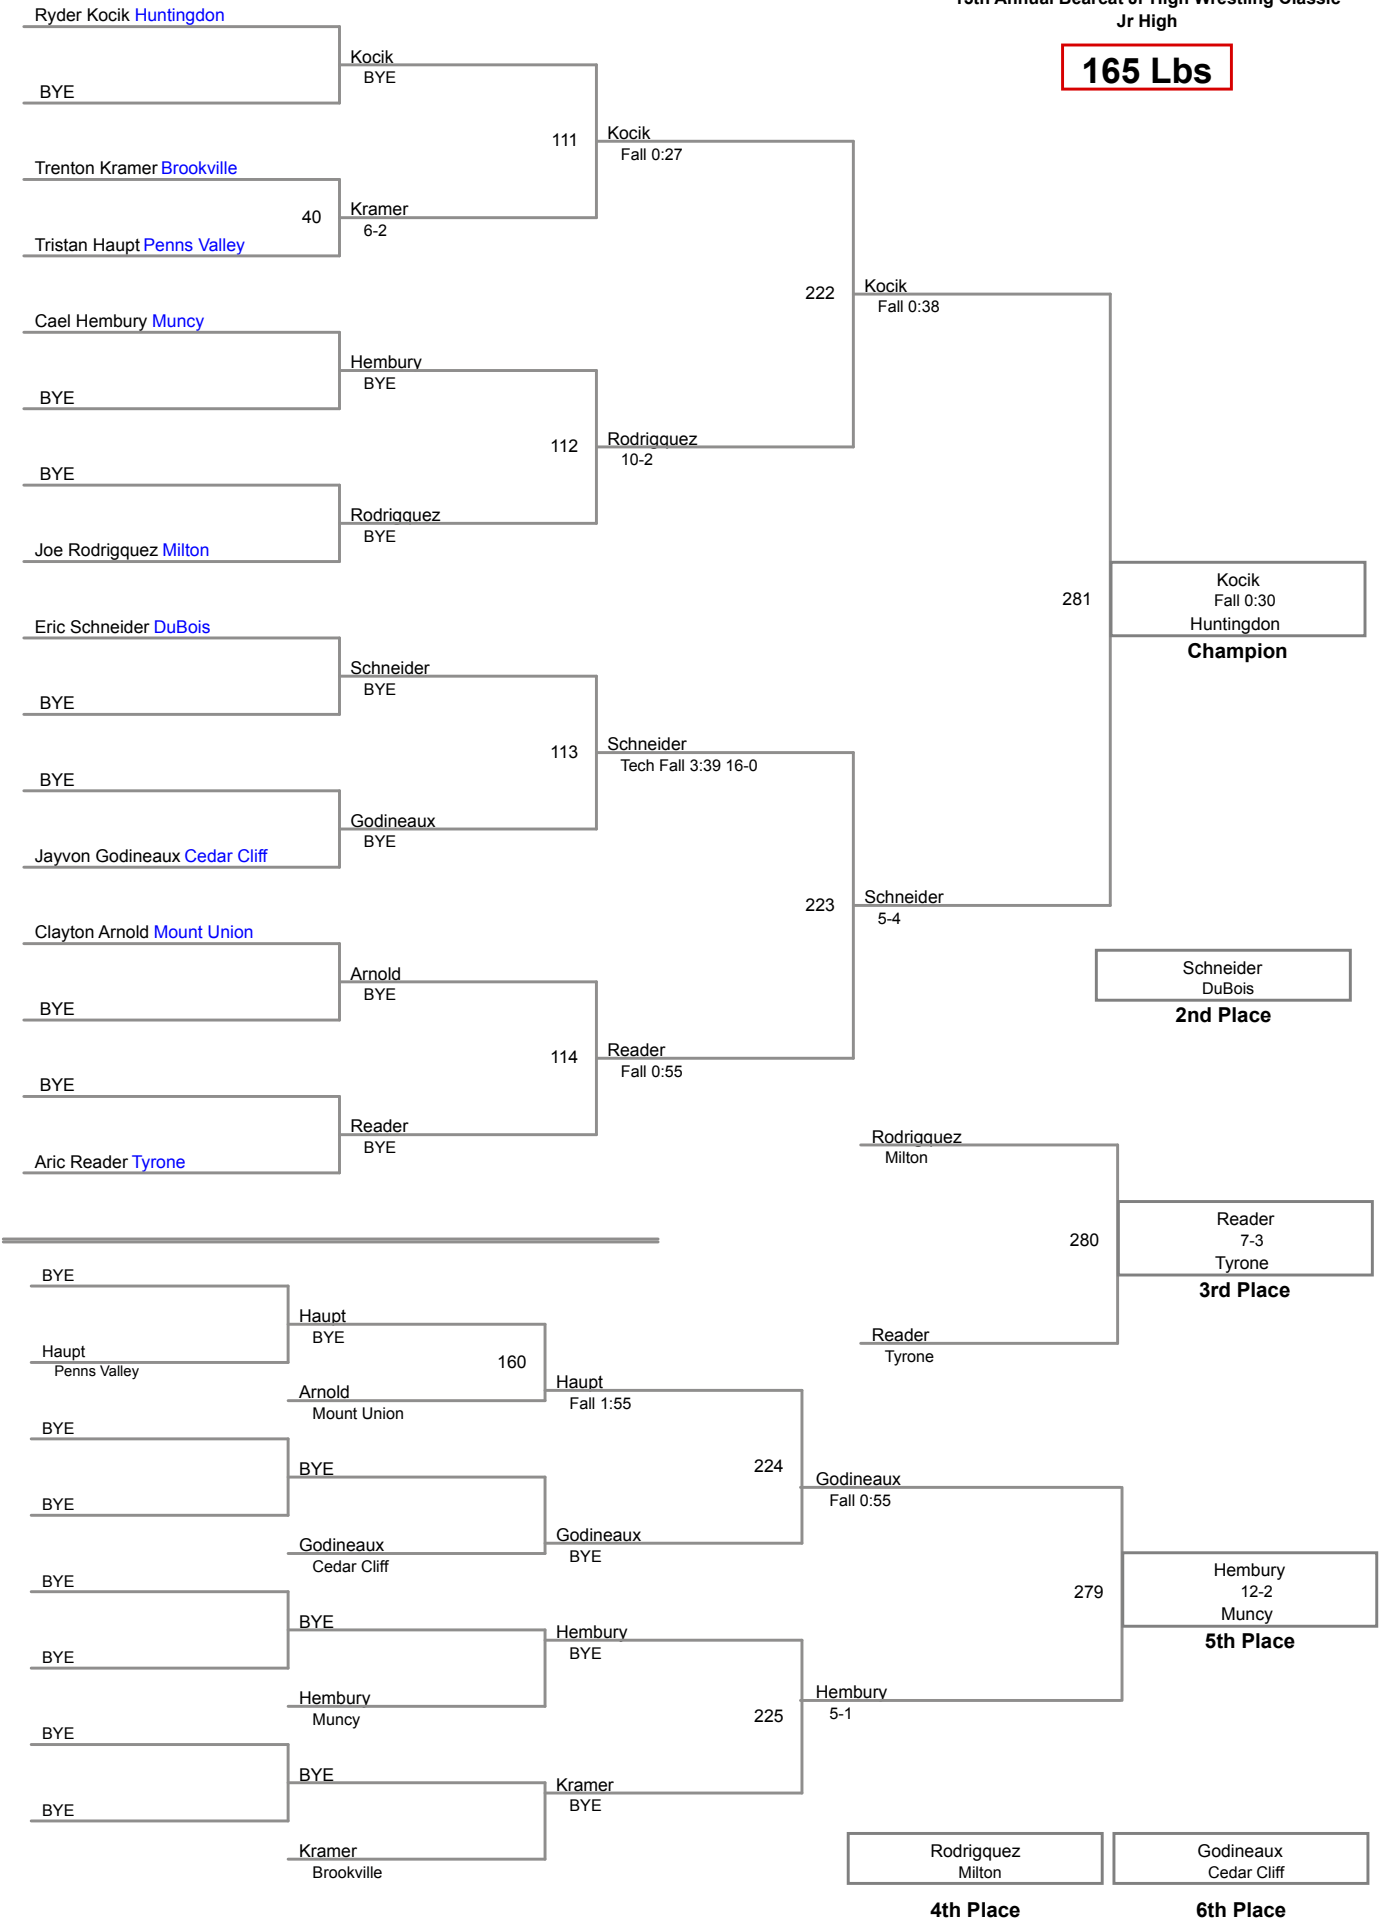

138 Lbs

15th Annual Bearcat Jr High Wrestling Classic
Jr High

145 Lbs

15th Annual Bearcat Jr High Wrestling Classic
Jr High

155 Lbs

15th Annual Bearcat Jr High Wrestling Classic
Jr High

165 Lbs

15th Annual Bearcat Jr High Wrestling Classic
Jr High