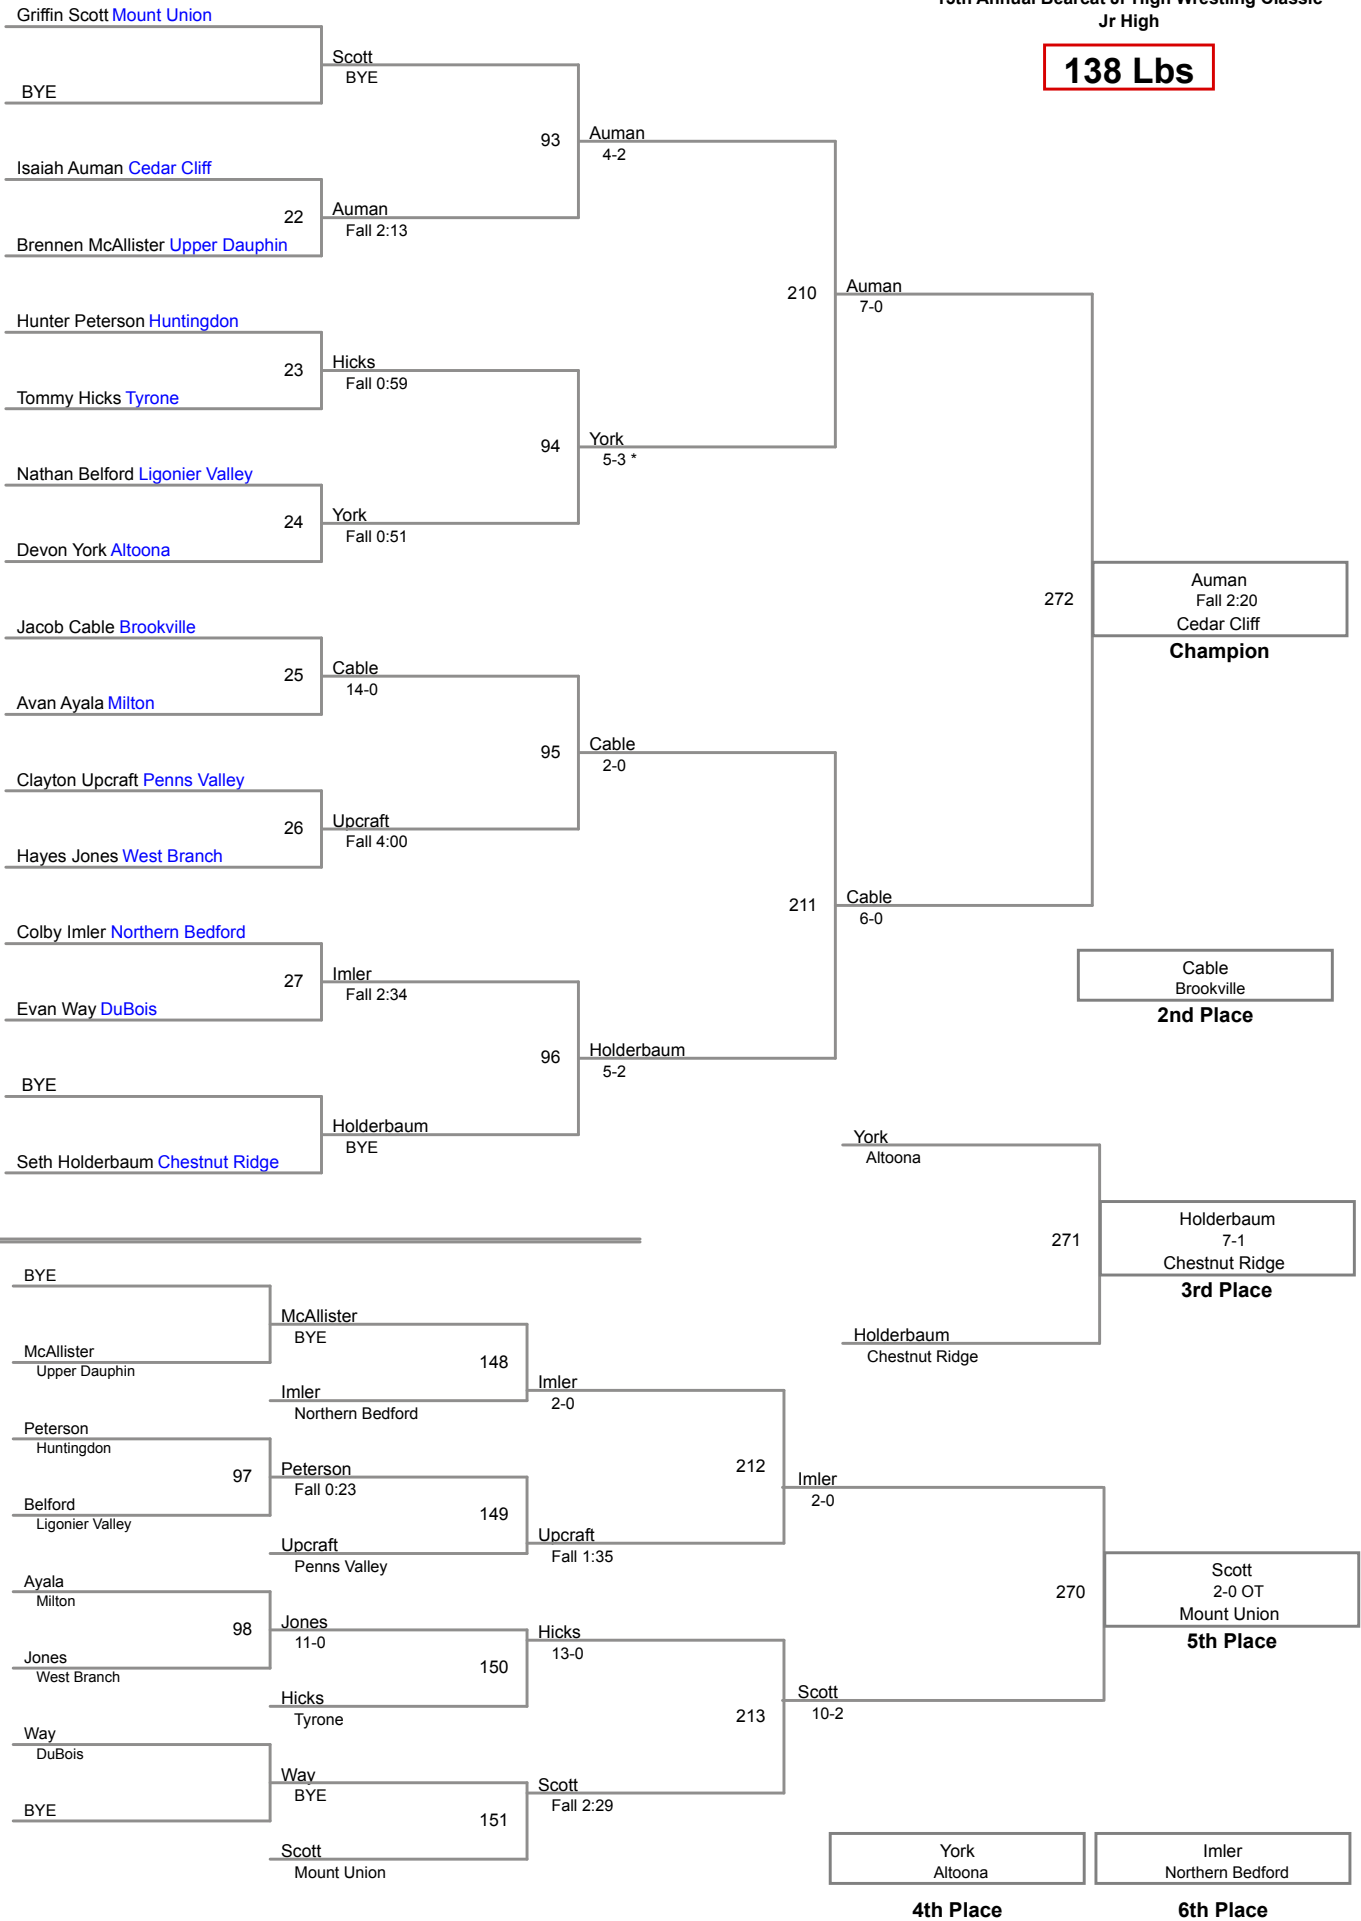

15th Annual Bearcat Jr High Wrestling Classic
Jr High

138 Lbs