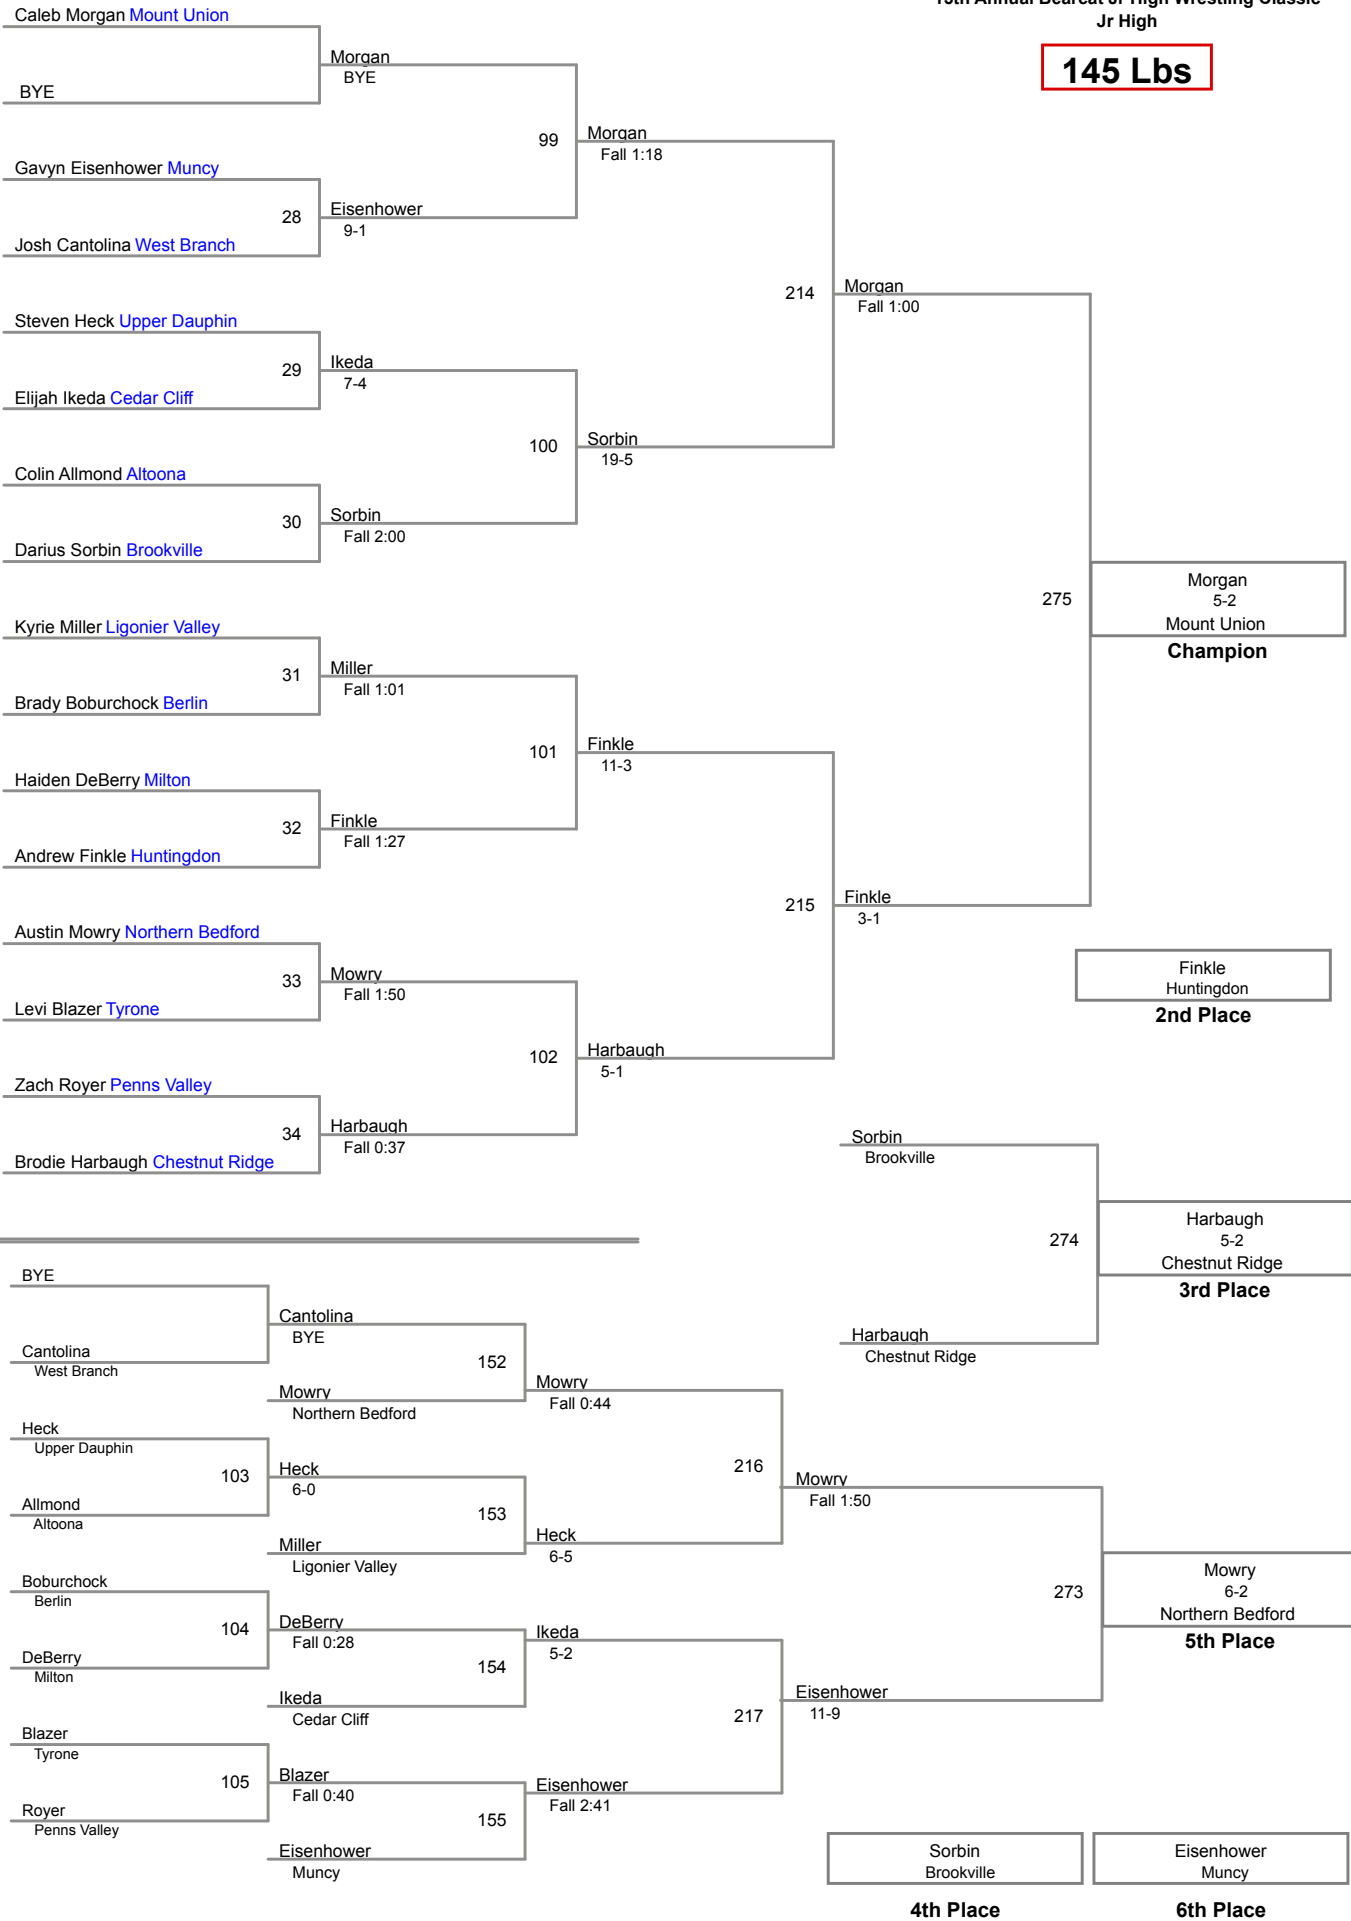

15th Annual Bearcat Jr High Wrestling Classic
Jr High

145 Lbs