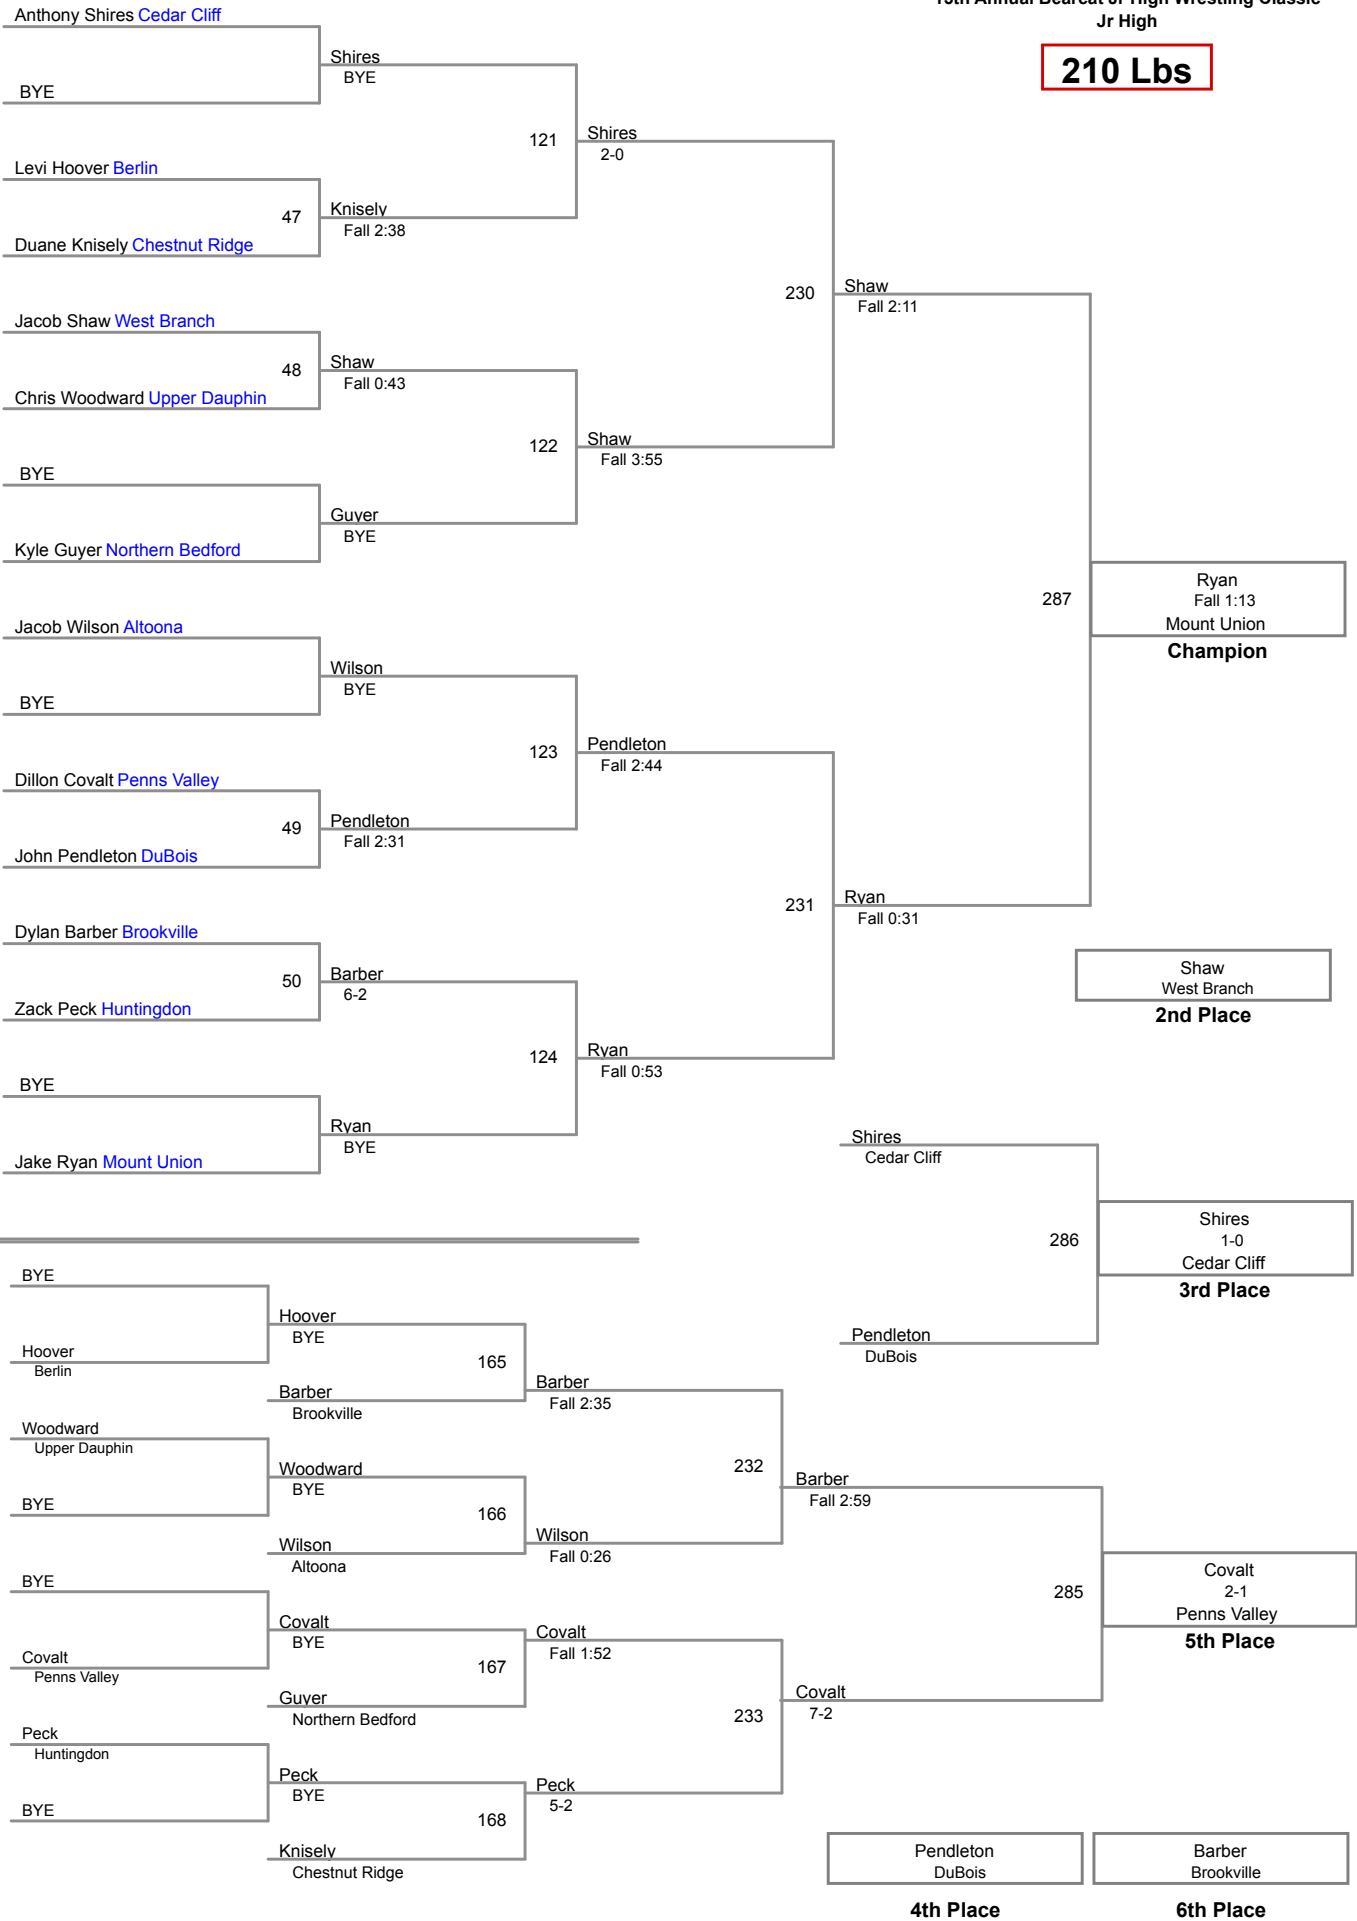

15th Annual Bearcat Jr High Wrestling Classic
Jr High

210 Lbs