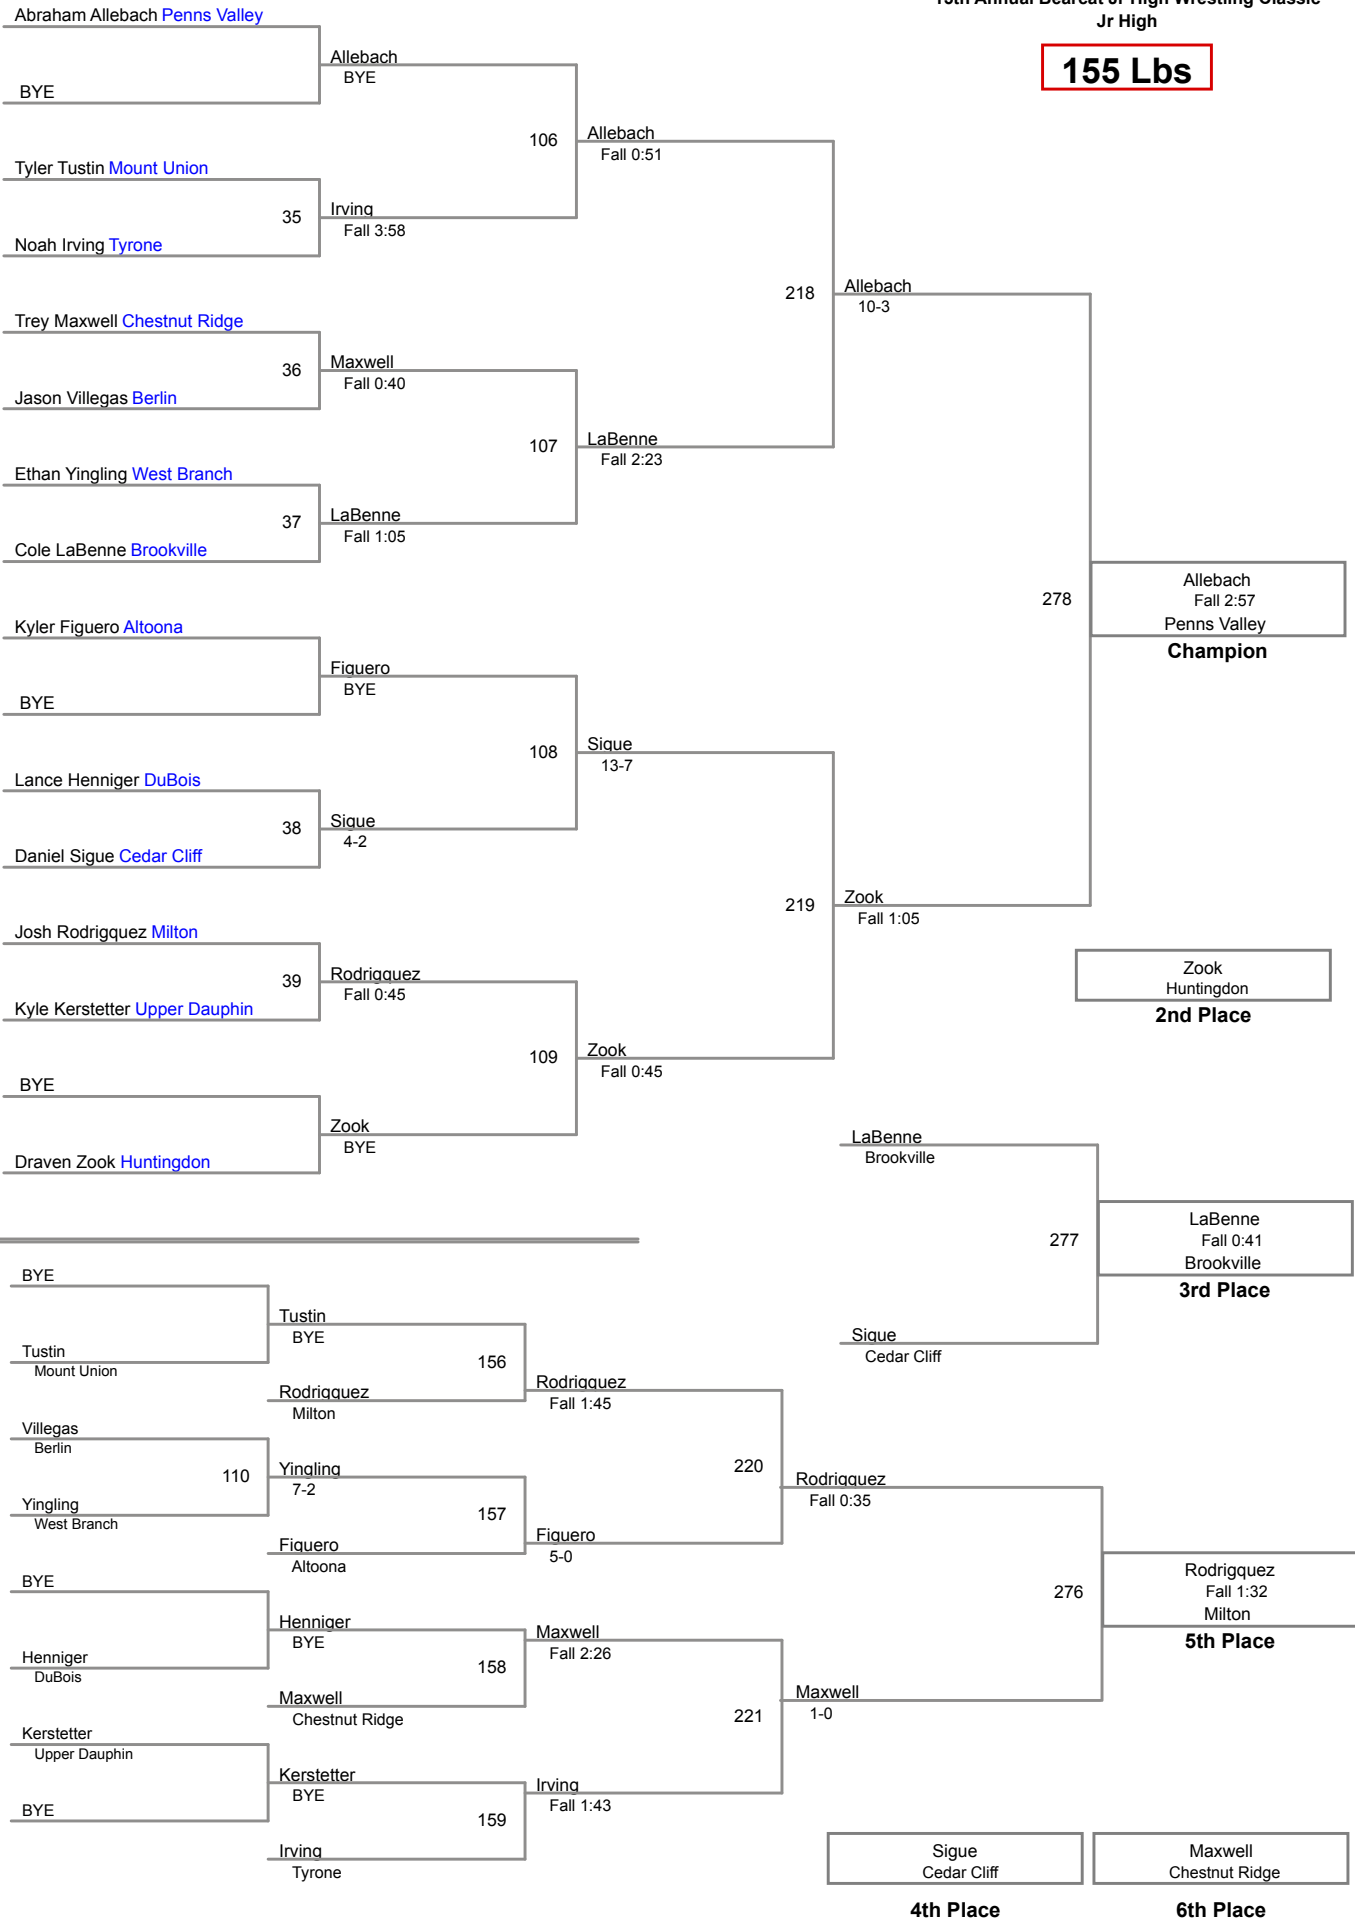

138 Lbs

15th Annual Bearcat Jr High Wrestling Classic
Jr High

145 Lbs

15th Annual Bearcat Jr High Wrestling Classic
Jr High

155 Lbs

15th Annual Bearcat Jr High Wrestling Classic
Jr High

165 Lbs

15th Annual Bearcat Jr High Wrestling Classic
Jr High