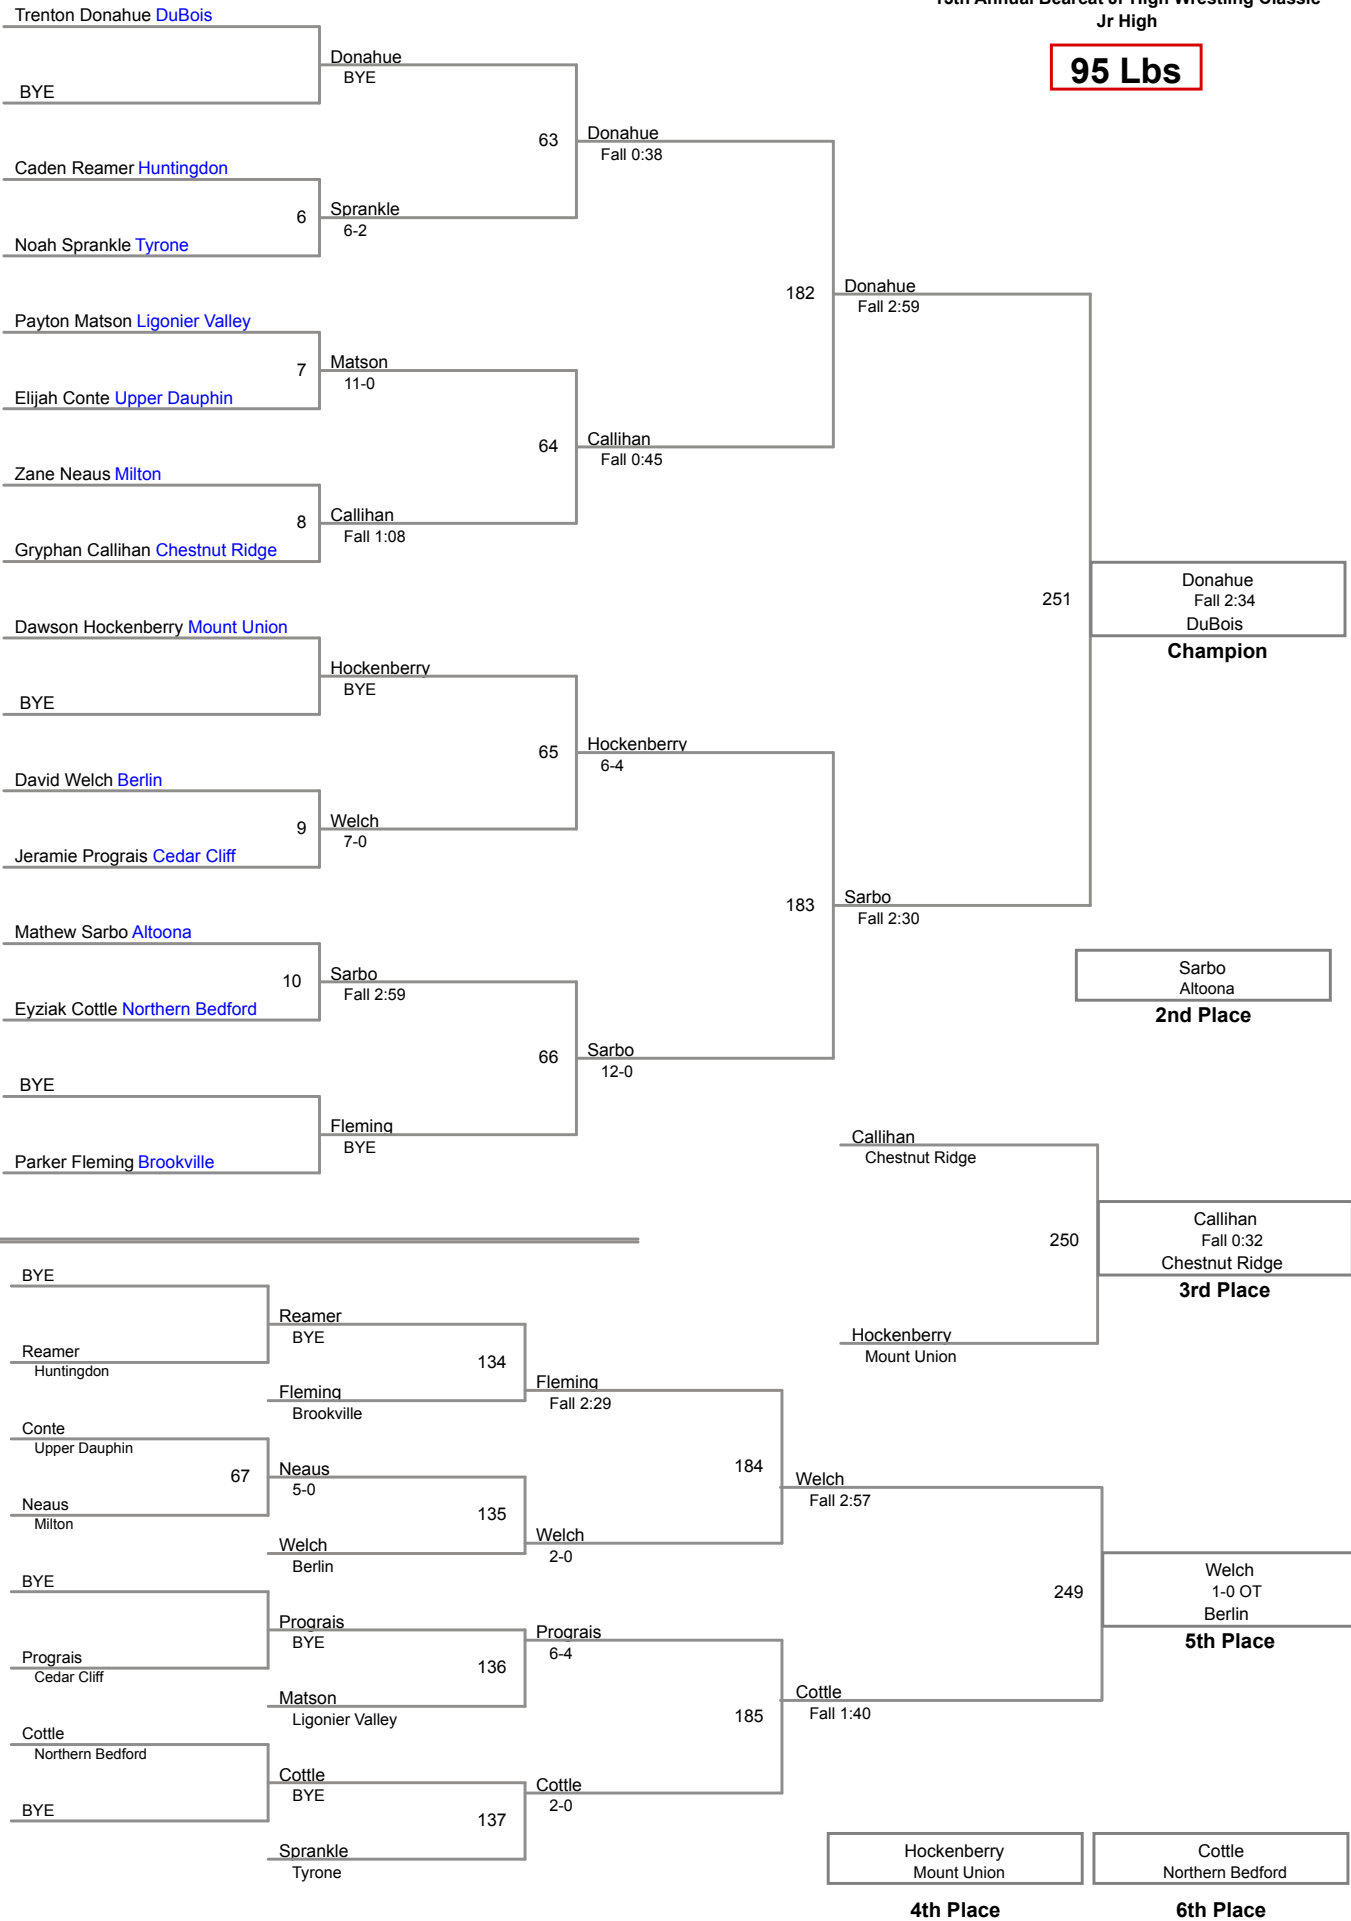

15th Annual Bearcat Jr High Wrestling Classic
Jr High

95 Lbs