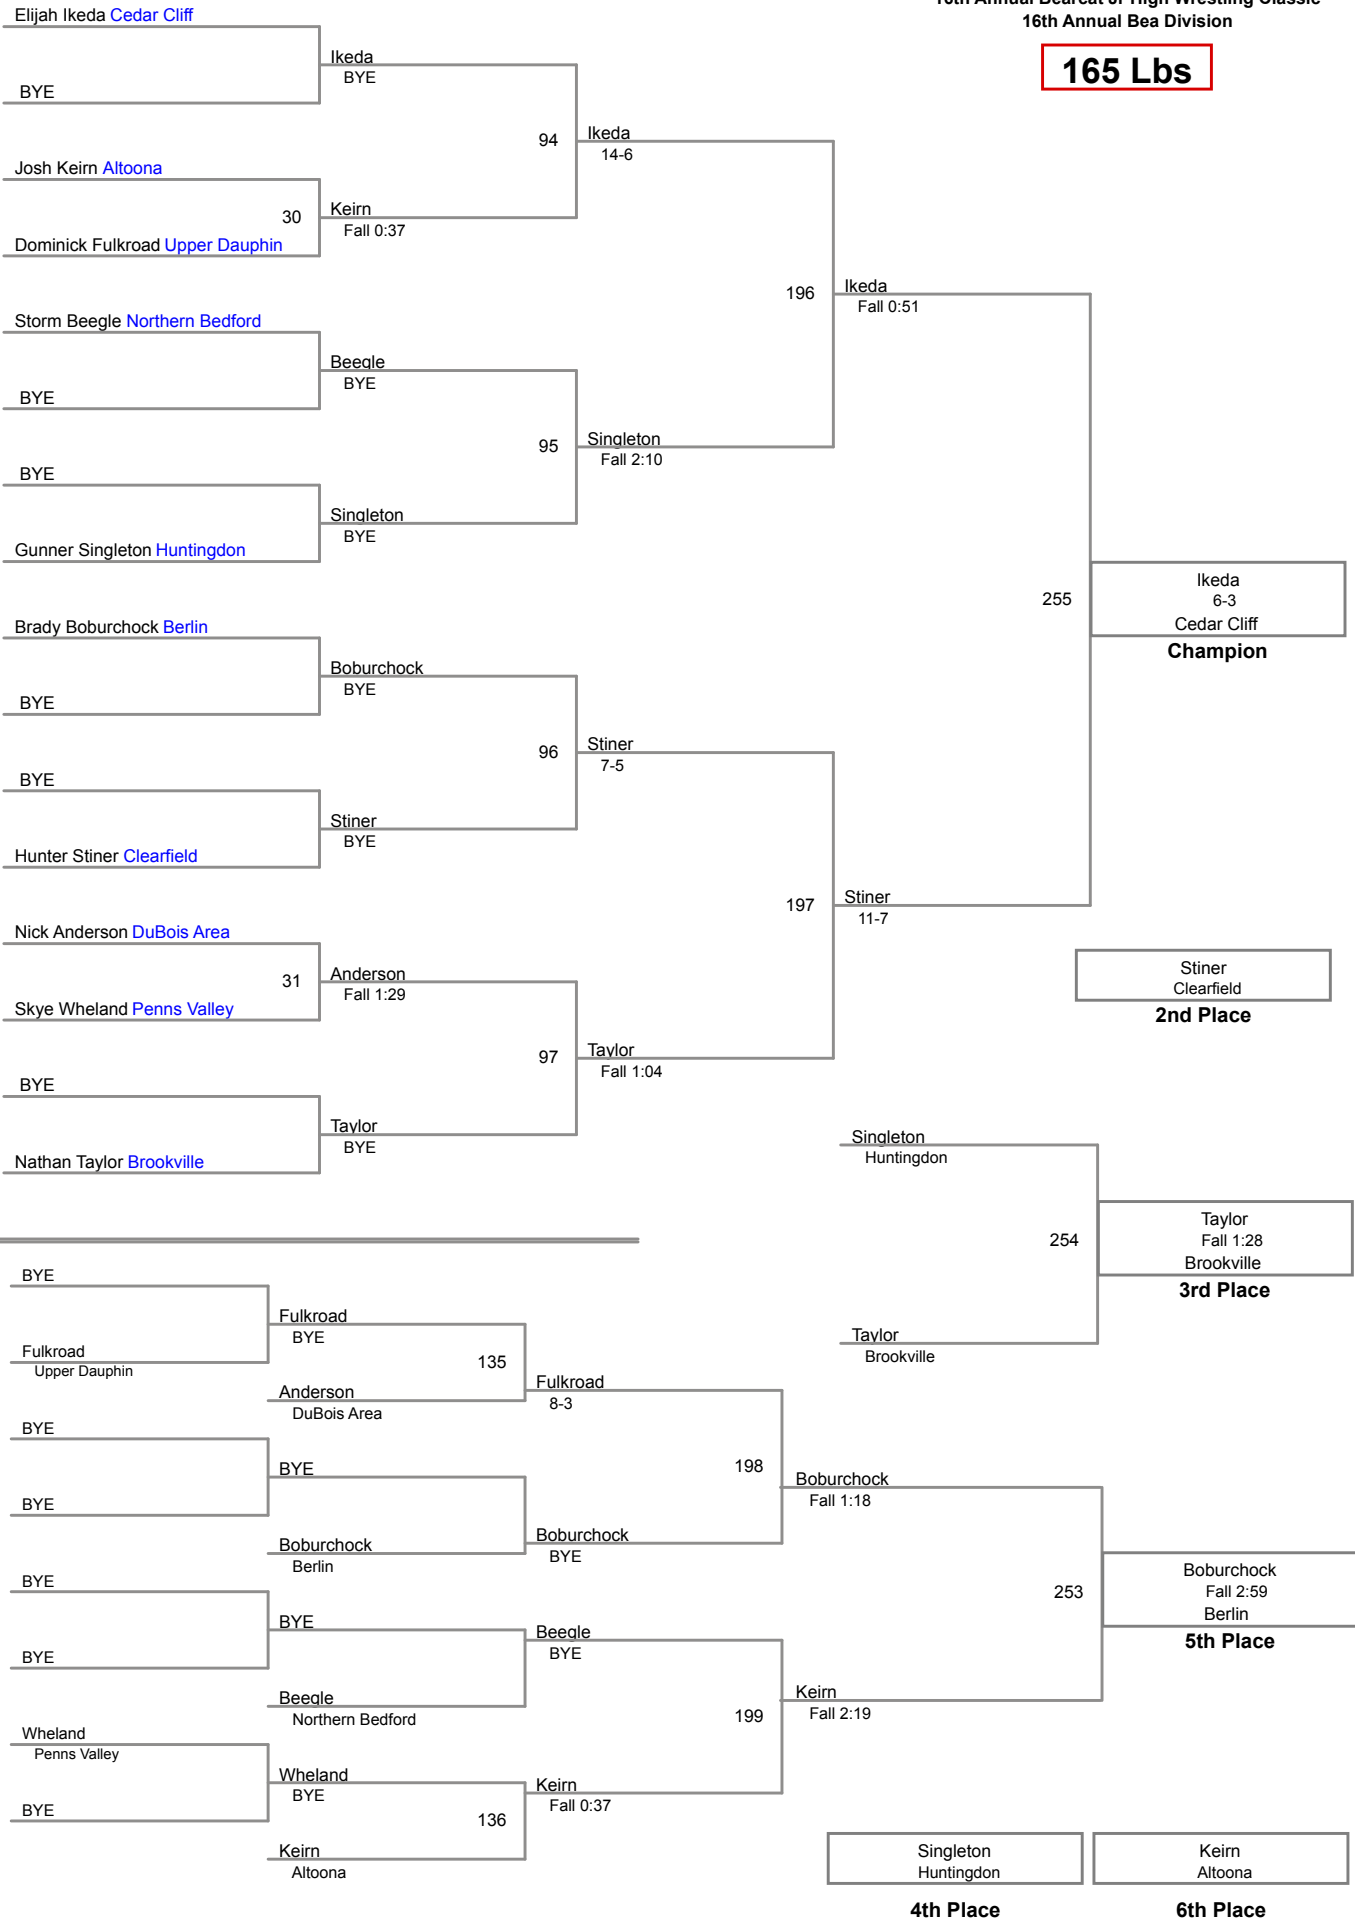

16th Annual Bearcat Jr High Wrestling Classic
16th Annual Bea Division

165 Lbs