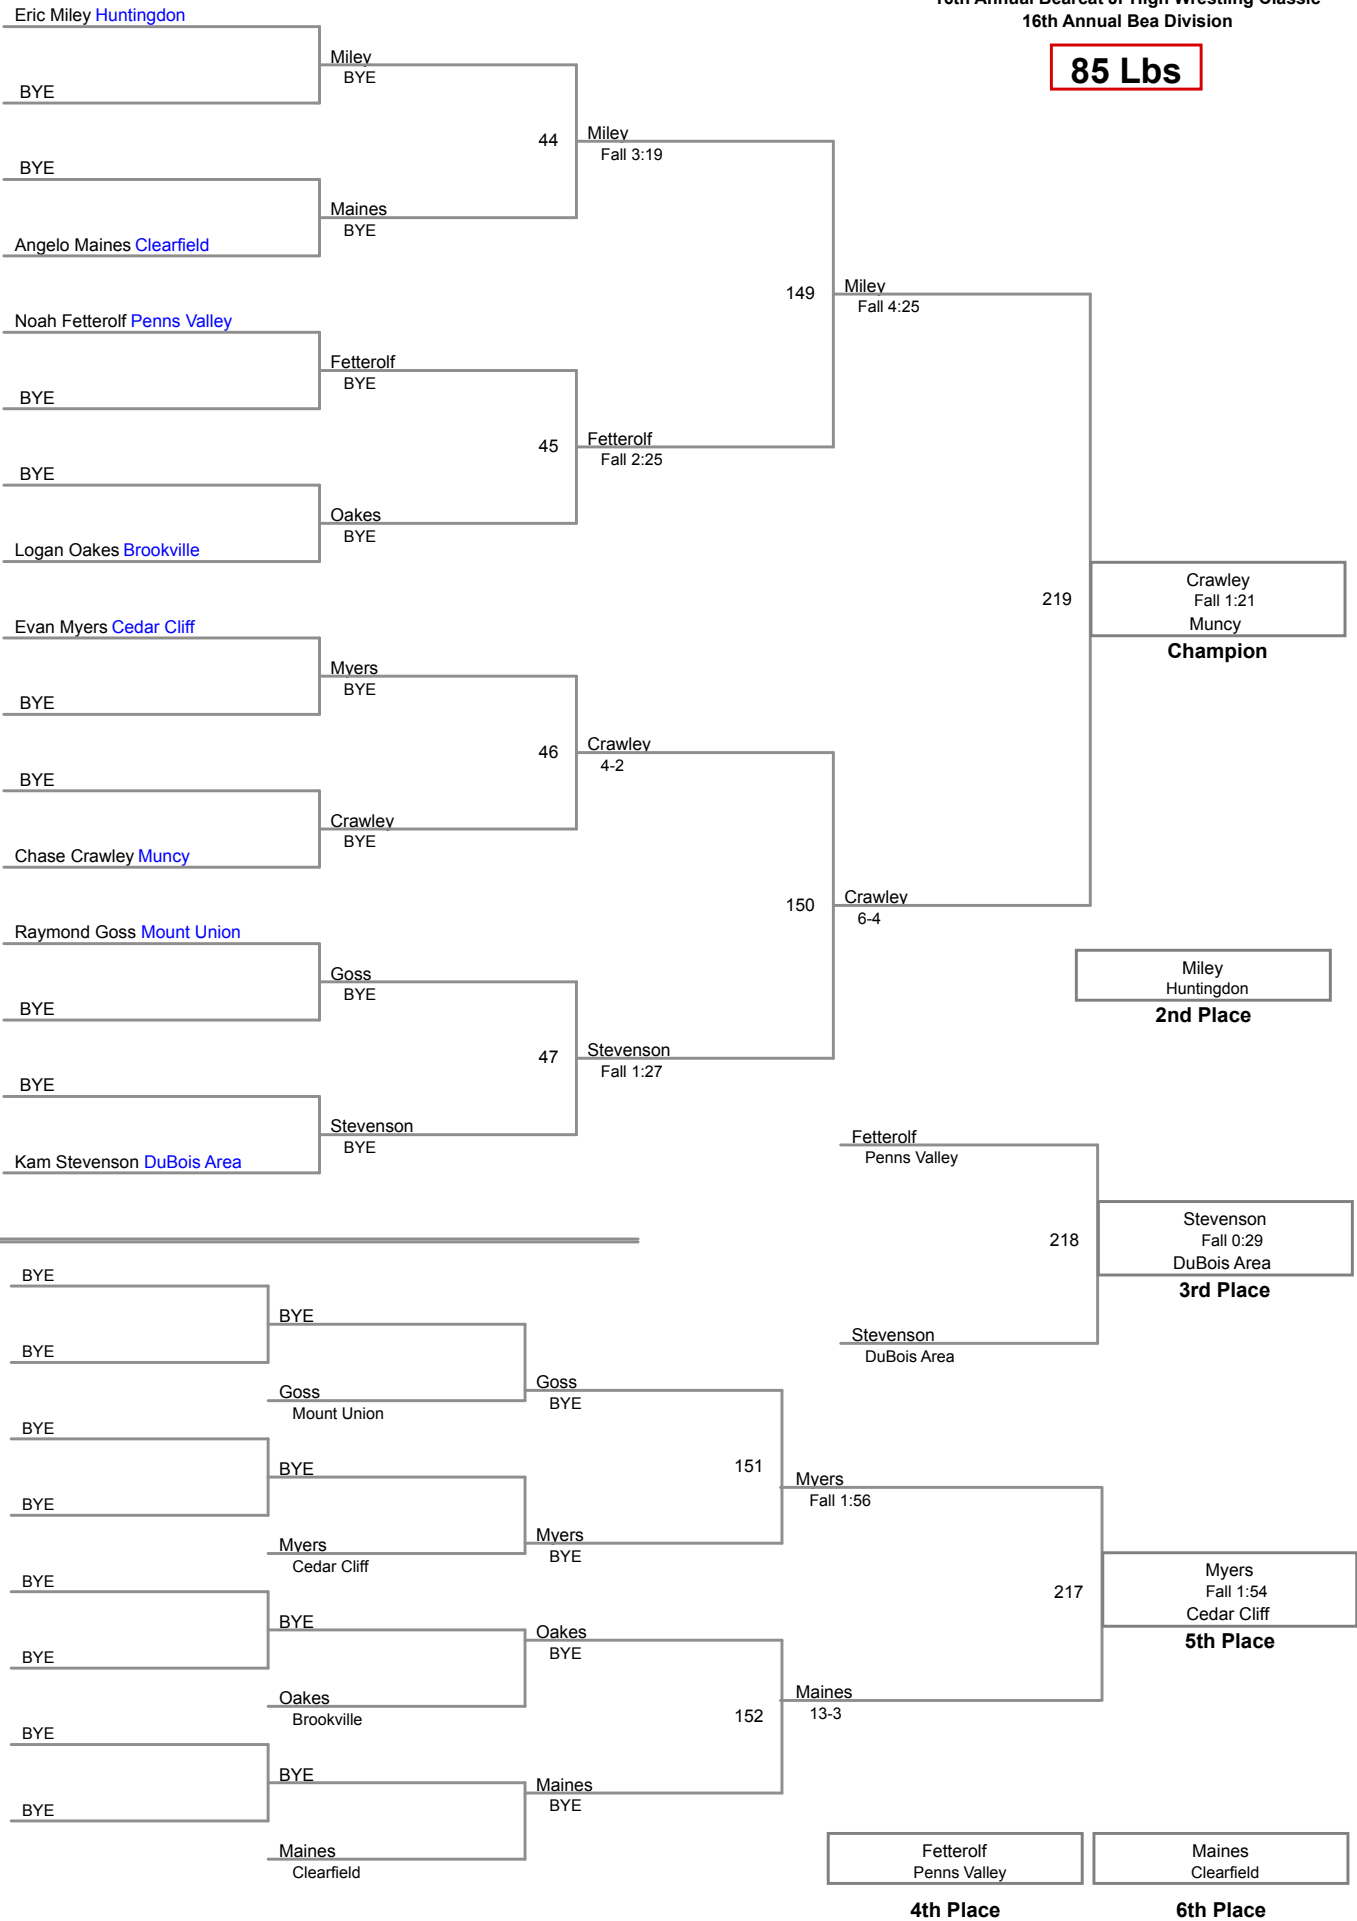

16th Annual Bearcat Jr High Wrestling Classic
16th Annual Bea Division

85 Lbs