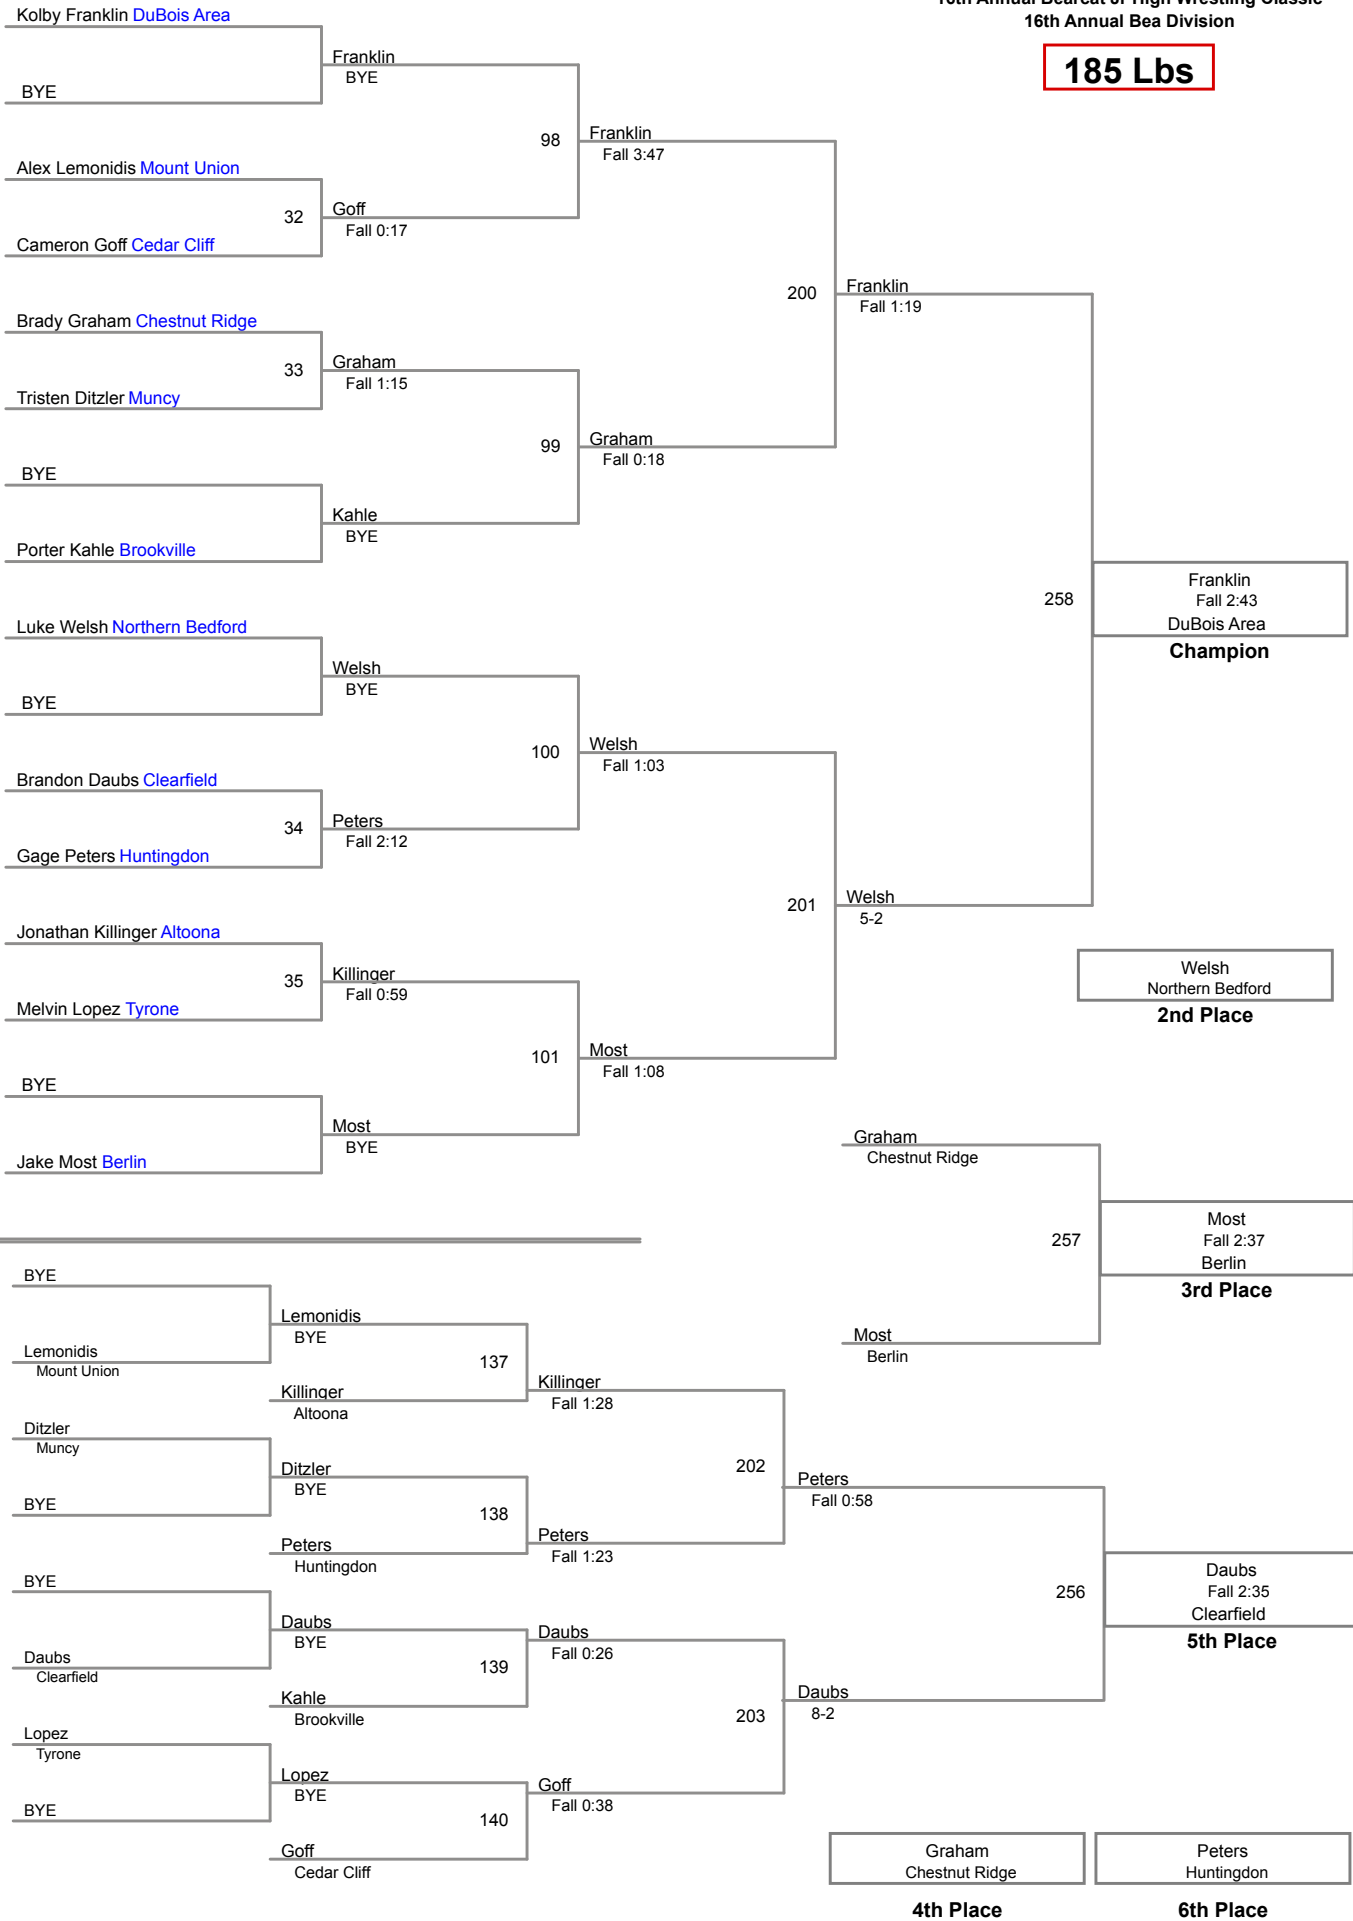

16th Annual Bearcat Jr High Wrestling Classic
16th Annual Bea Division

185 Lbs