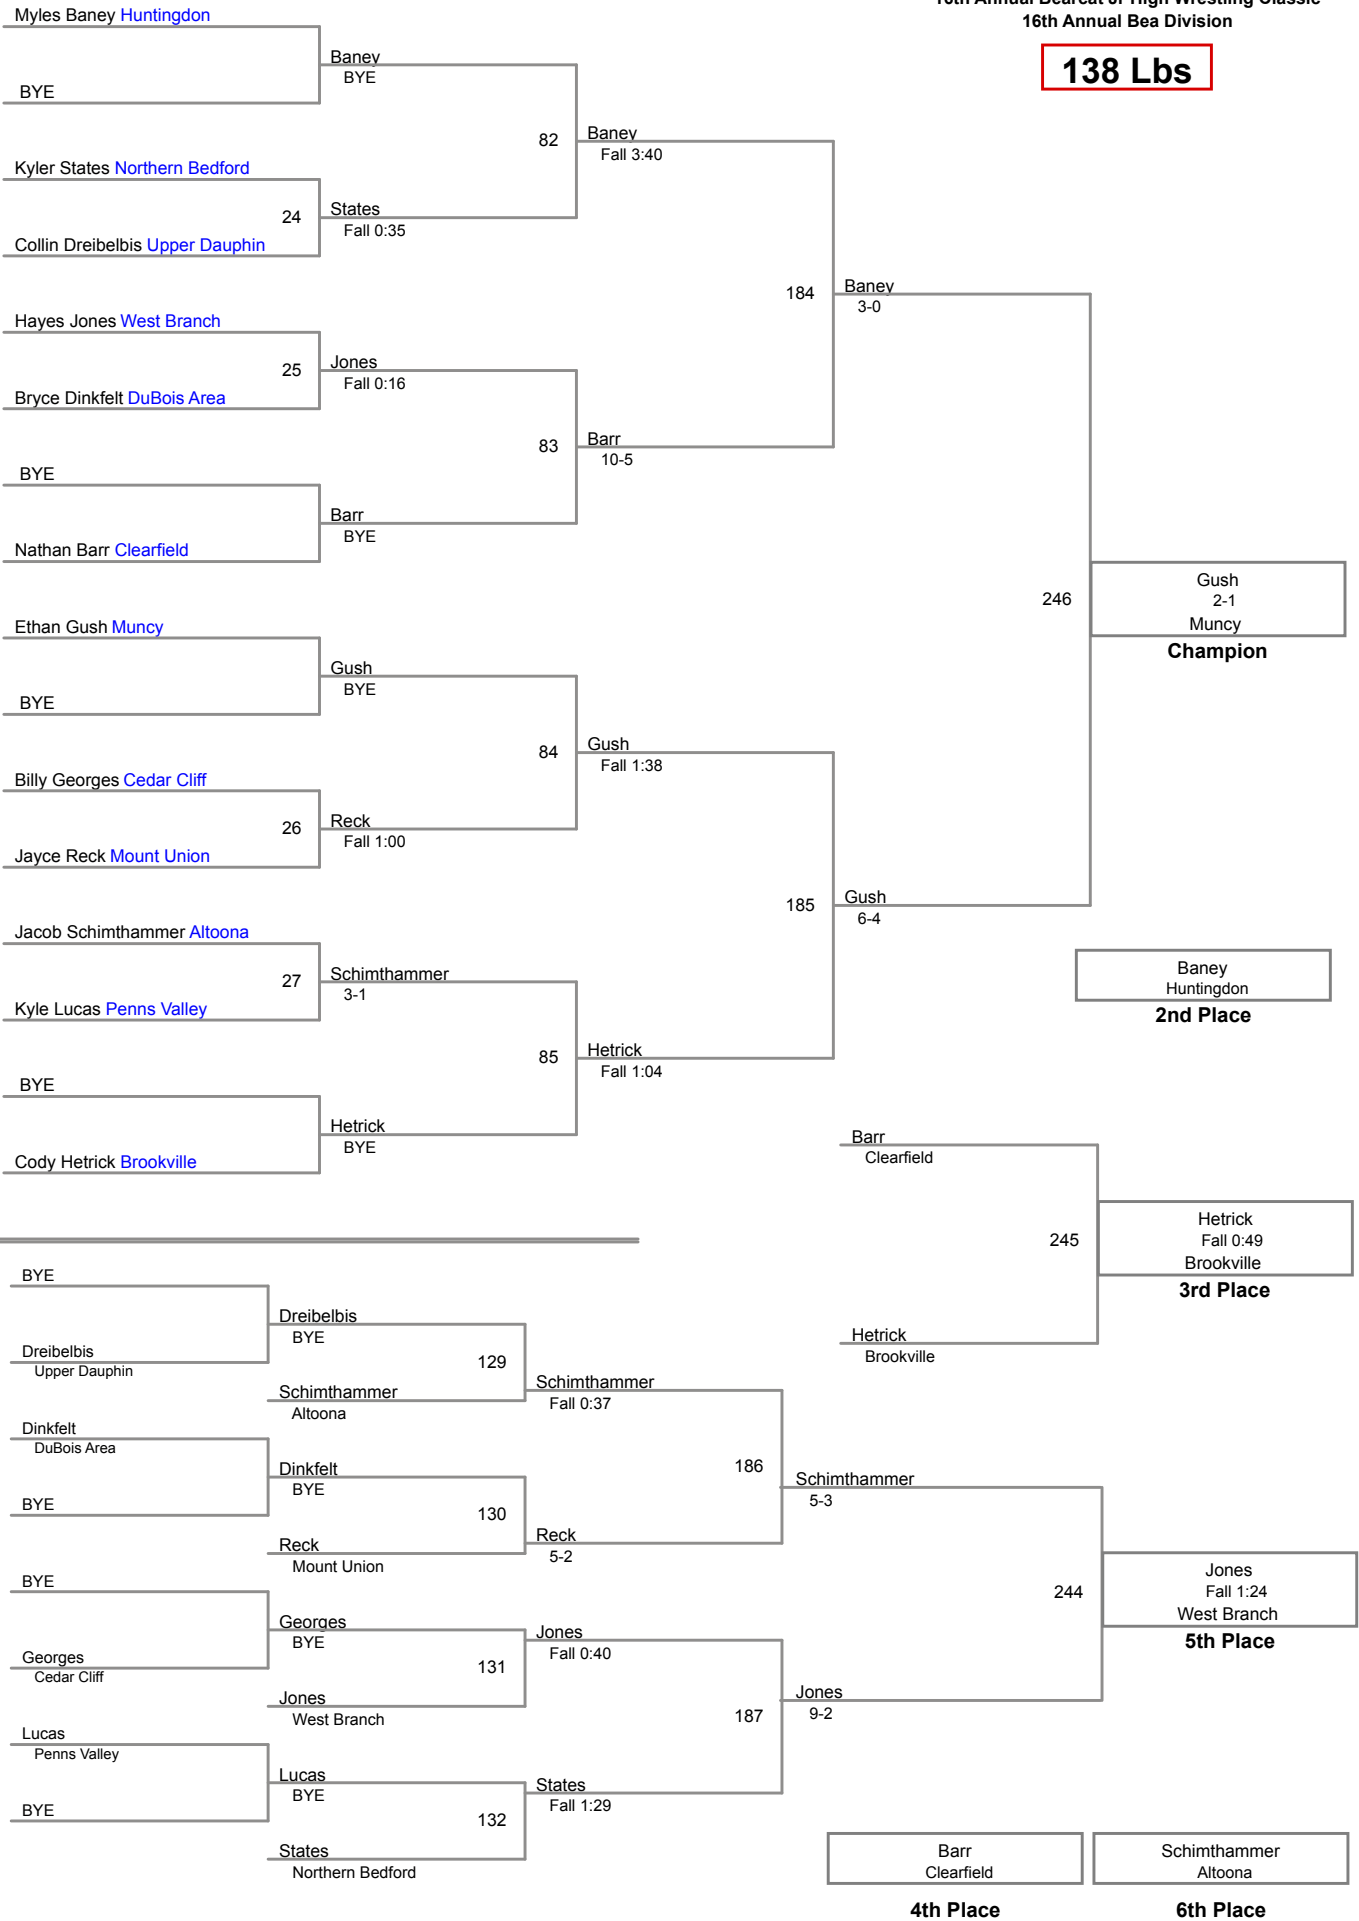

16th Annual Bearcat Jr High Wrestling Classic
16th Annual Bea Division

138 Lbs