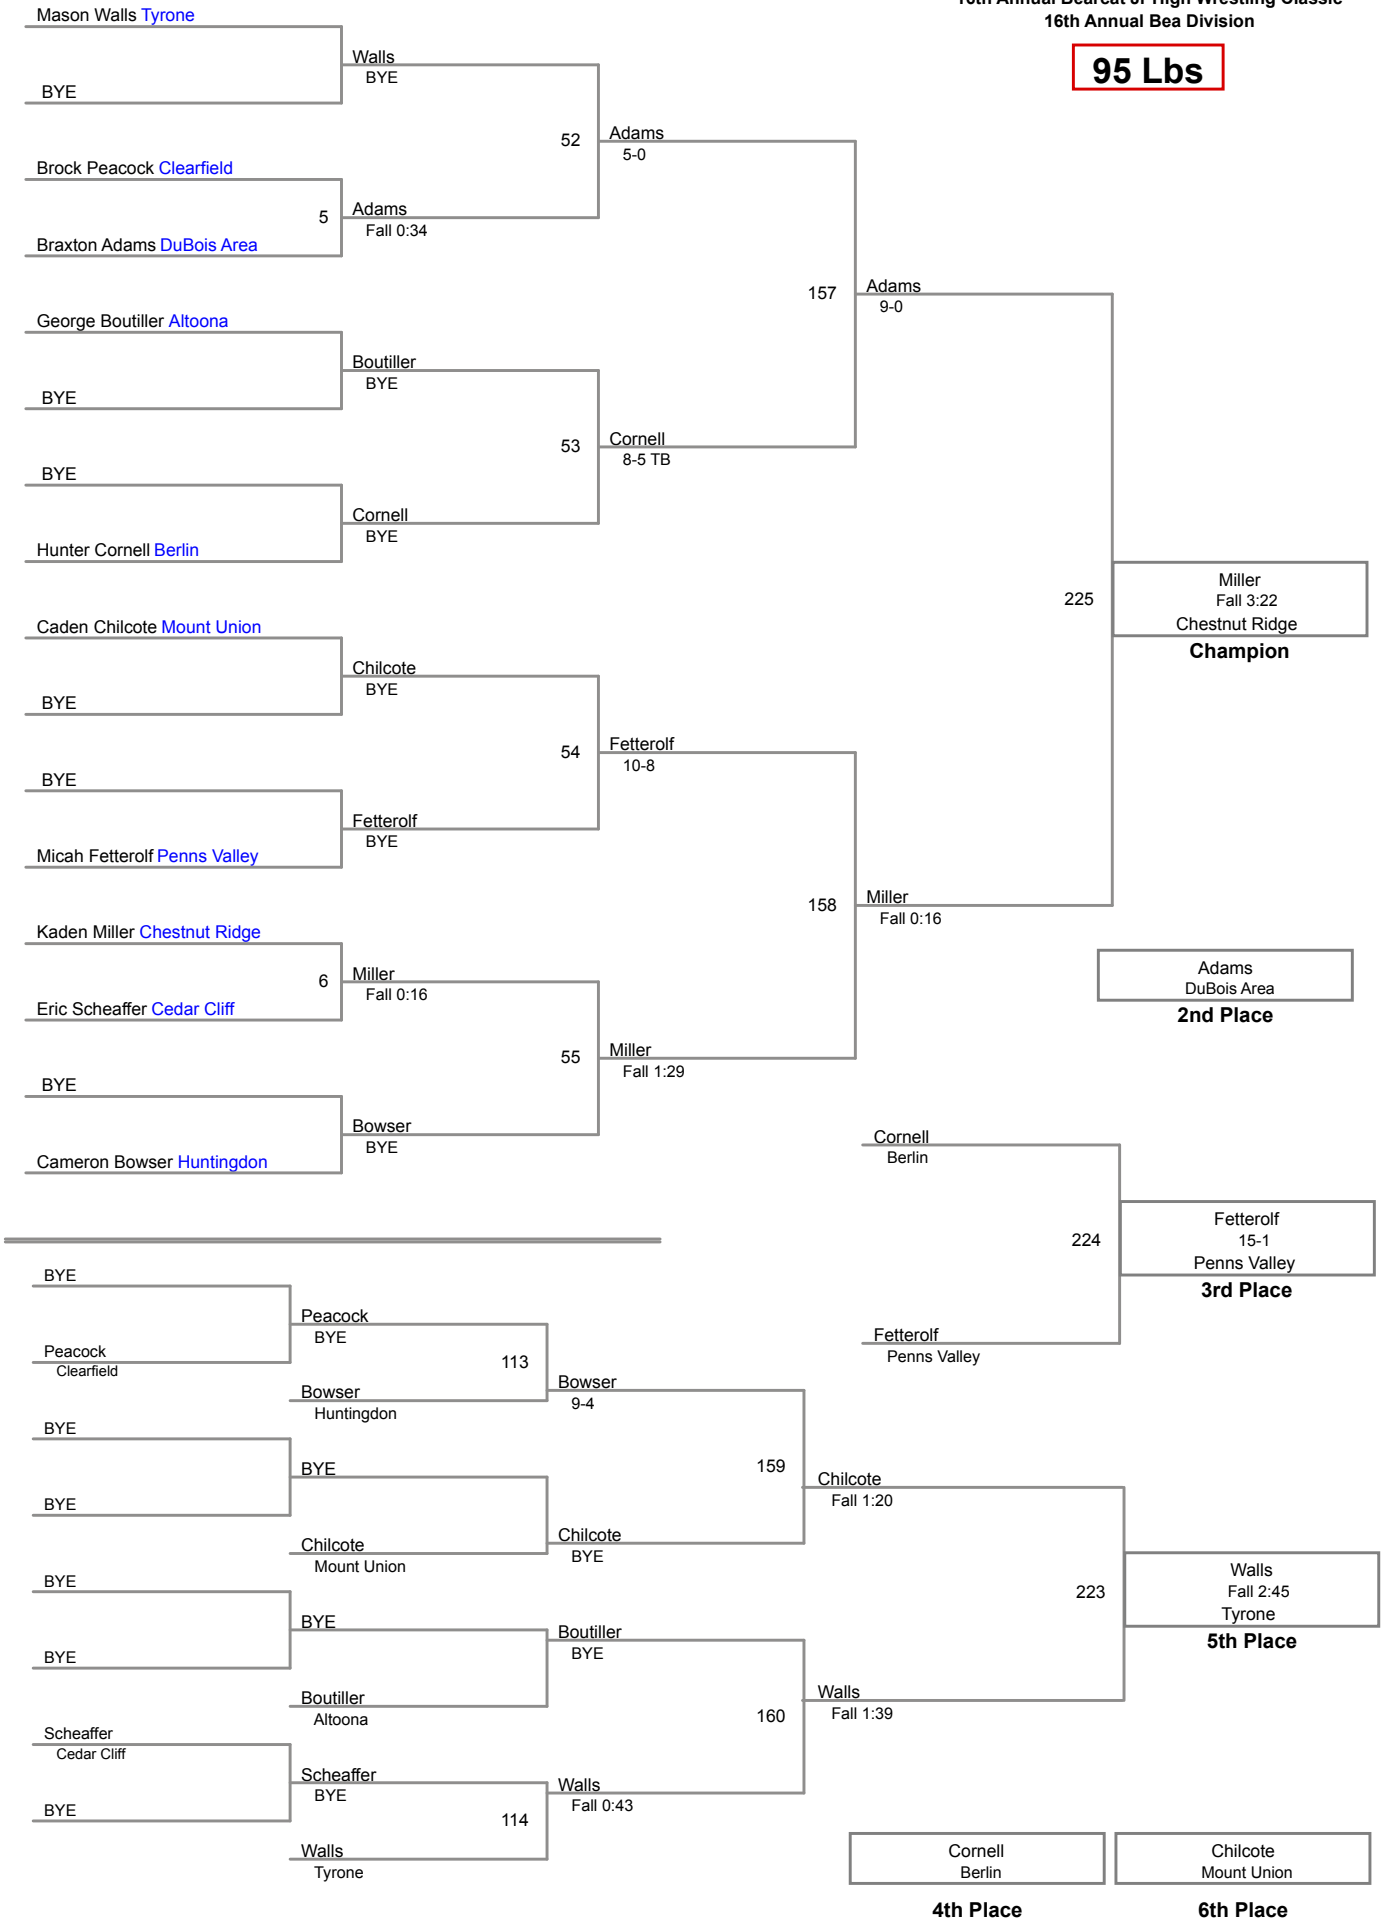

**85 Lbs**

16th Annual Bearcat Jr High Wrestling Classic  
16th Annual Bea Division

**90 Lbs**

16th Annual Bearcat Jr High Wrestling Classic  
16th Annual Bea Division

**95 Lbs**

16th Annual Bearcat Jr High Wrestling Classic  
16th Annual Bea Division