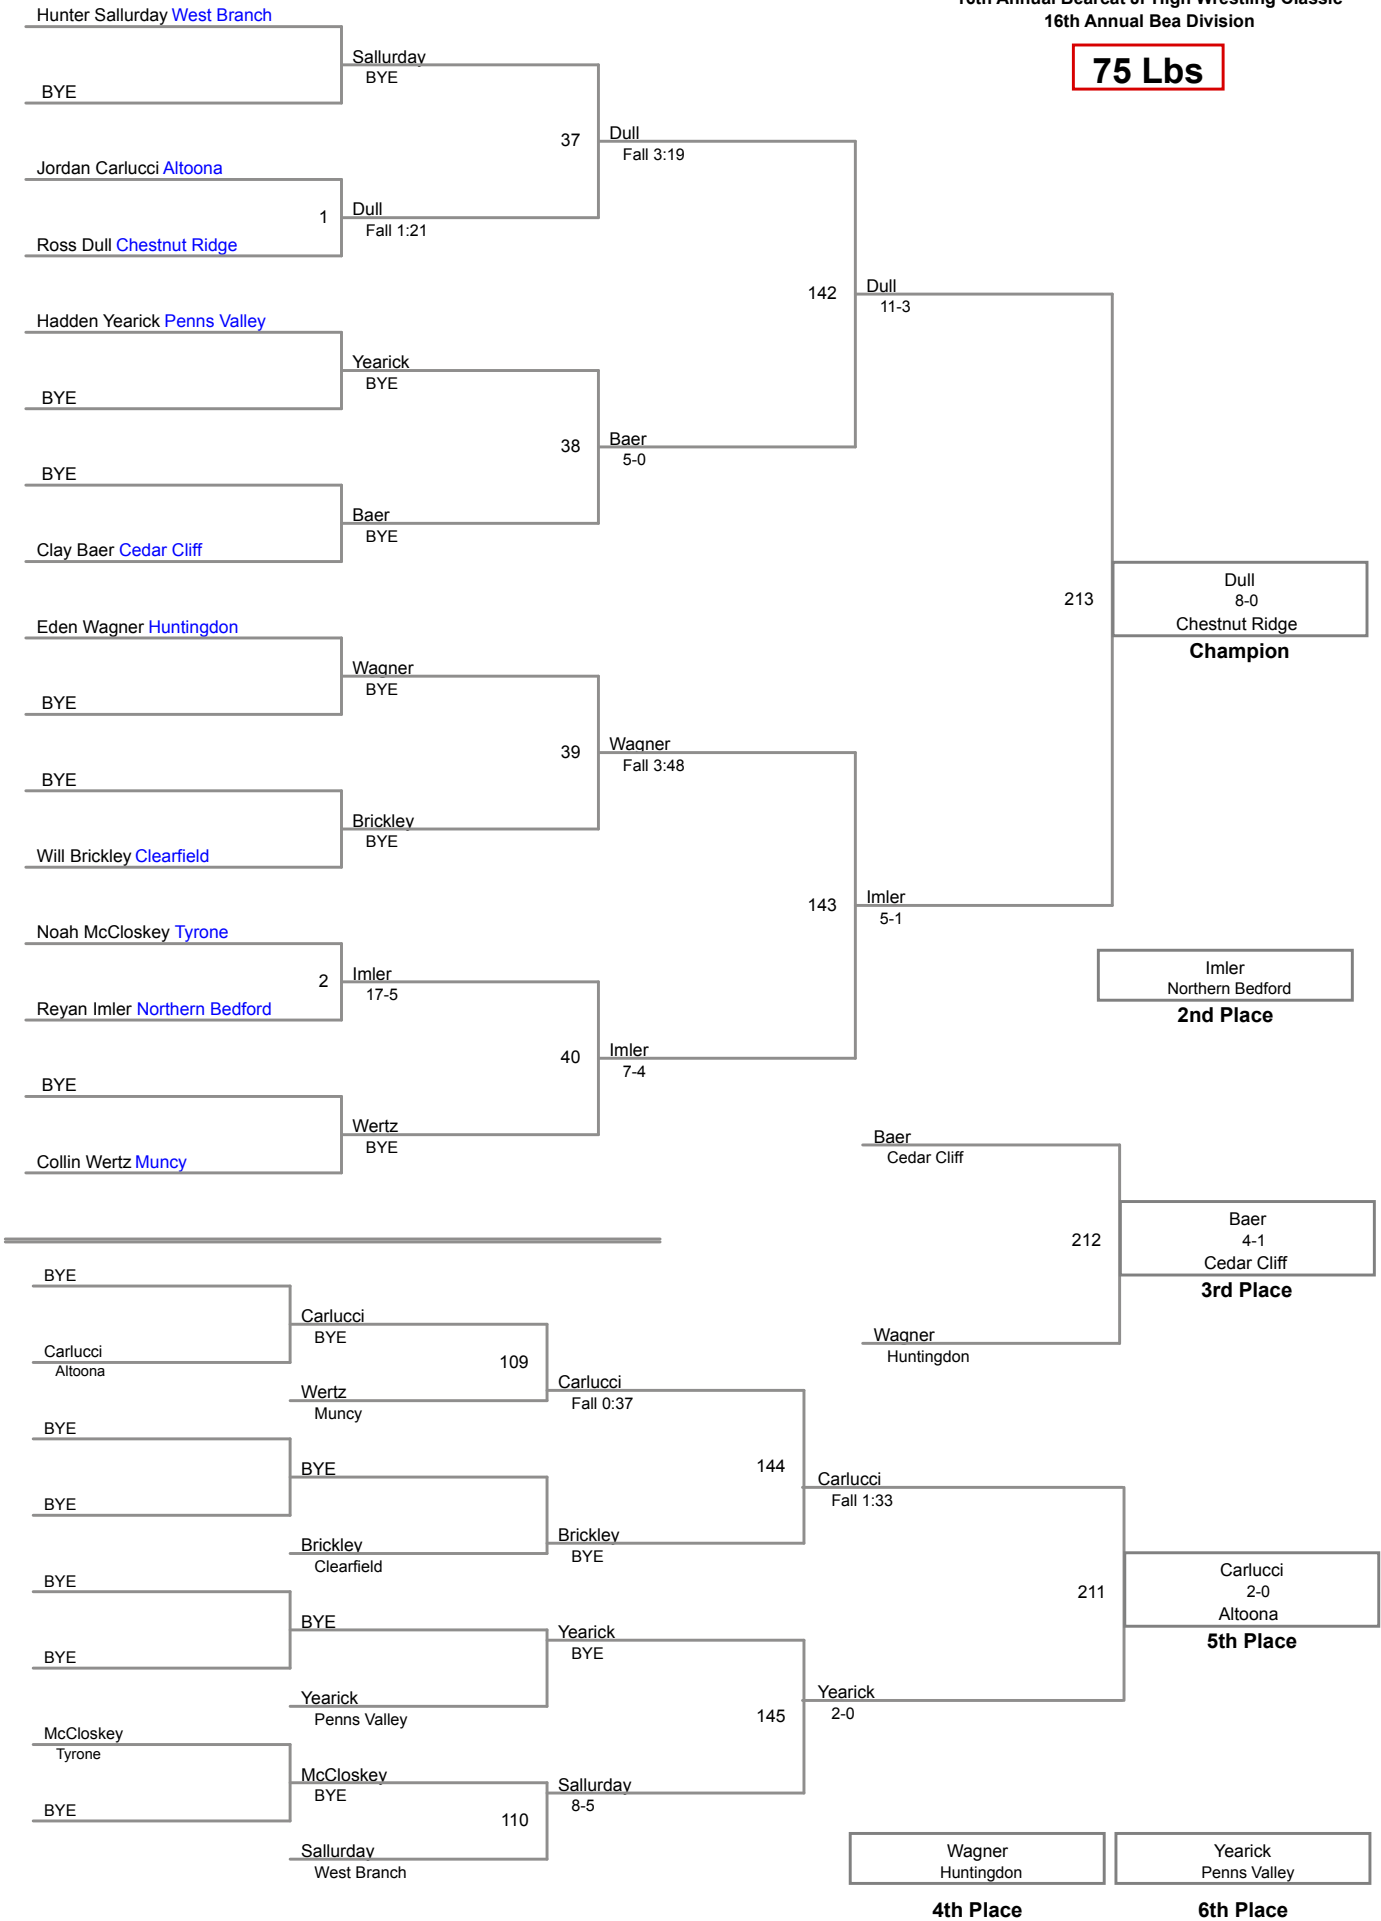

16th Annual Bearcat Jr High Wrestling Classic  
16th Annual Bea Division

**75 Lbs**

16th Annual Bearcat Jr High Wrestling Classic  
16th Annual Bea Division

**80 Lbs**

16th Annual Bearcat Jr High Wrestling Classic  
16th Annual Bea Division