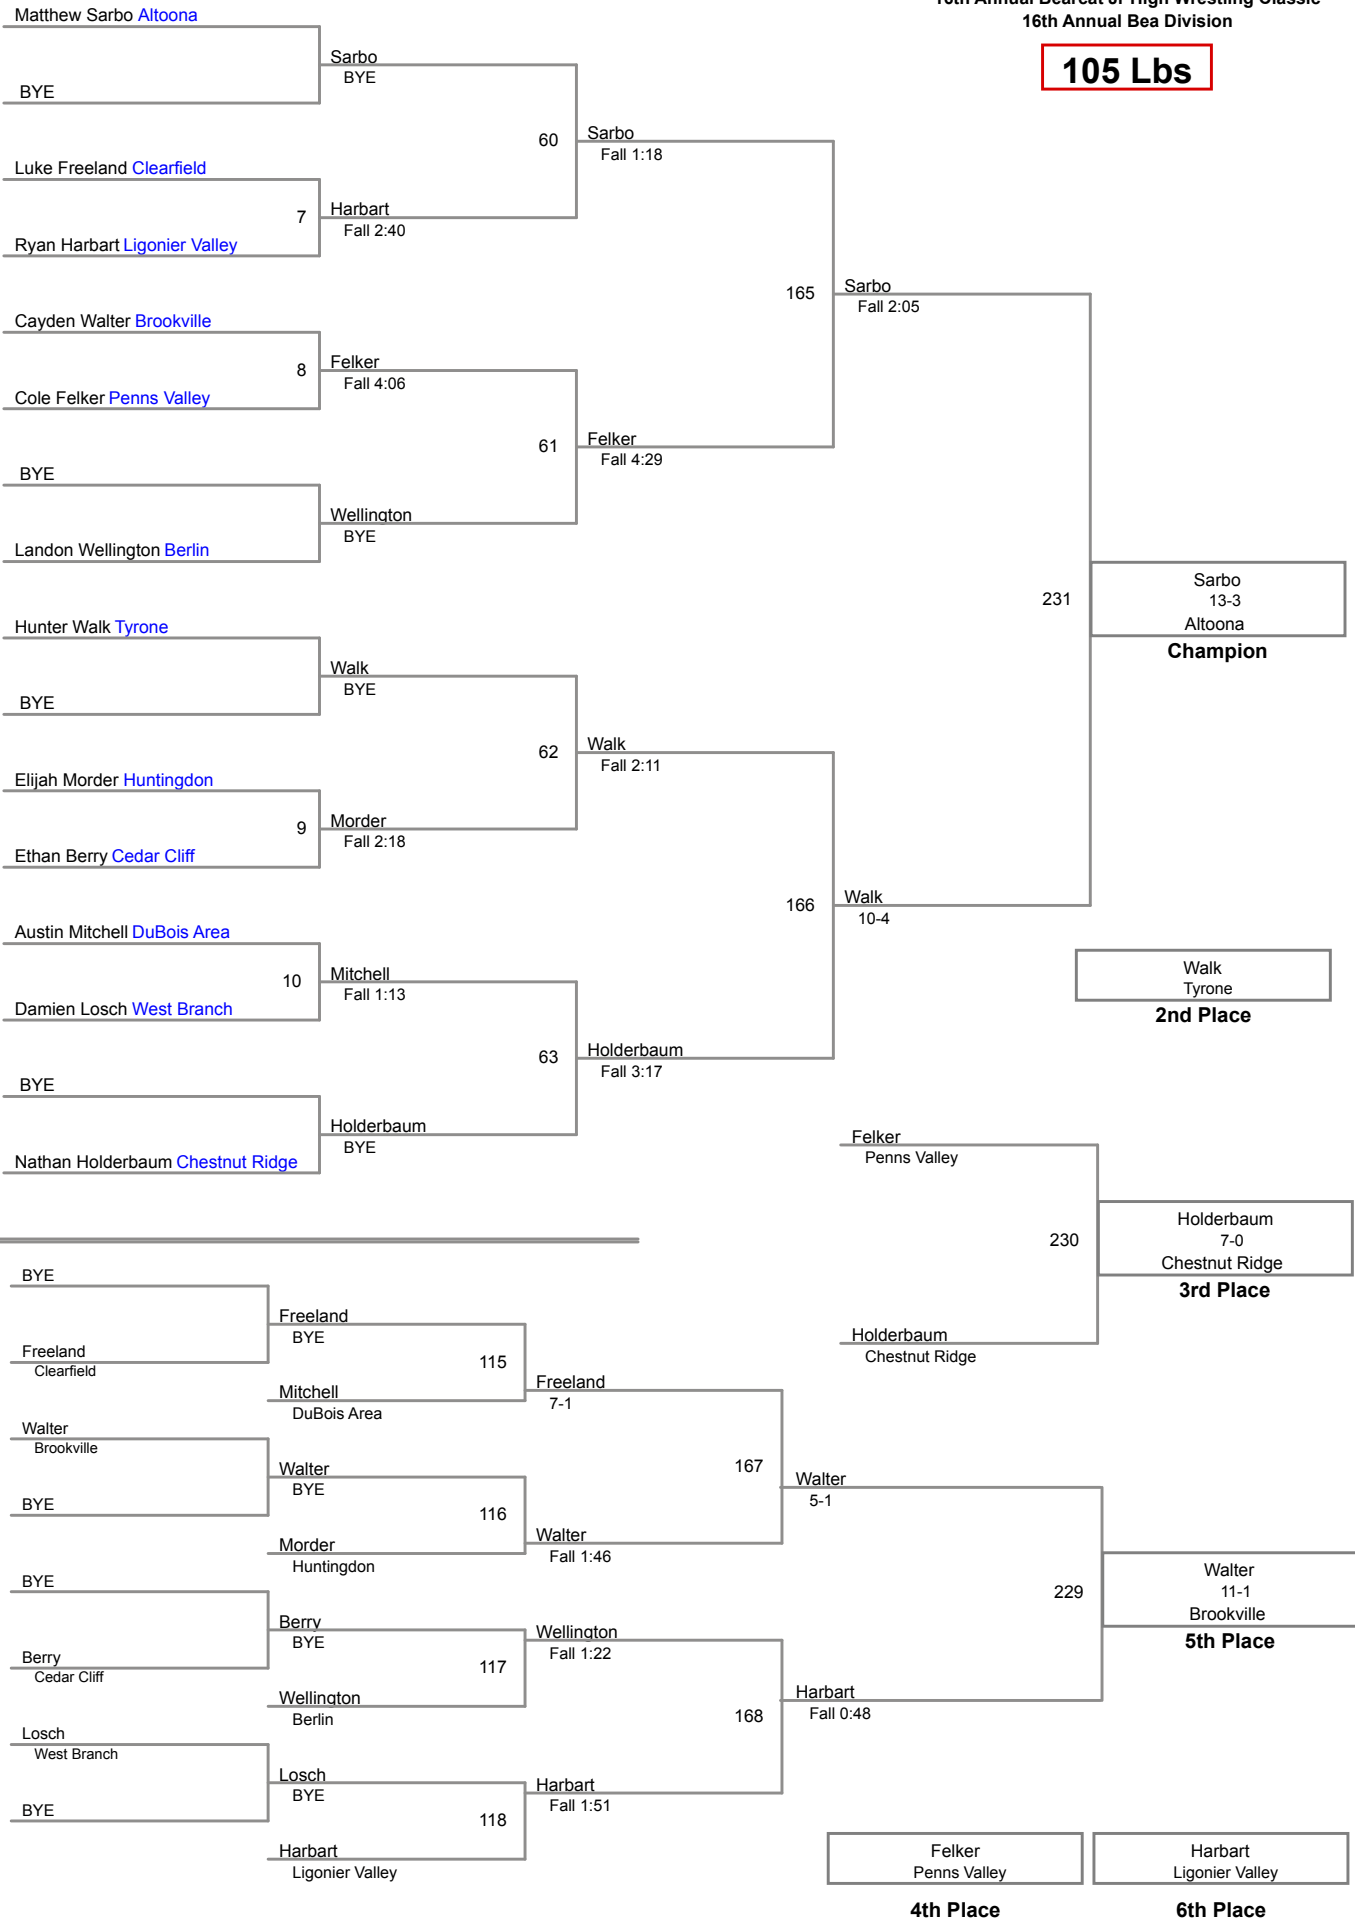

16th Annual Bearcat Jr High Wrestling Classic
16th Annual Bea Division

105 Lbs