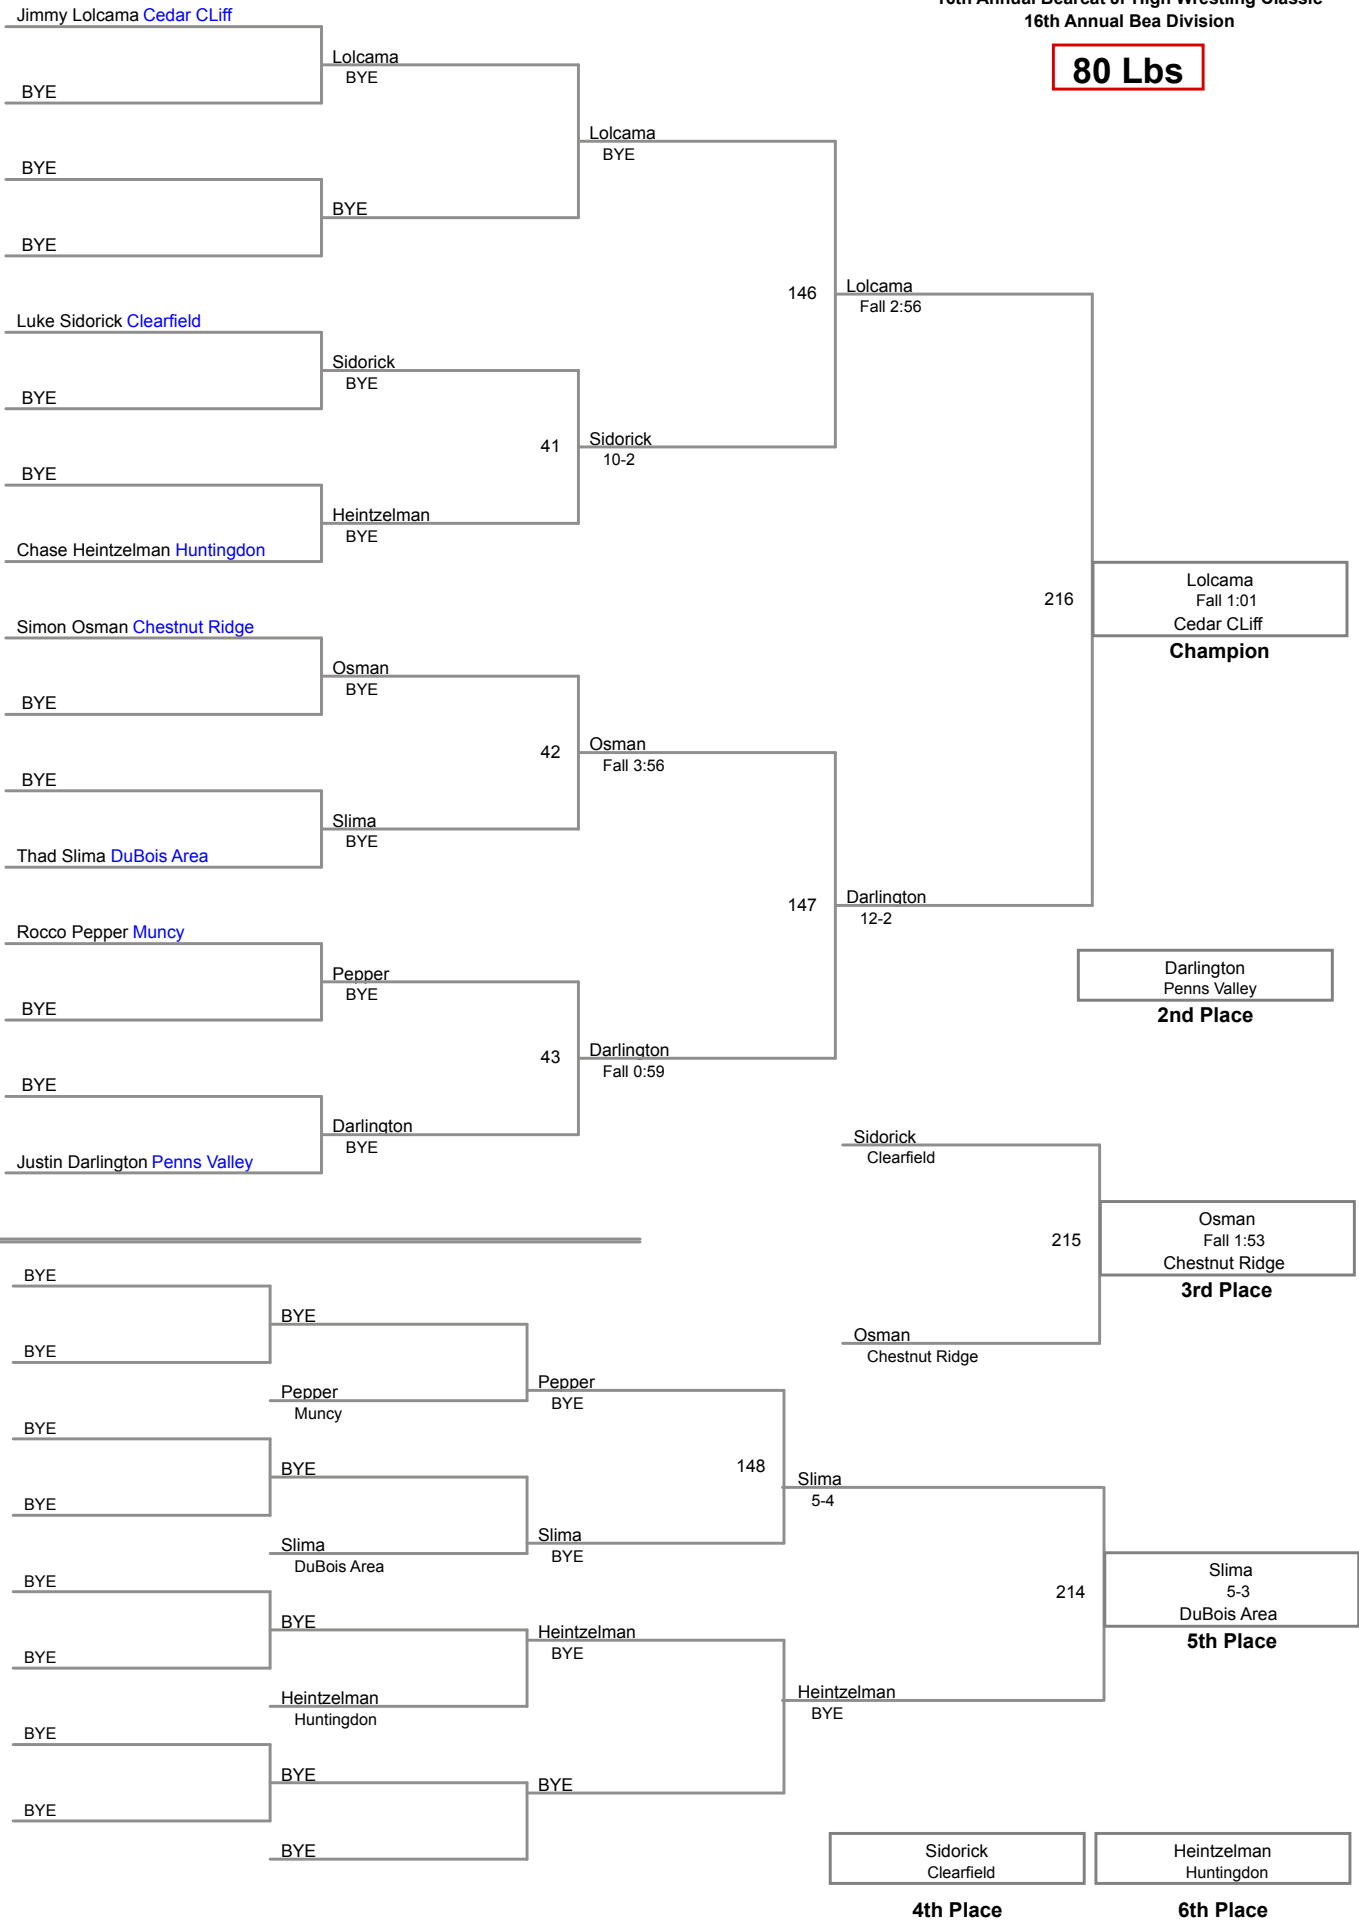

16th Annual Bearcat Jr High Wrestling Classic  
16th Annual Bea Division

**75 Lbs**

16th Annual Bearcat Jr High Wrestling Classic  
16th Annual Bea Division

**80 Lbs**

16th Annual Bearcat Jr High Wrestling Classic  
16th Annual Bea Division