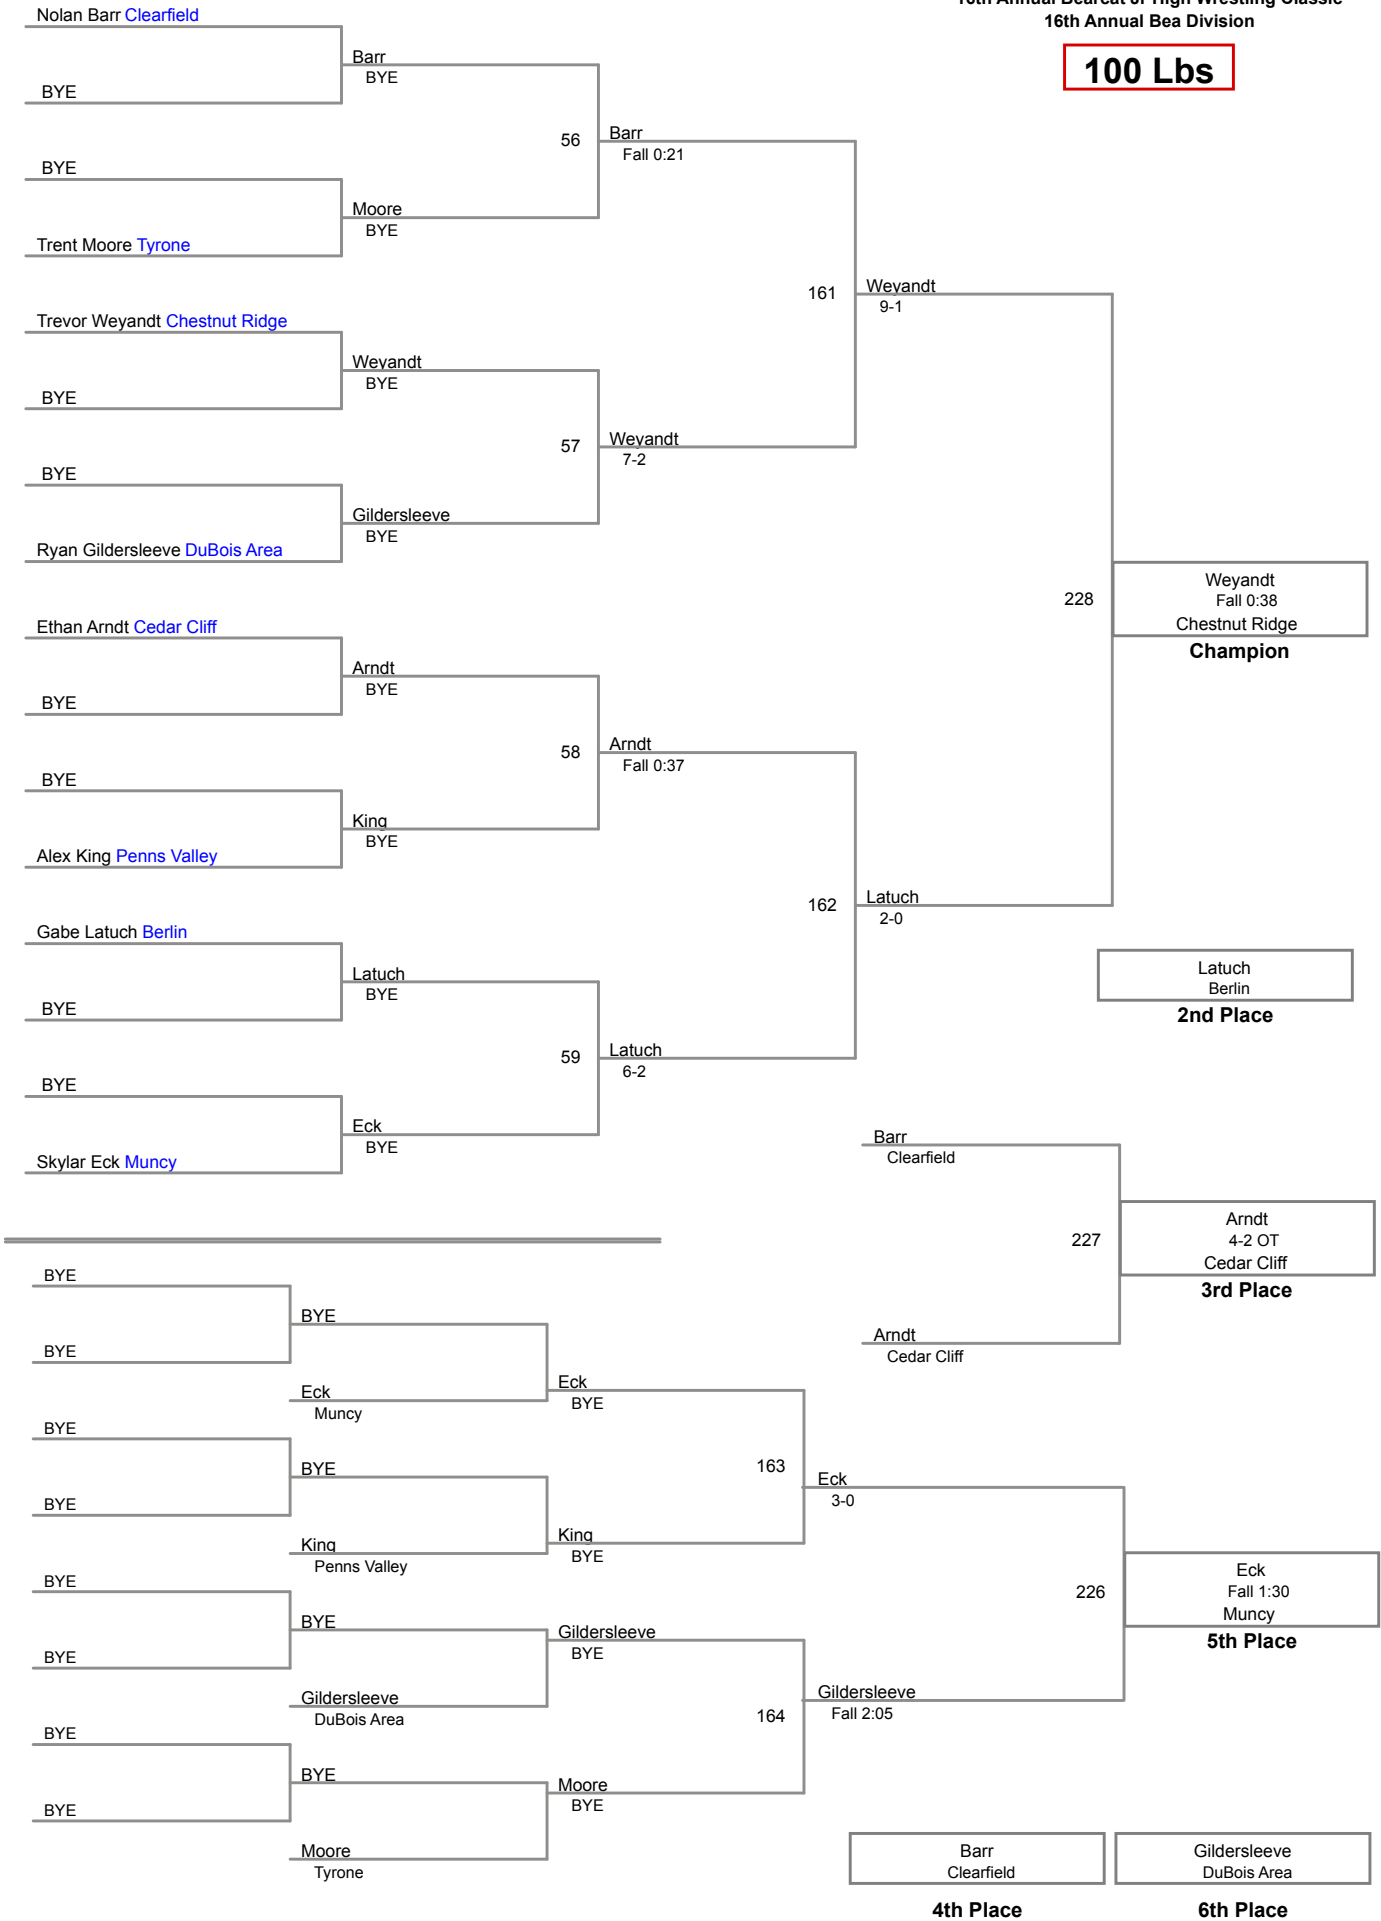

16th Annual Bearcat Jr High Wrestling Classic
16th Annual Bea Division

100 Lbs