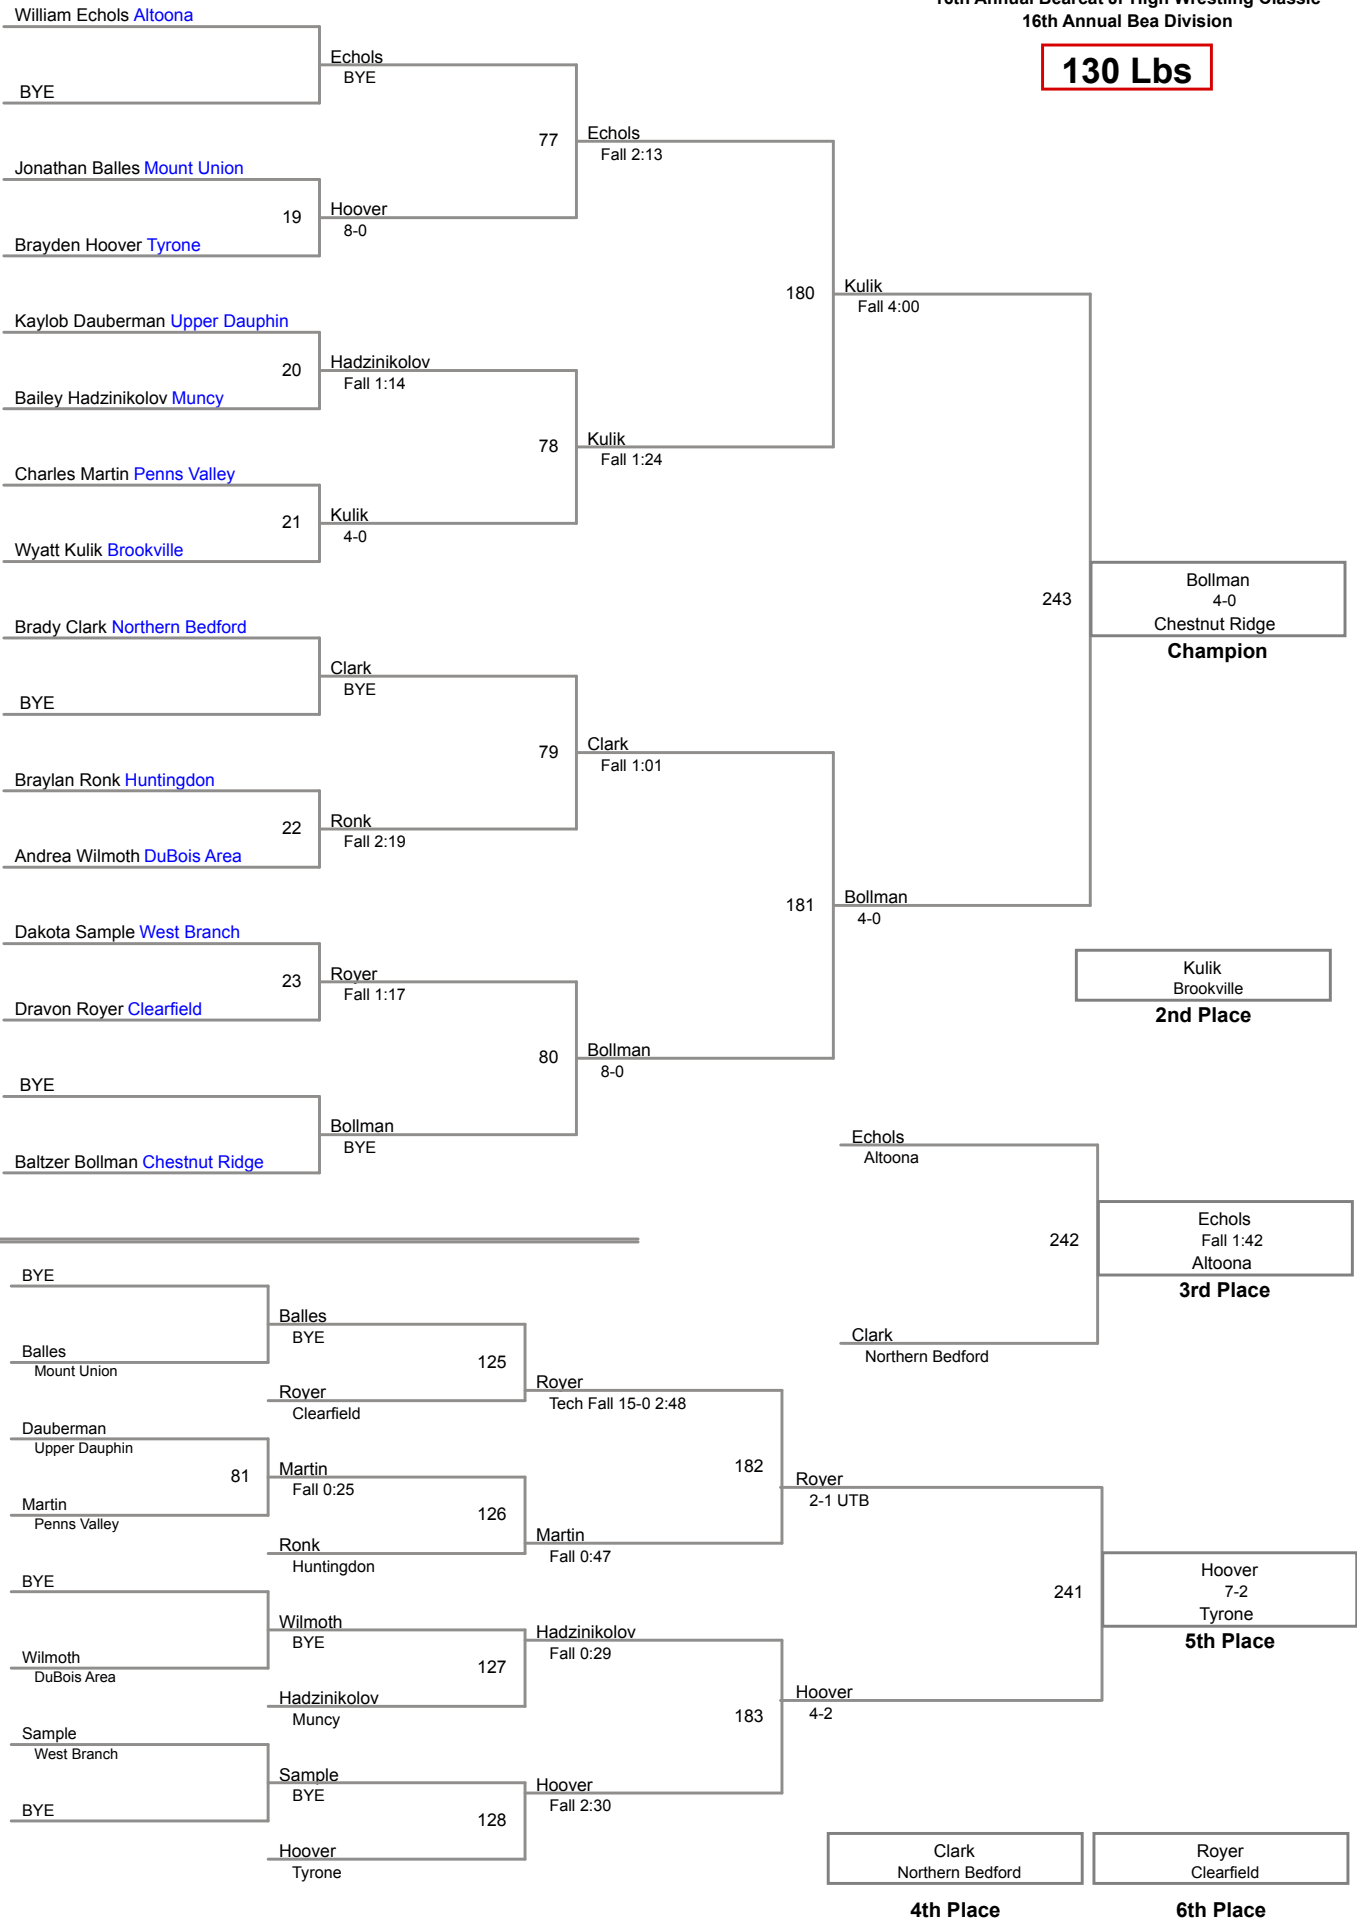

**115 Lbs**

16th Annual Bearcat Jr High Wrestling Classic  
16th Annual Bea Division

**122 Lbs**

16th Annual Bearcat Jr High Wrestling Classic  
16th Annual Bea Division

**130 Lbs**

16th Annual Bearcat Jr High Wrestling Classic  
16th Annual Bea Division