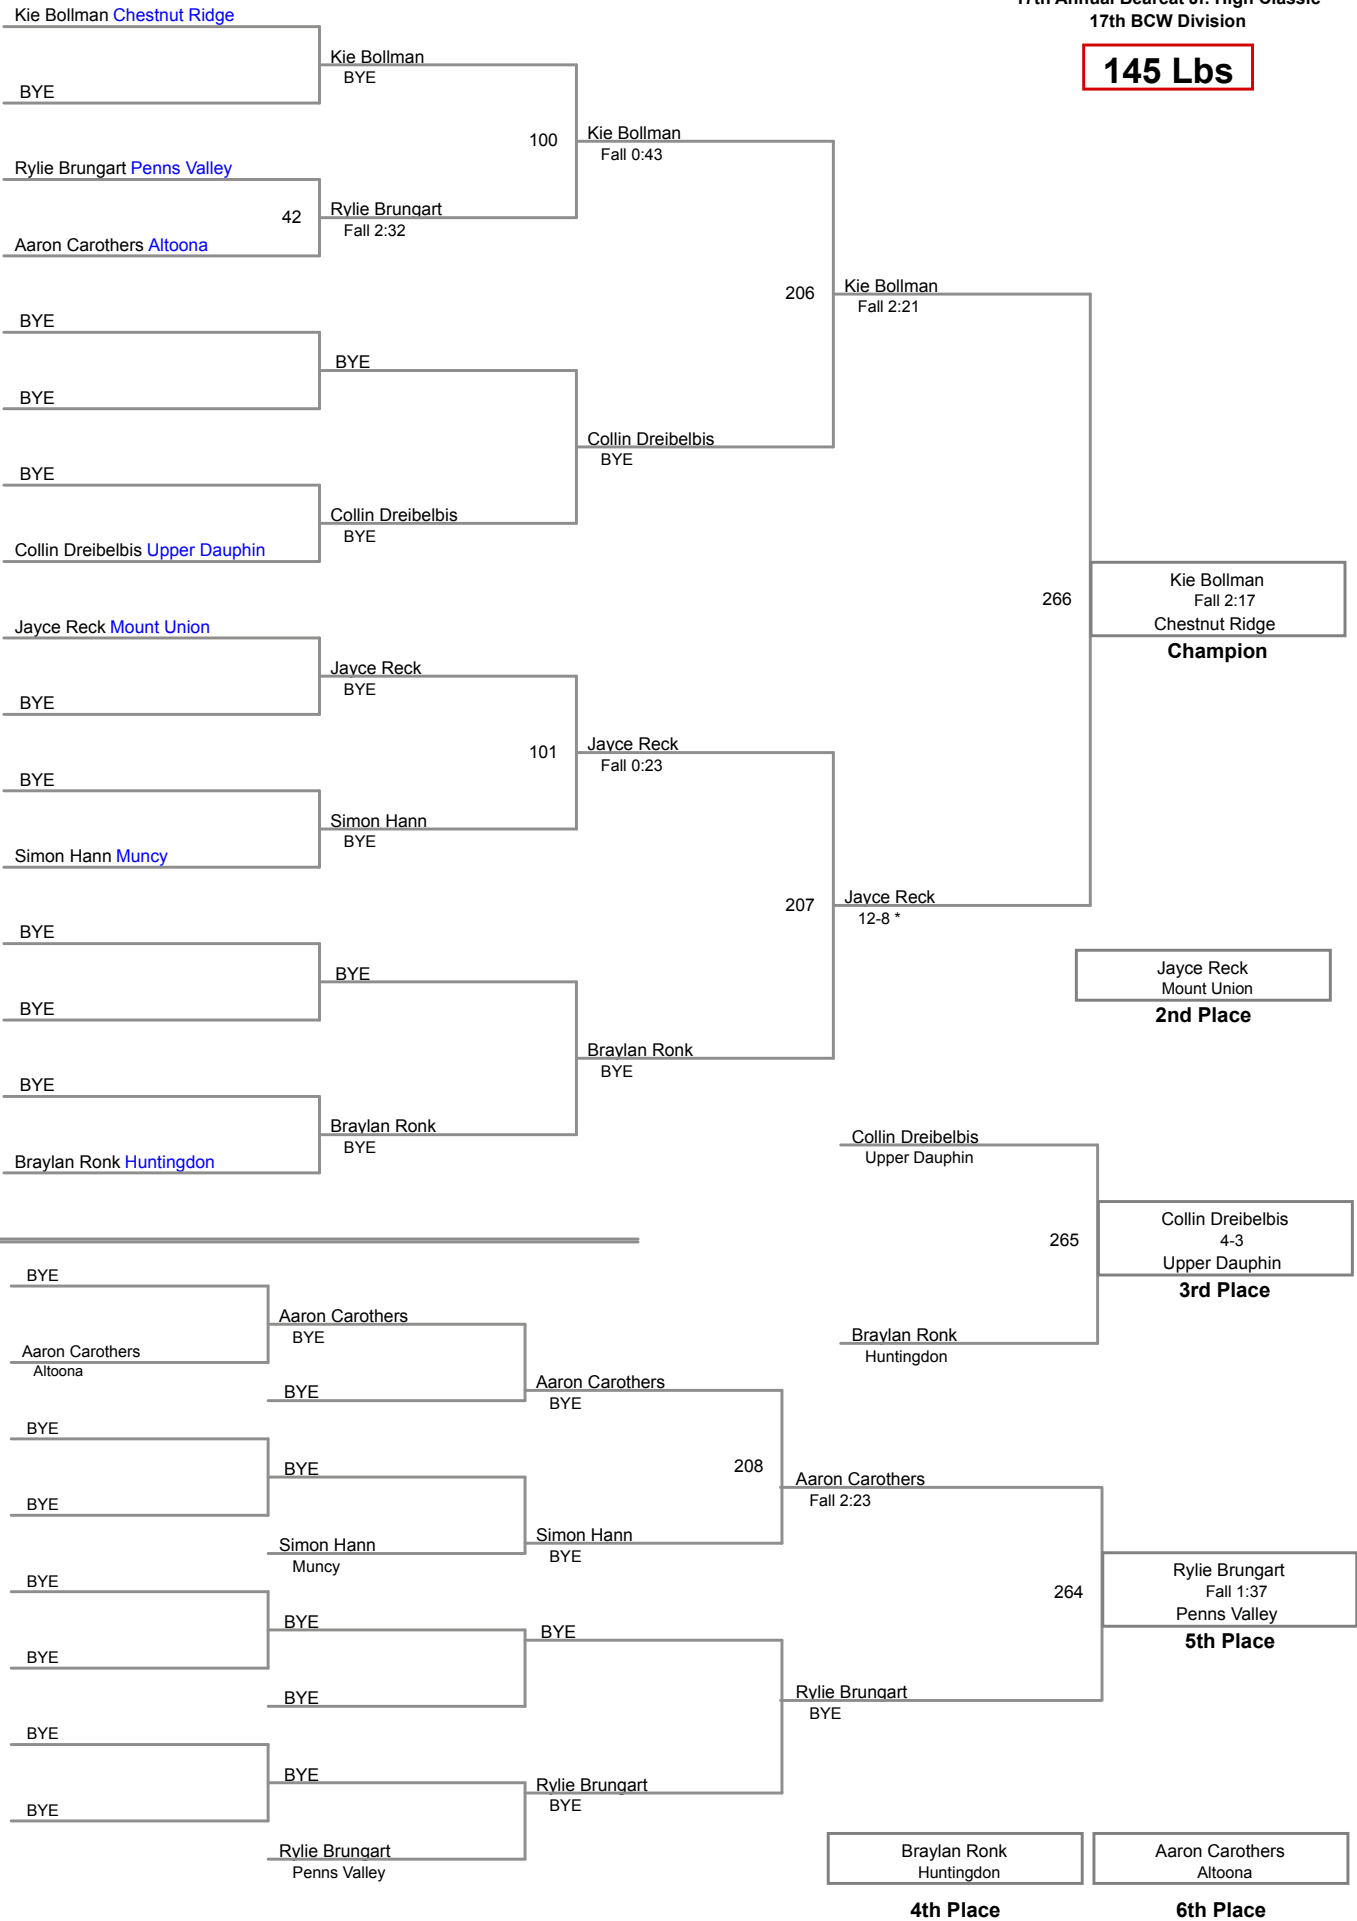

17th Annual Bearcat Jr. High Classic  
17th BCW Division

**130 Lbs**

17th Annual Bearcat Jr. High Classic  
17th BCW Division

**138 Lbs**

17th Annual Bearcat Jr. High Classic  
17th BCW Division

**145 Lbs**