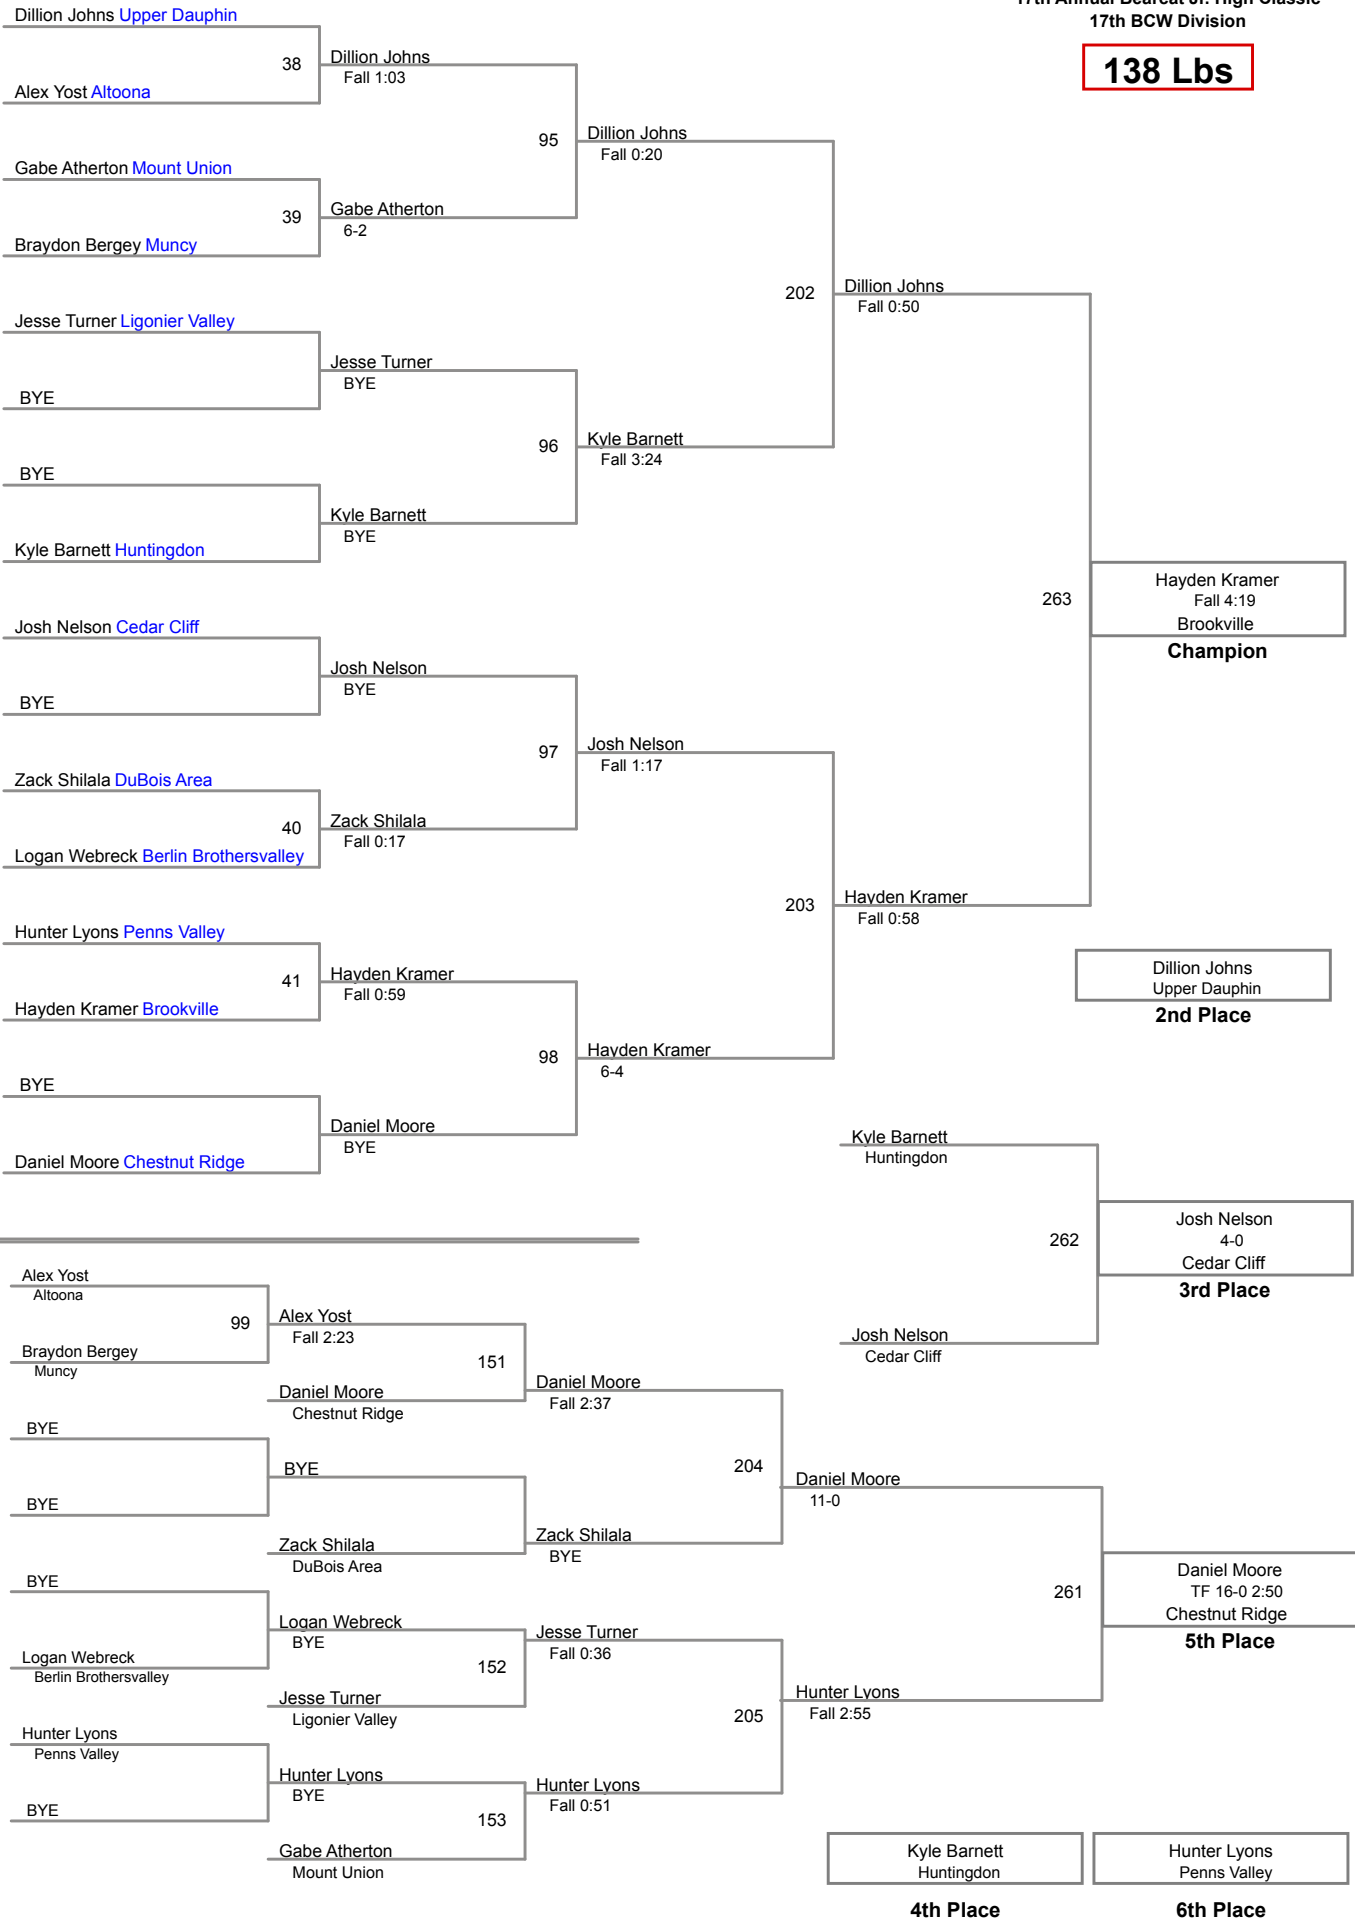

17th Annual Bearcat Jr. High Classic
17th BCW Division

138 Lbs