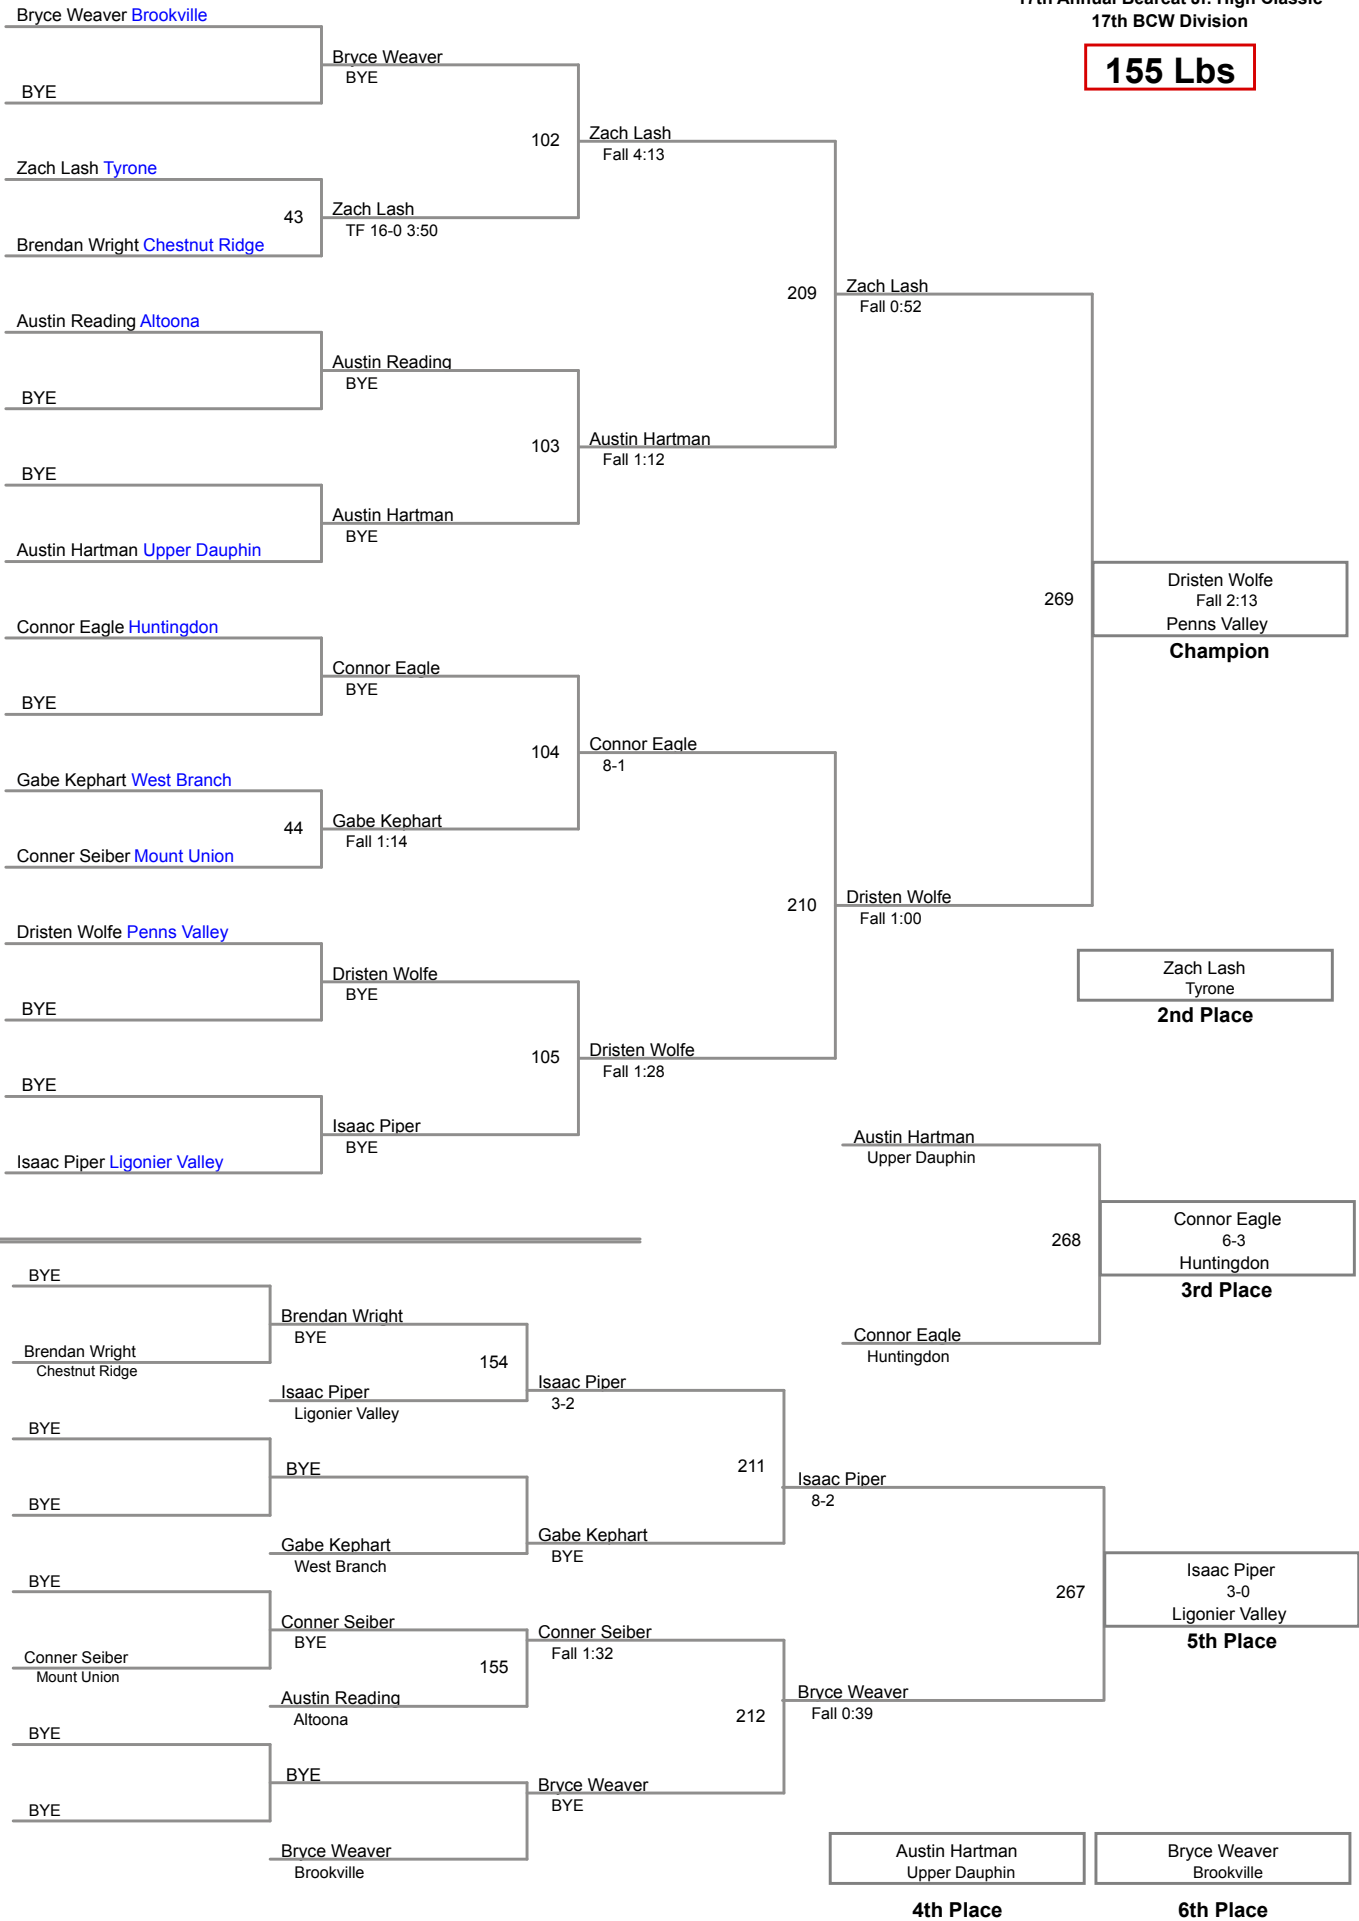

17th Annual Bearcat Jr. High Classic
17th BCW Division

155 Lbs