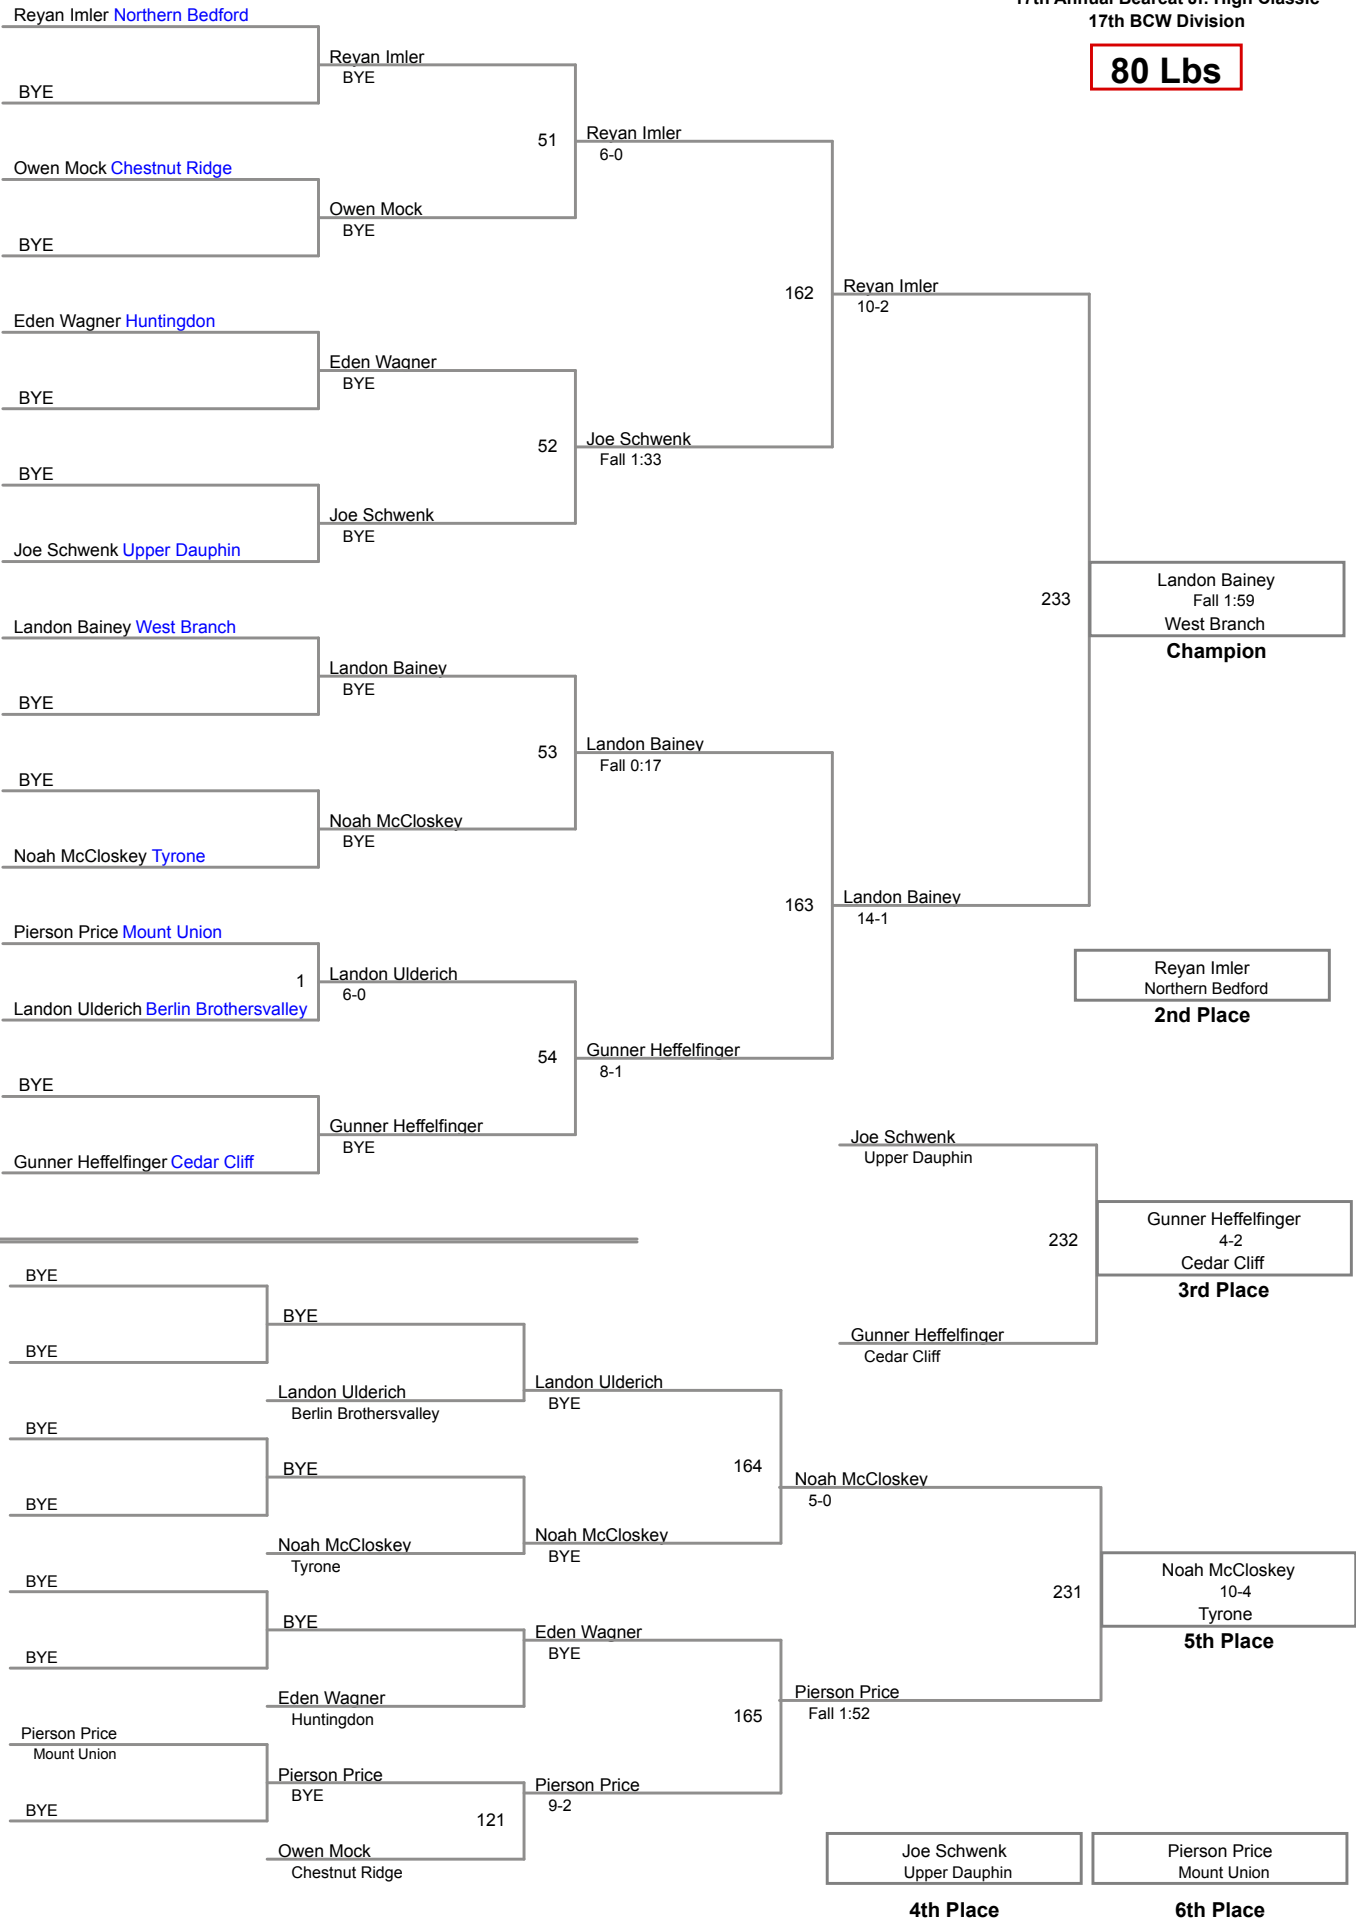

17th Annual Bearcat Jr. High Classic  
17th BCW Division

**75 Lbs**

17th Annual Bearcat Jr. High Classic  
17th BCW Division

**80 Lbs**

17th Annual Bearcat Jr. High Classic  
17th BCW Division

**85 Lbs**

17th Annual Bearcat Jr. High Classic  
17th BCW Division

**90 Lbs**

17th Annual Bearcat Jr. High Classic  
17th BCW Division

**95 Lbs**

17th Annual Bearcat Jr. High Classic  
17th BCW Division

**100 Lbs**

17th Annual Bearcat Jr. High Classic  
17th BCW Division

**105 Lbs**