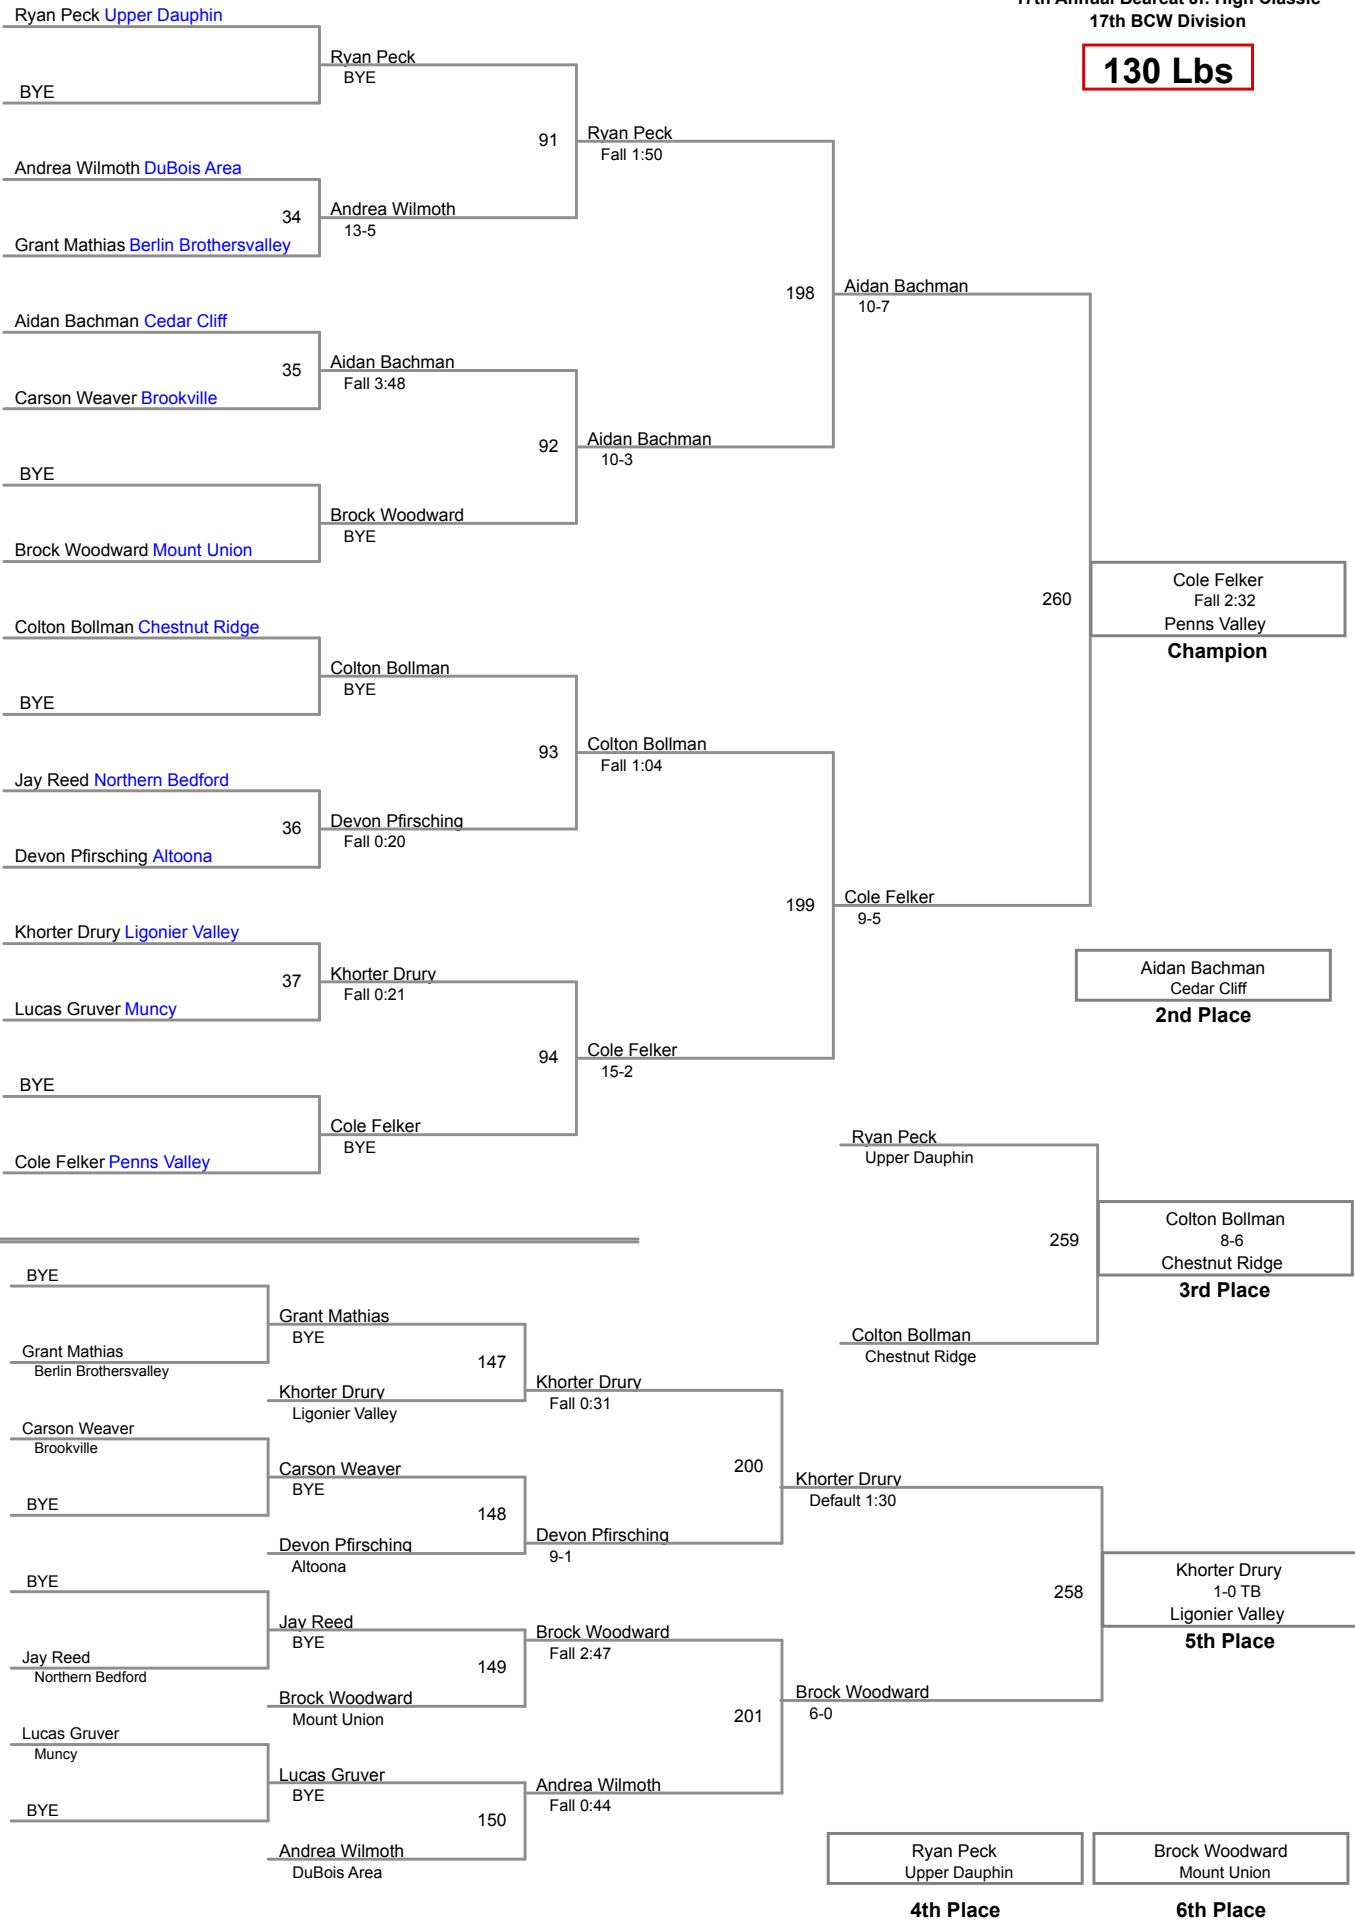

17th Annual Bearcat Jr. High Classic
17th BCW Division

130 Lbs