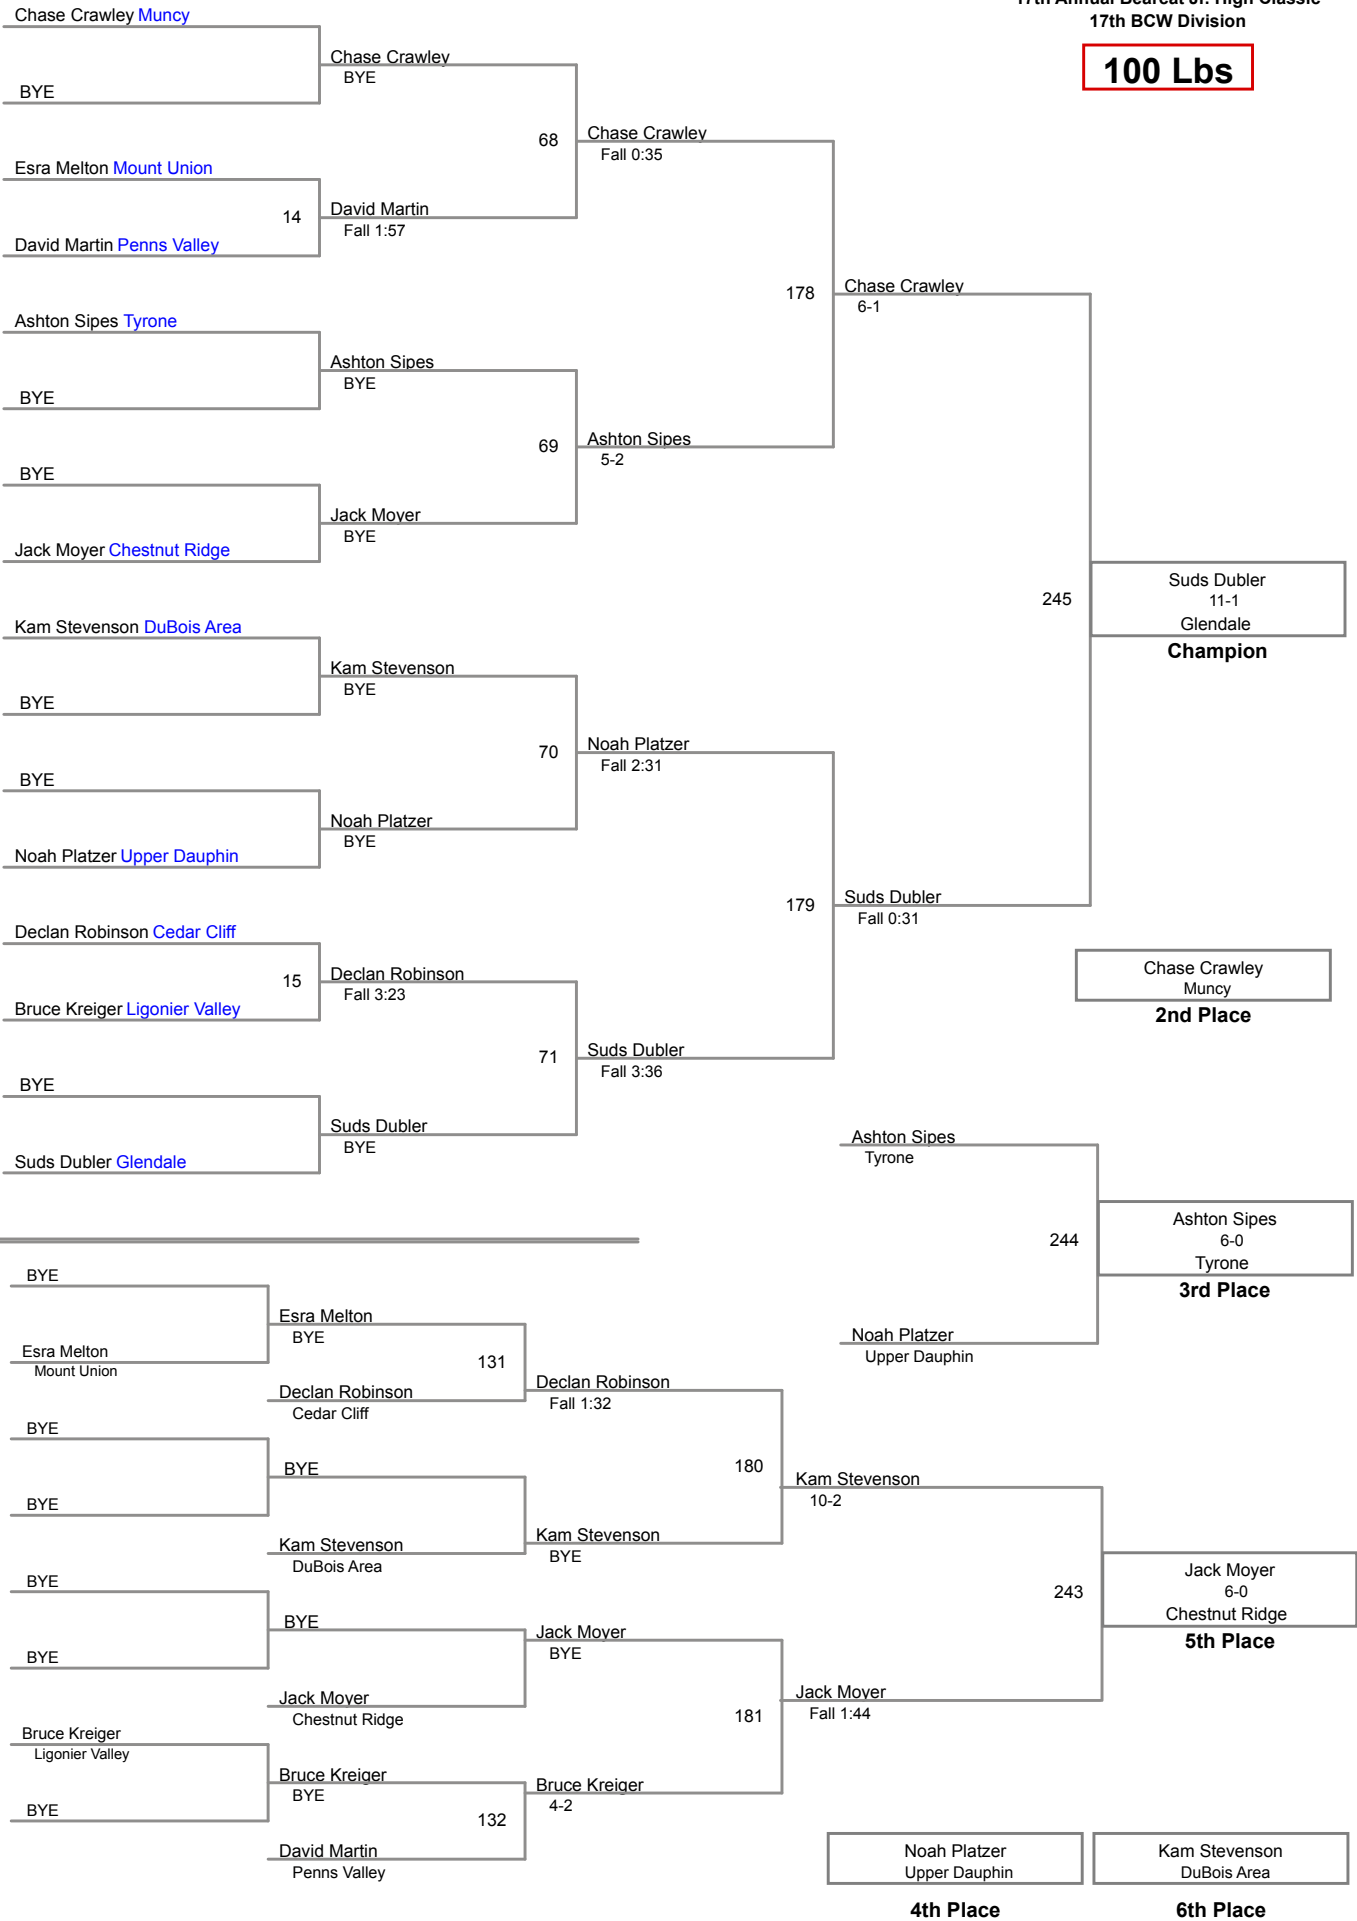

**90 Lbs**

17th Annual Bearcat Jr. High Classic  
17th BCW Division

**95 Lbs**

17th Annual Bearcat Jr. High Classic  
17th BCW Division

**100 Lbs**

17th Annual Bearcat Jr. High Classic  
17th BCW Division

**105 Lbs**