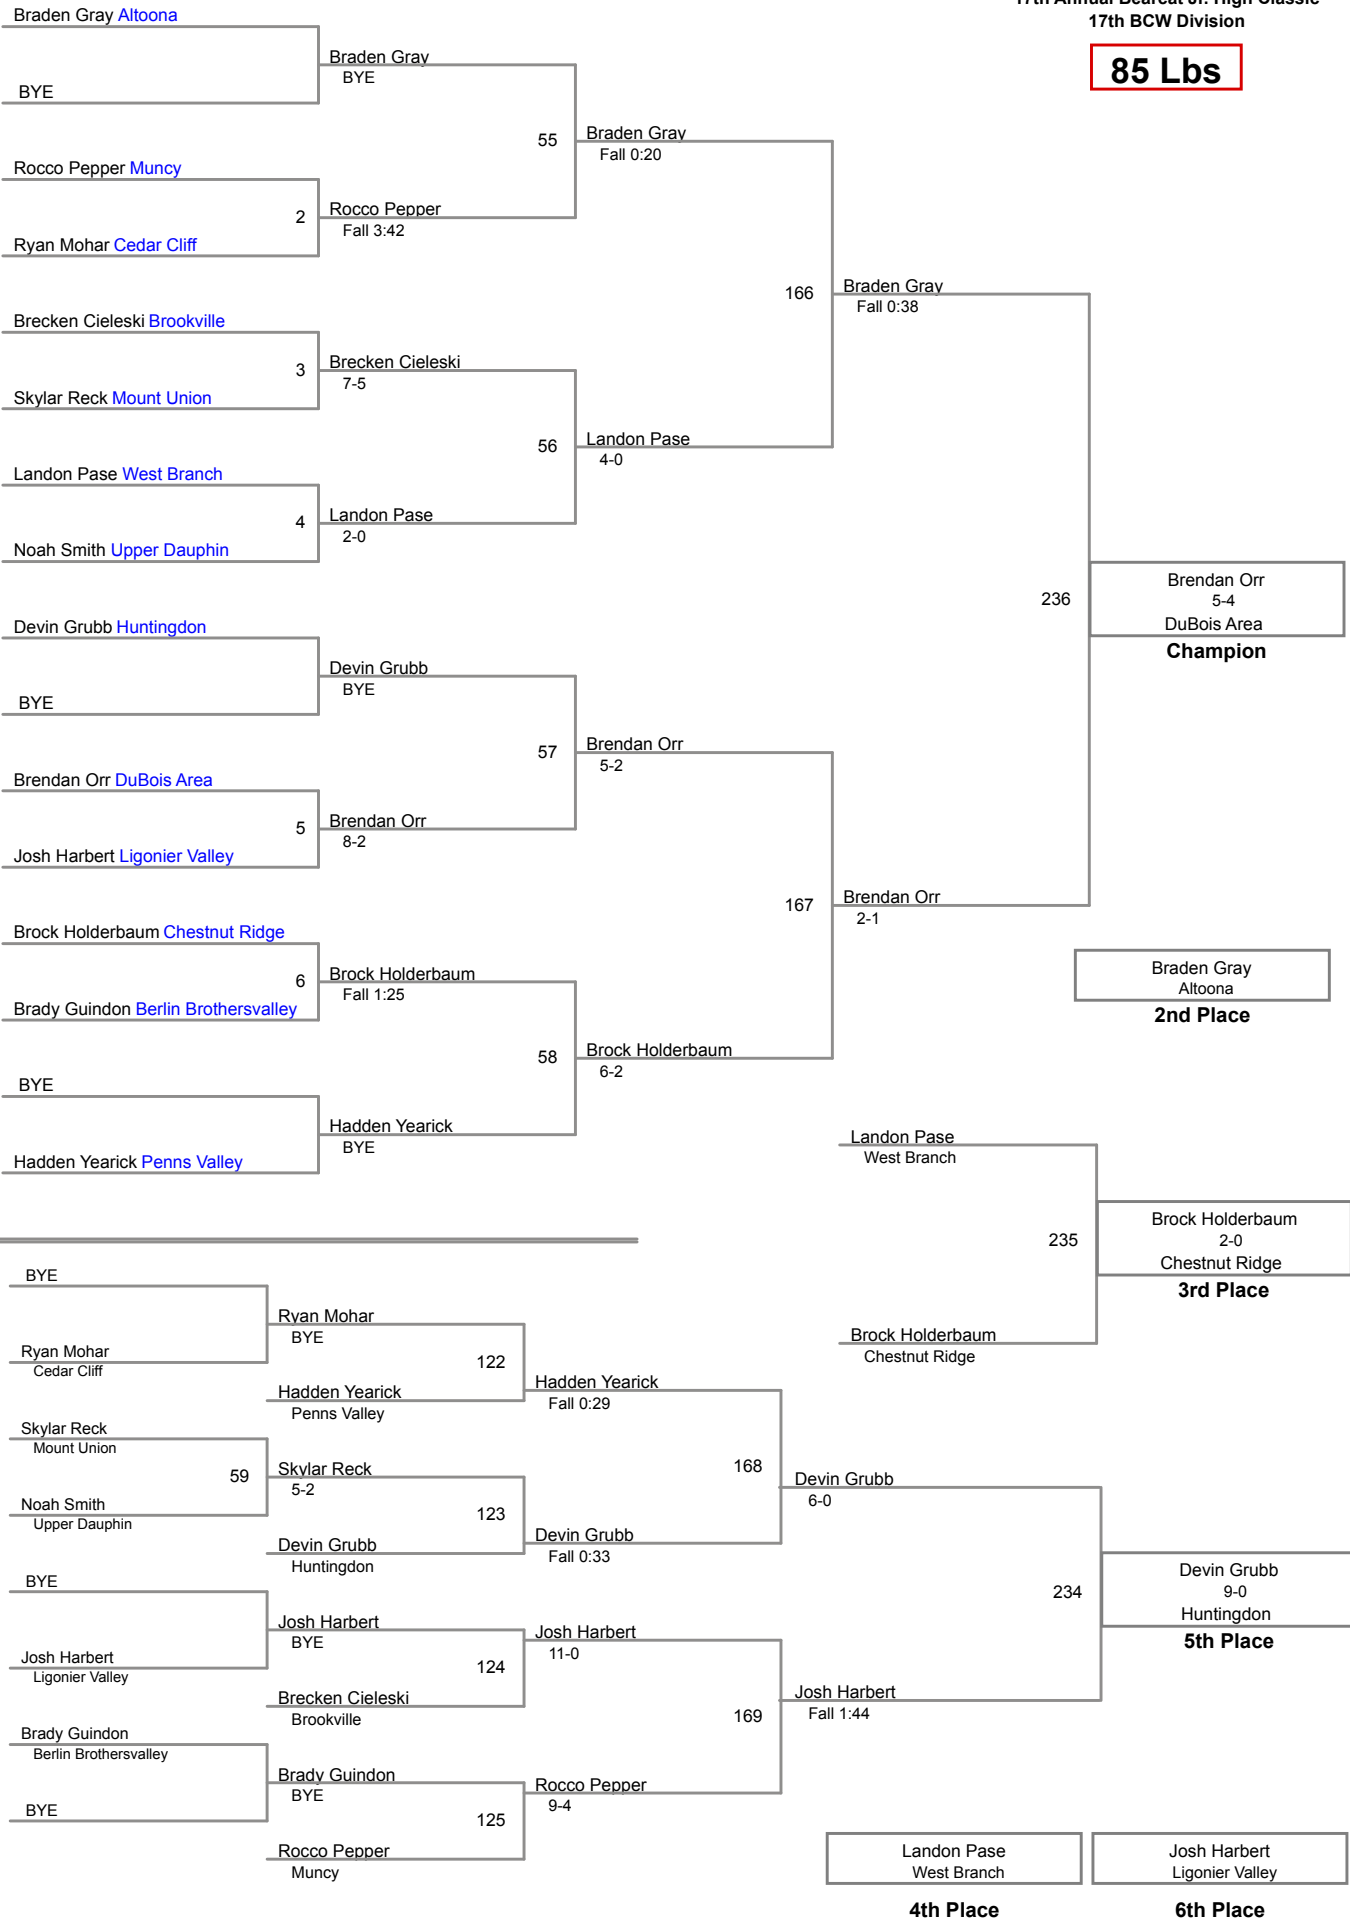

17th Annual Bearcat Jr. High Classic  
17th BCW Division

**75 Lbs**

17th Annual Bearcat Jr. High Classic  
17th BCW Division

**80 Lbs**

17th Annual Bearcat Jr. High Classic  
17th BCW Division

**85 Lbs**

17th Annual Bearcat Jr. High Classic  
17th BCW Division