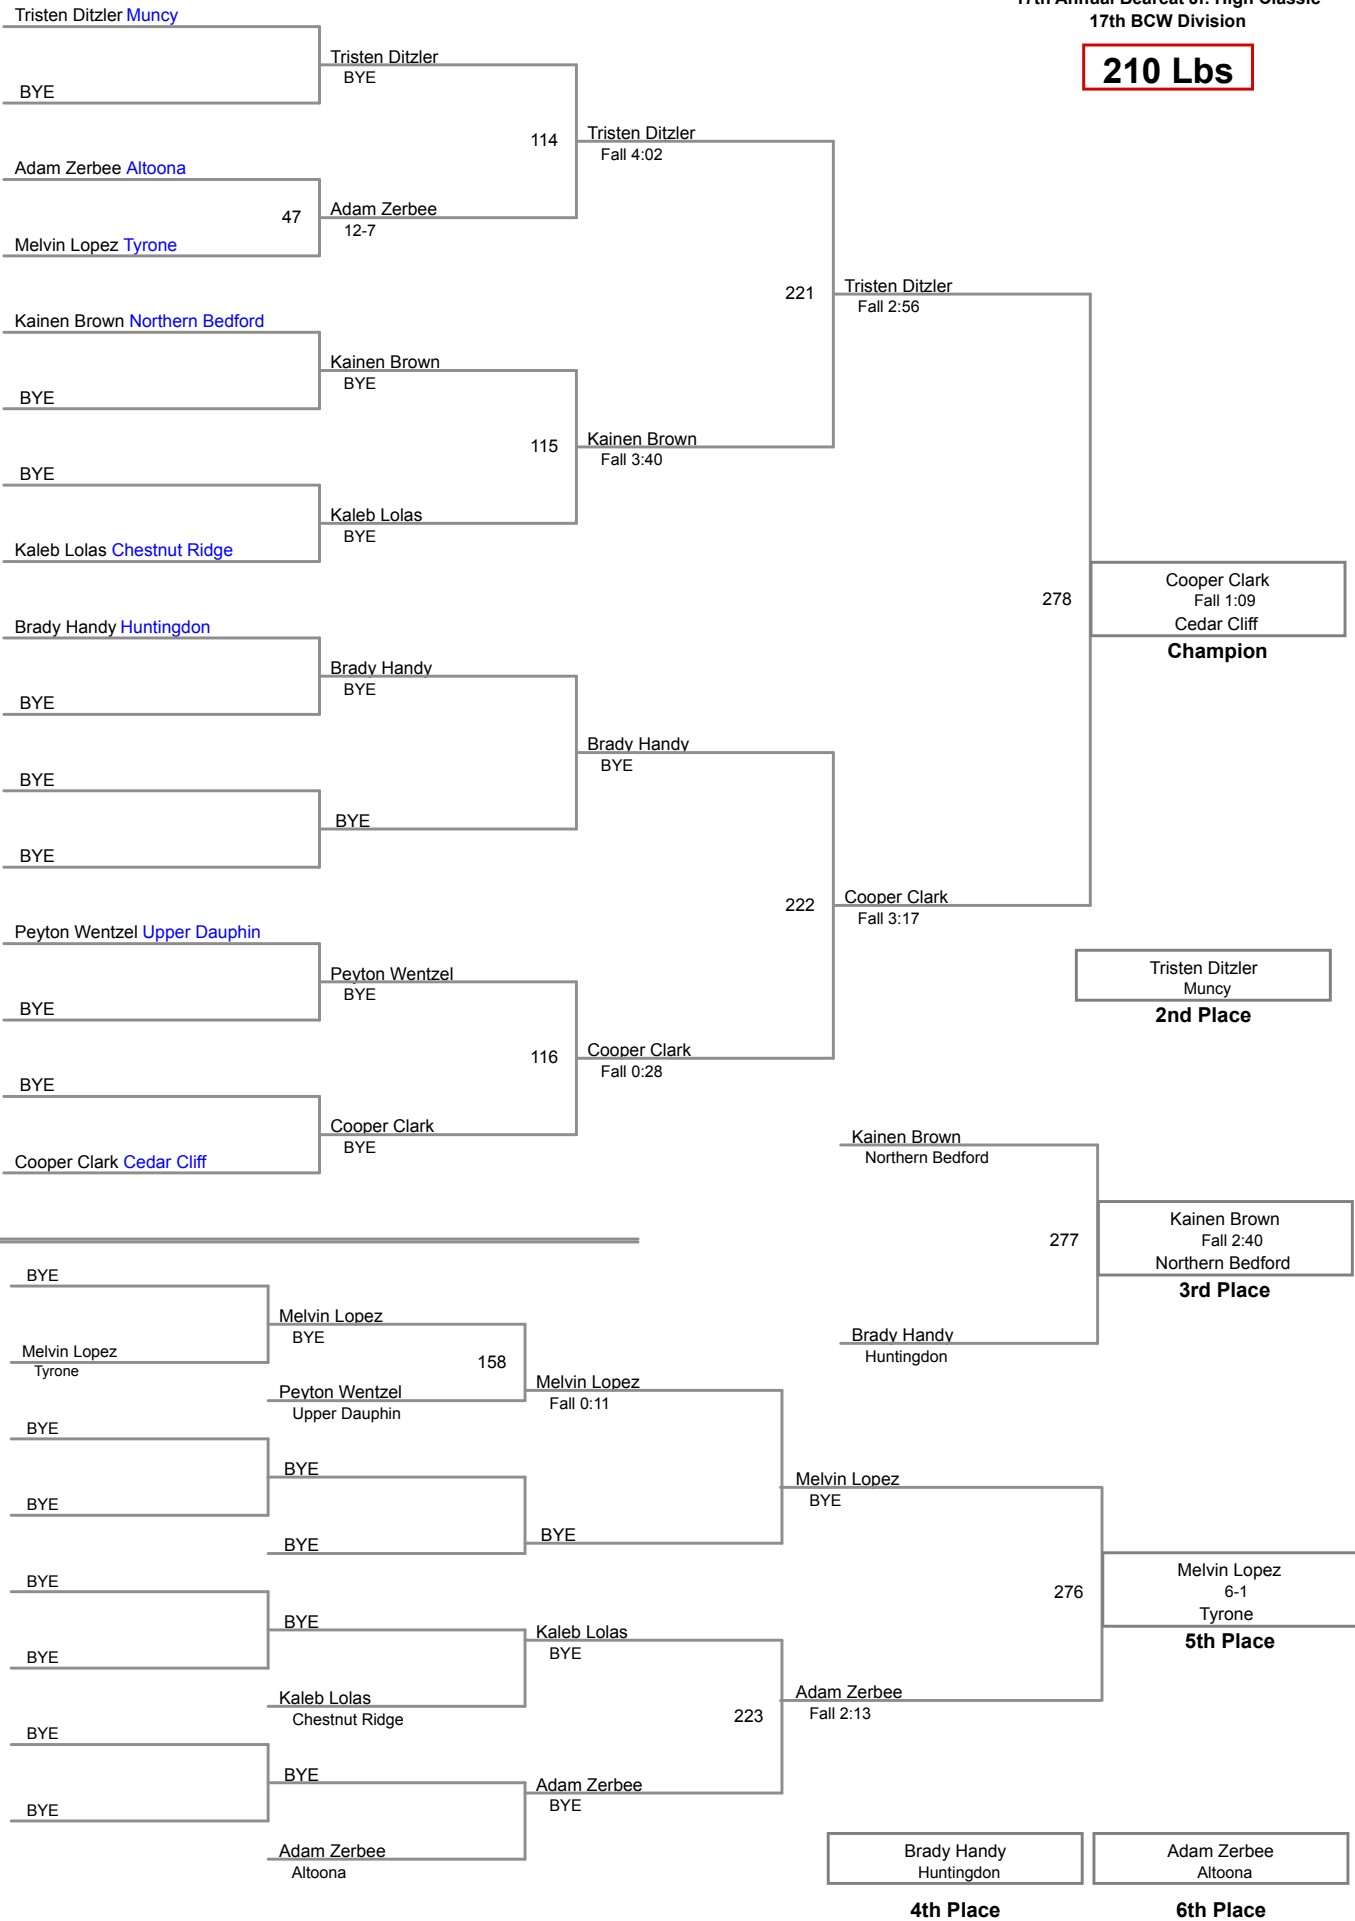

17th Annual Bearcat Jr. High Classic
17th BCW Division

210 Lbs