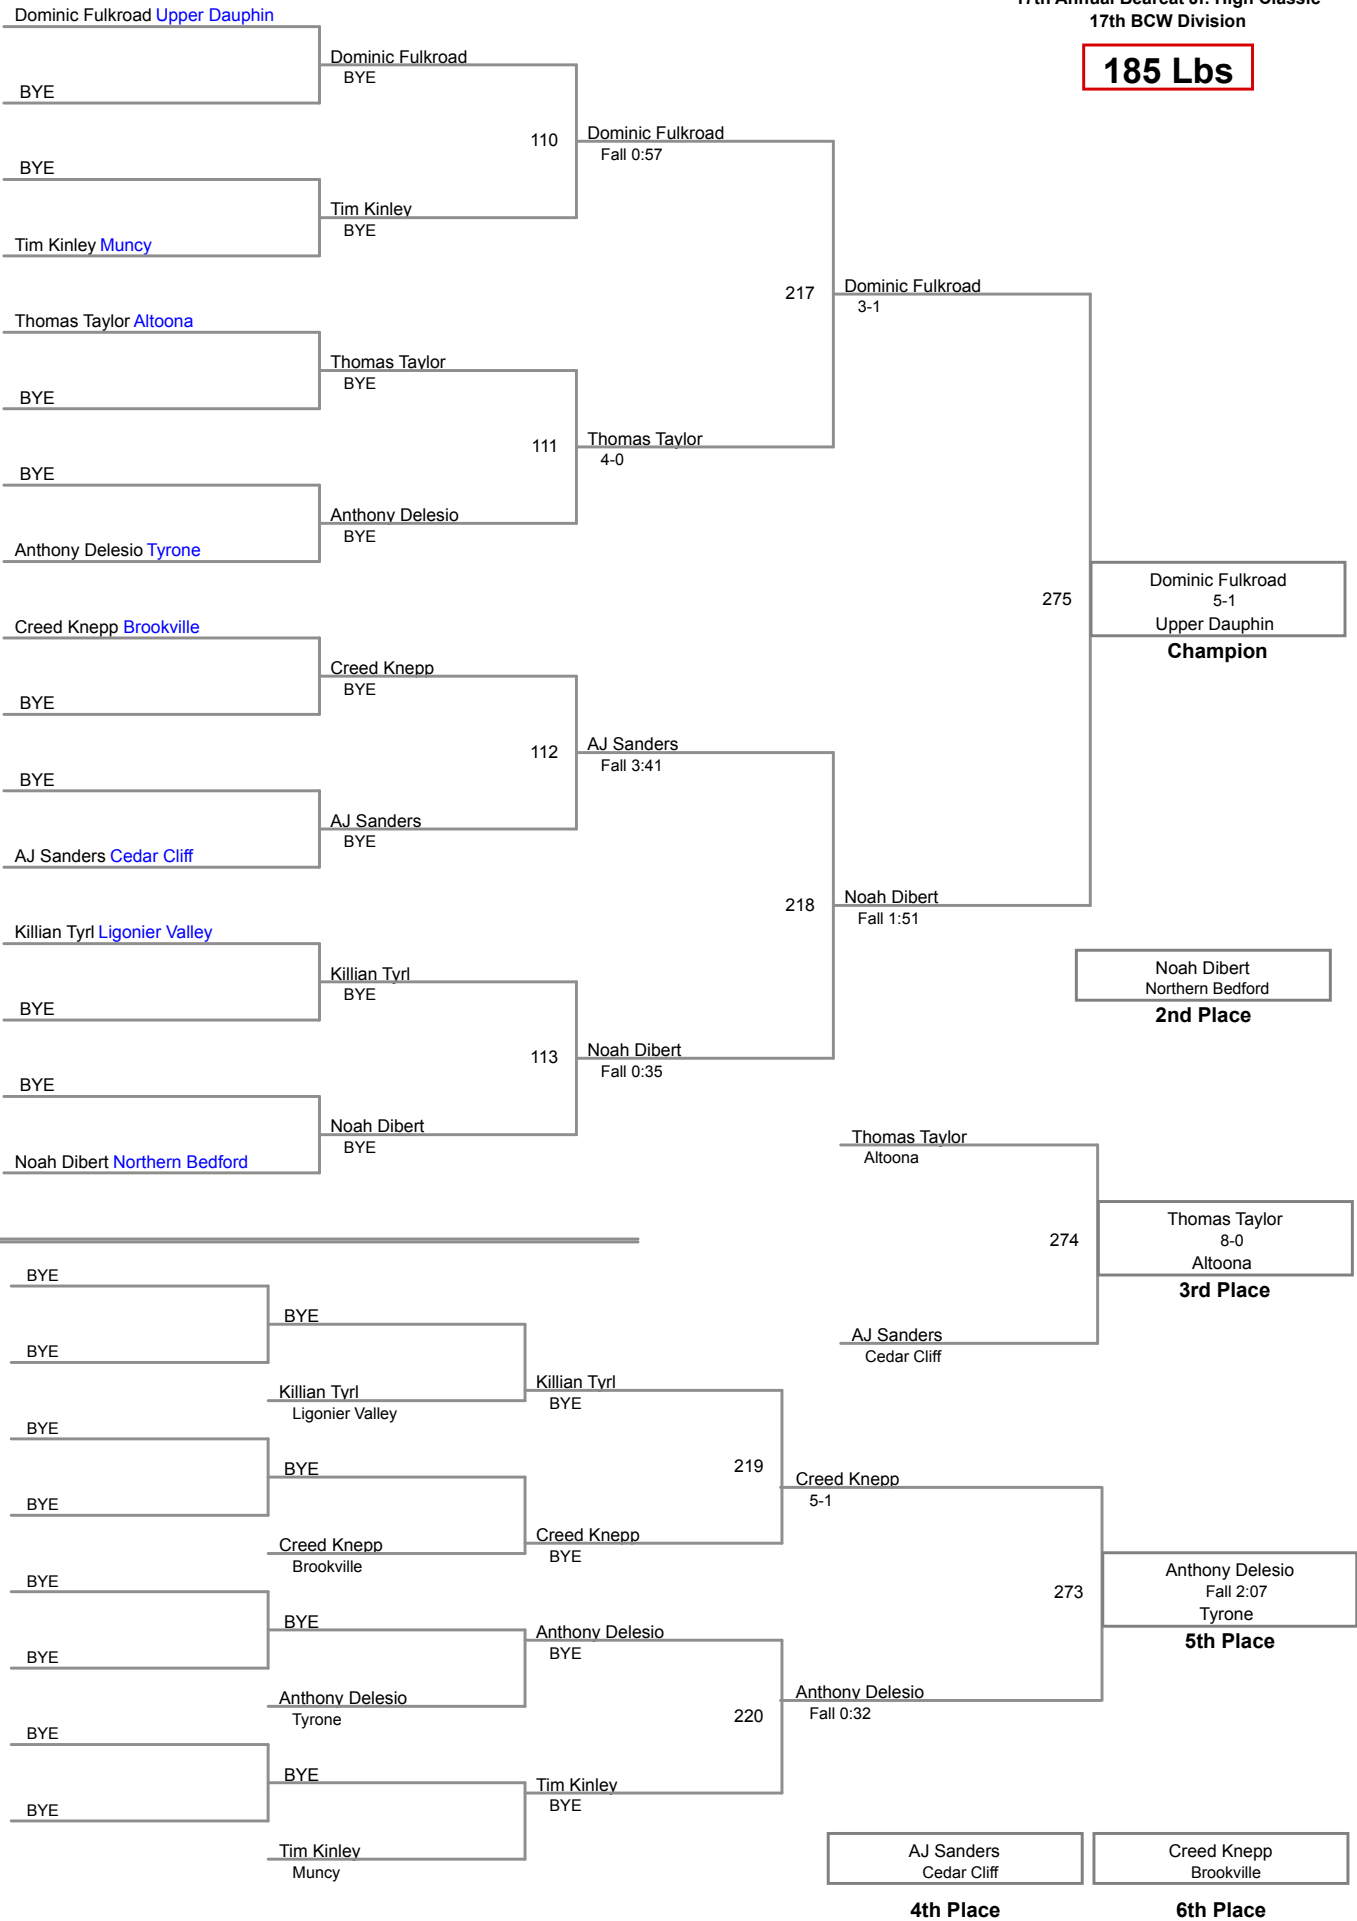

17th Annual Bearcat Jr. High Classic  
17th BCW Division

**155 Lbs**

17th Annual Bearcat Jr. High Classic  
17th BCW Division

**165 Lbs**

17th Annual Bearcat Jr. High Classic  
17th BCW Division

**185 Lbs**