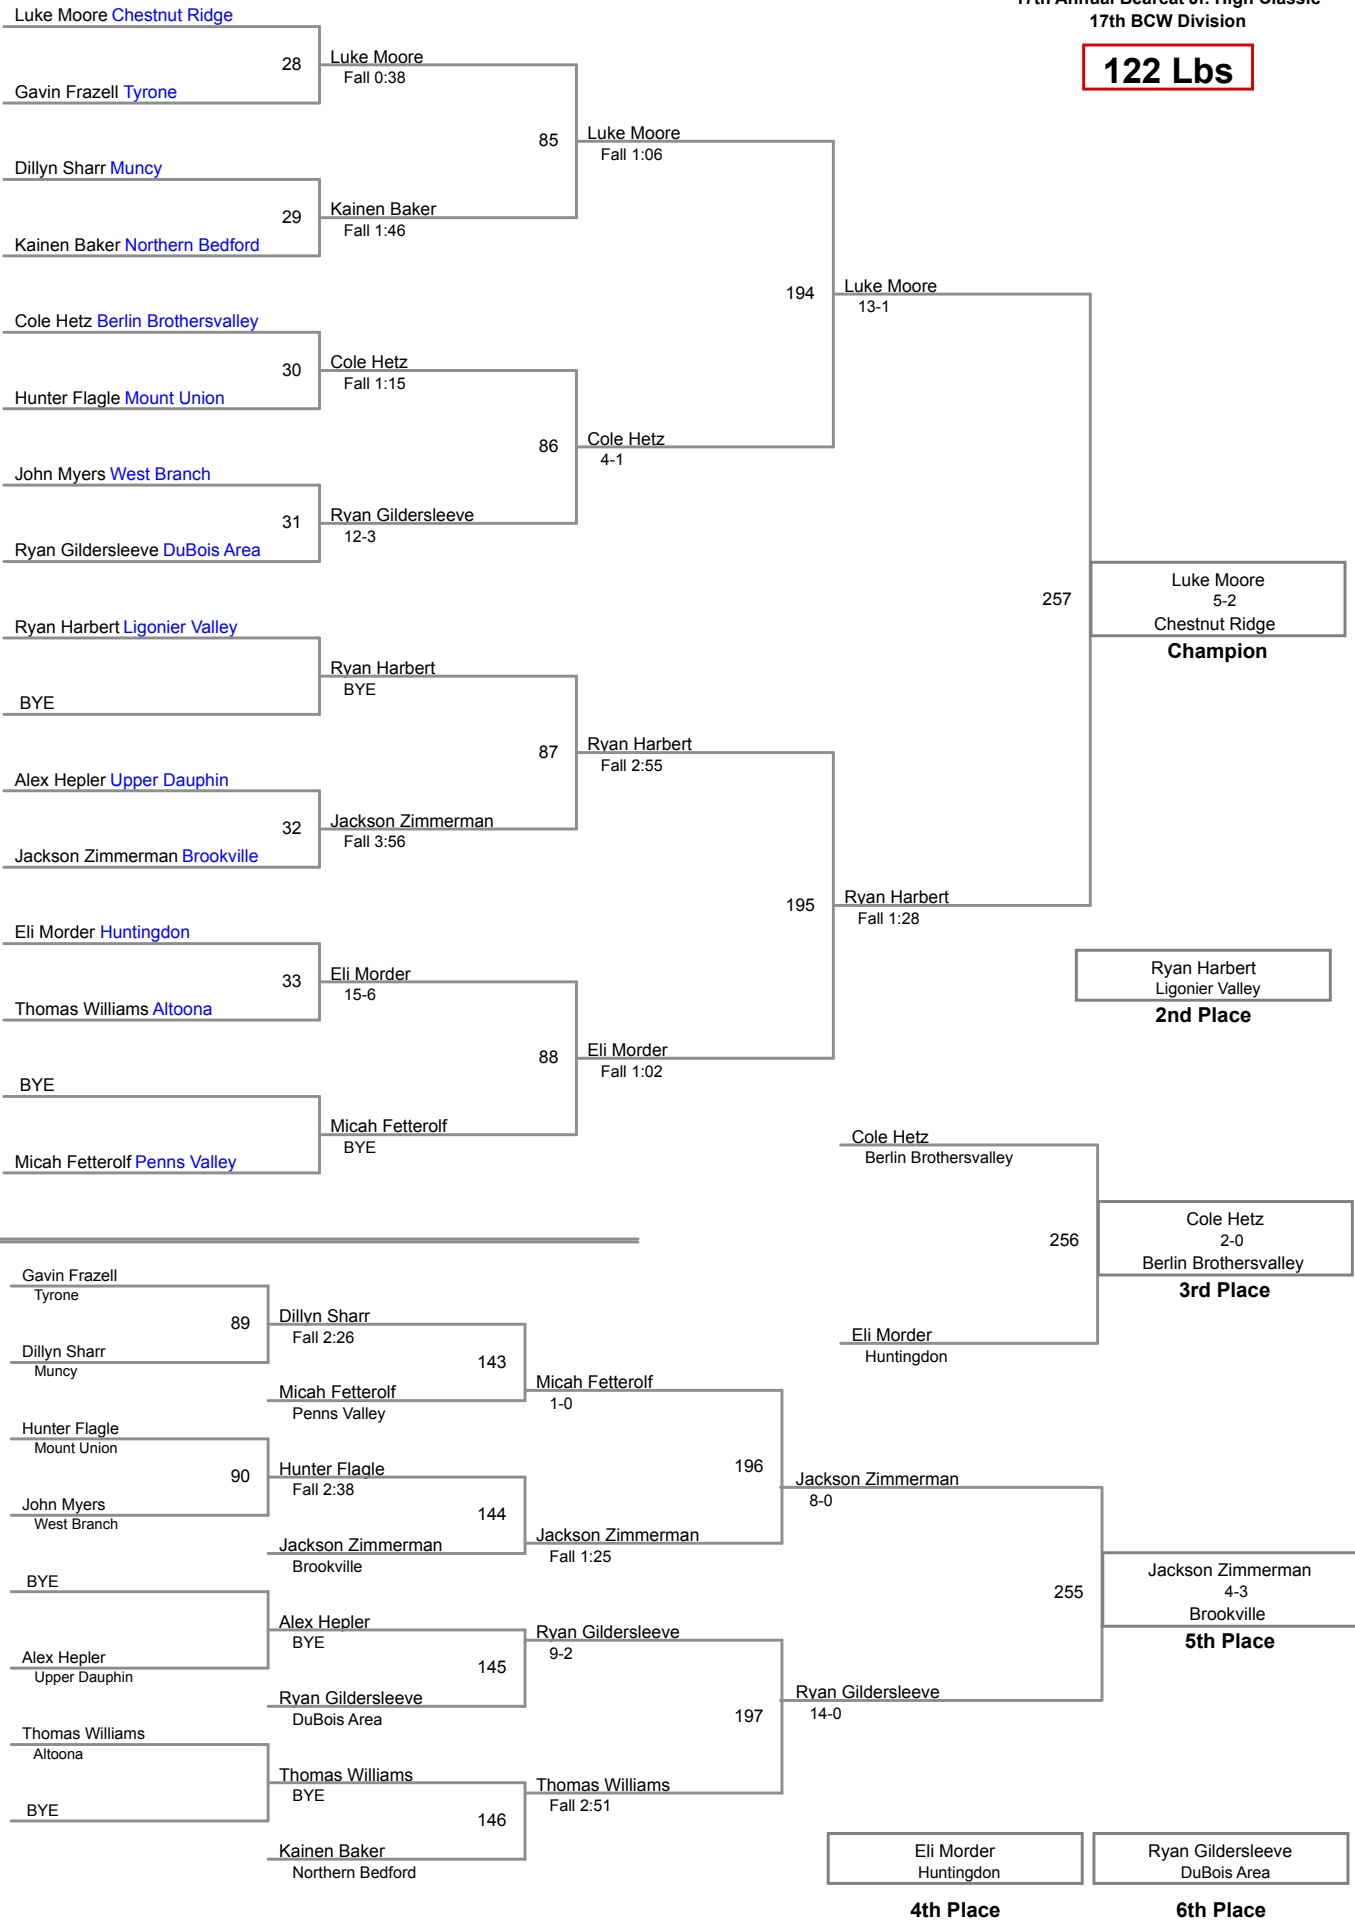

17th Annual Bearcat Jr. High Classic  
17th BCW Division

**110 Lbs**

17th Annual Bearcat Jr. High Classic  
17th BCW Division

**115 Lbs**

17th Annual Bearcat Jr. High Classic  
17th BCW Division

**122 Lbs**