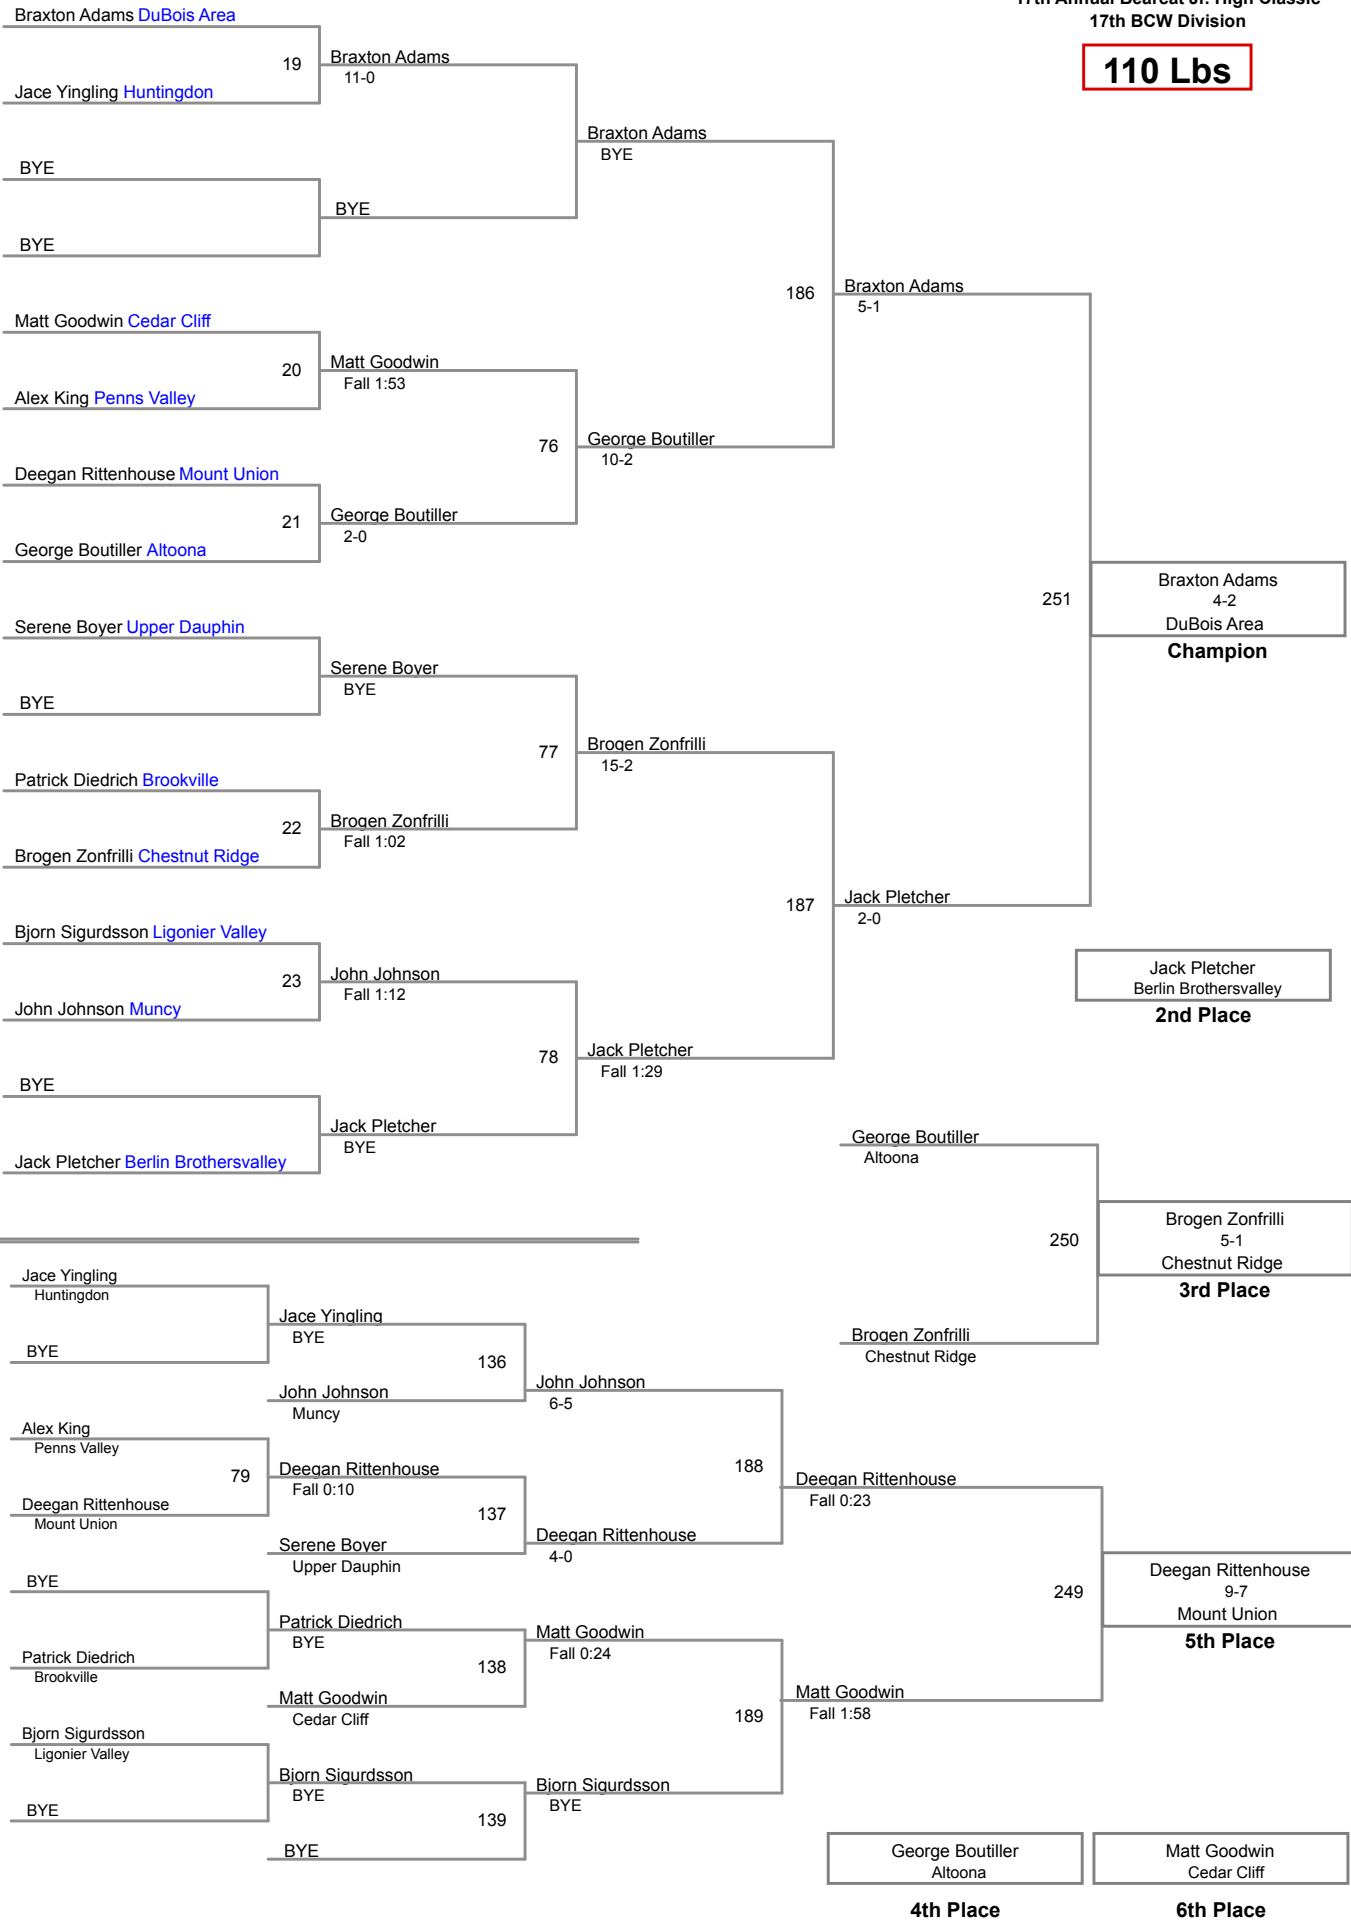

17th Annual Bearcat Jr. High Classic
17th BCW Division

110 Lbs