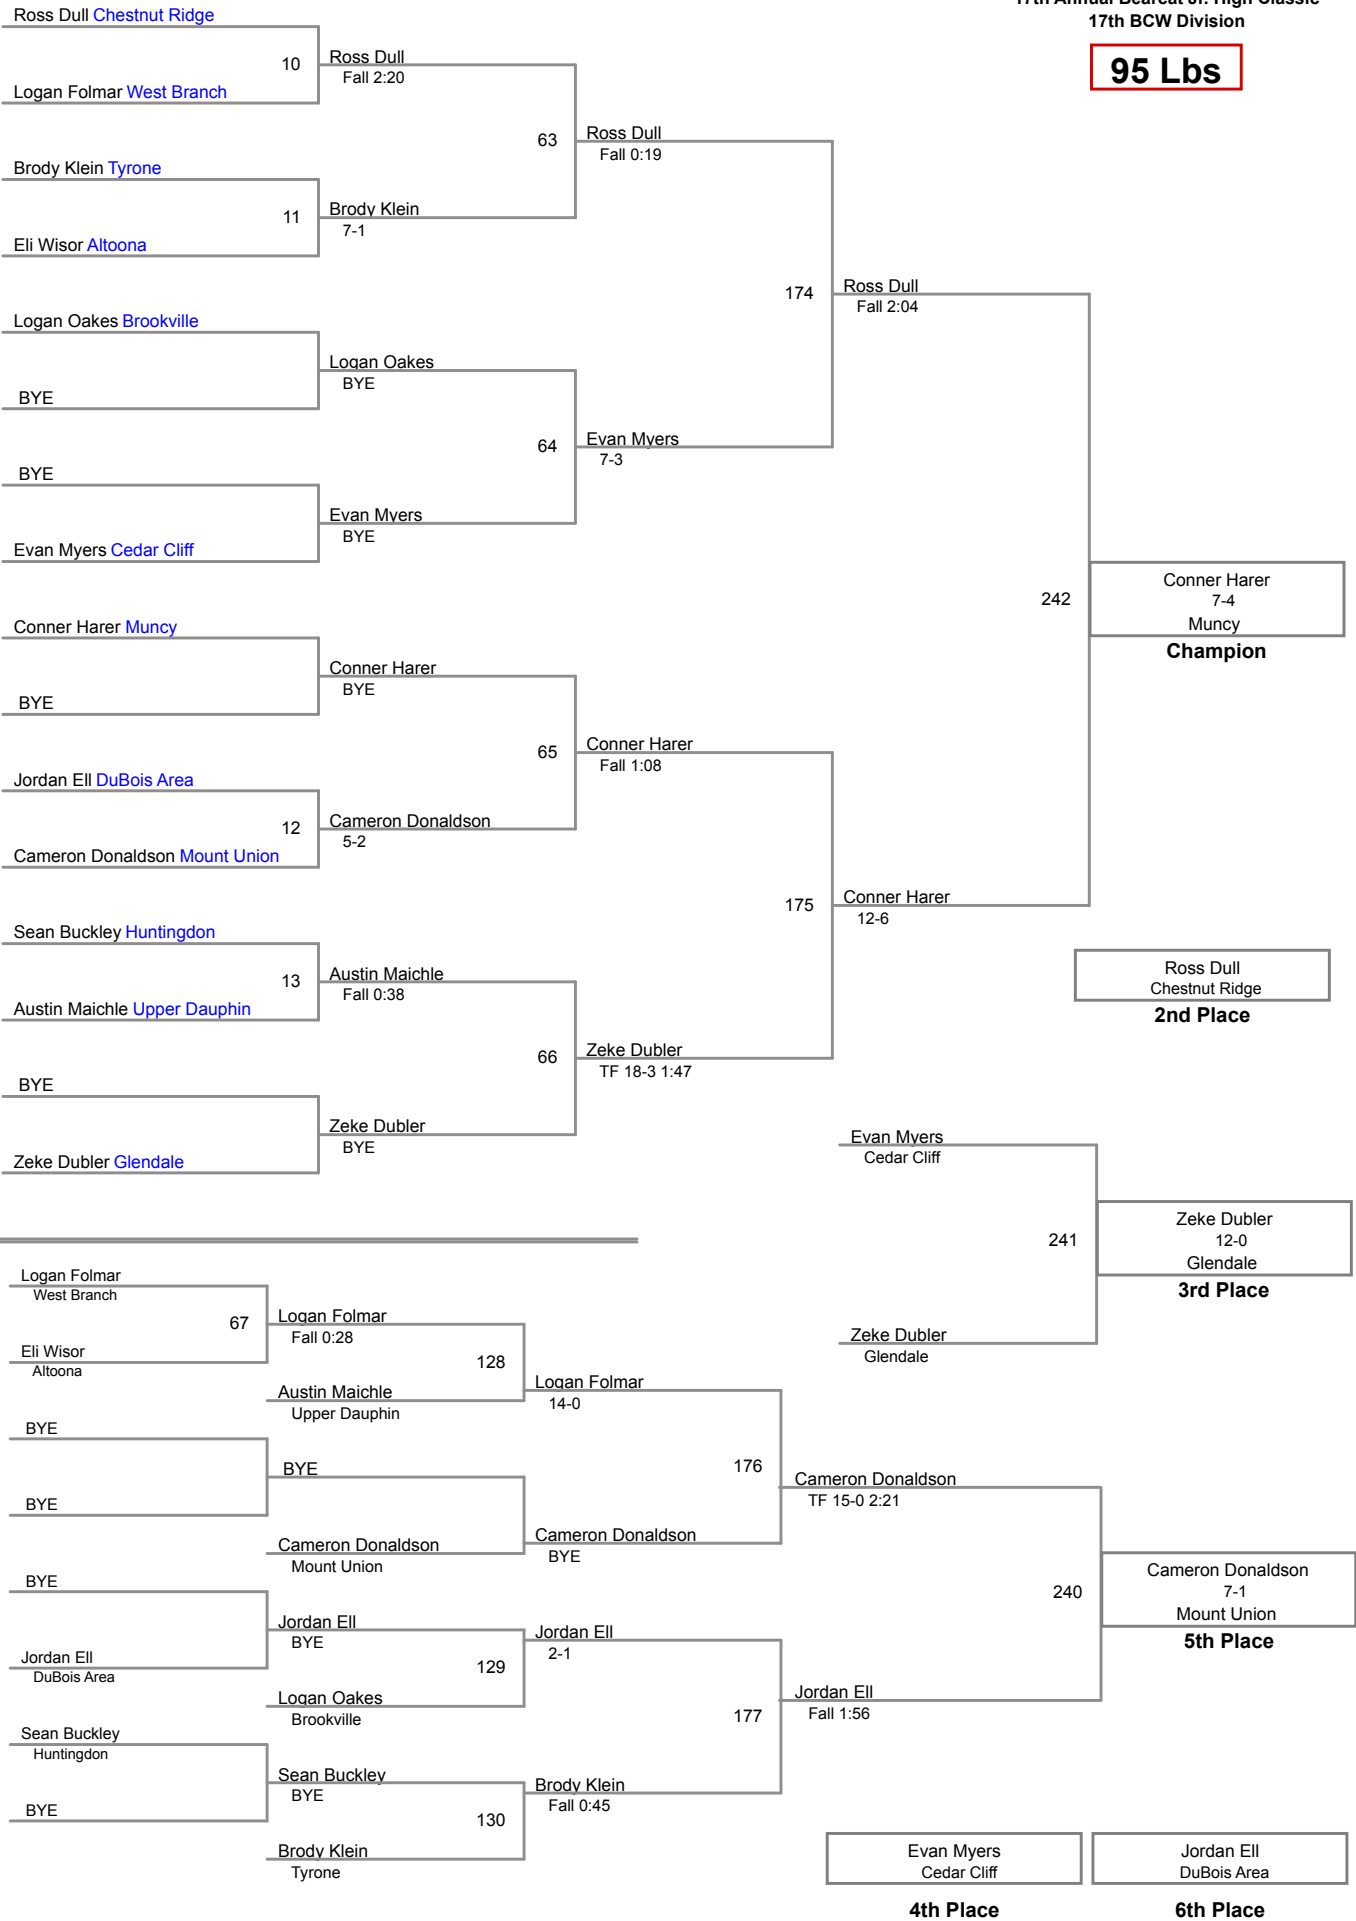

17th Annual Bearcat Jr. High Classic  
17th BCW Division

**75 Lbs**

17th Annual Bearcat Jr. High Classic  
17th BCW Division

**80 Lbs**

17th Annual Bearcat Jr. High Classic  
17th BCW Division

**85 Lbs**

17th Annual Bearcat Jr. High Classic  
17th BCW Division

**90 Lbs**

17th Annual Bearcat Jr. High Classic  
17th BCW Division

**95 Lbs**

17th Annual Bearcat Jr. High Classic  
17th BCW Division

**100 Lbs**

17th Annual Bearcat Jr. High Classic  
17th BCW Division

**105 Lbs**