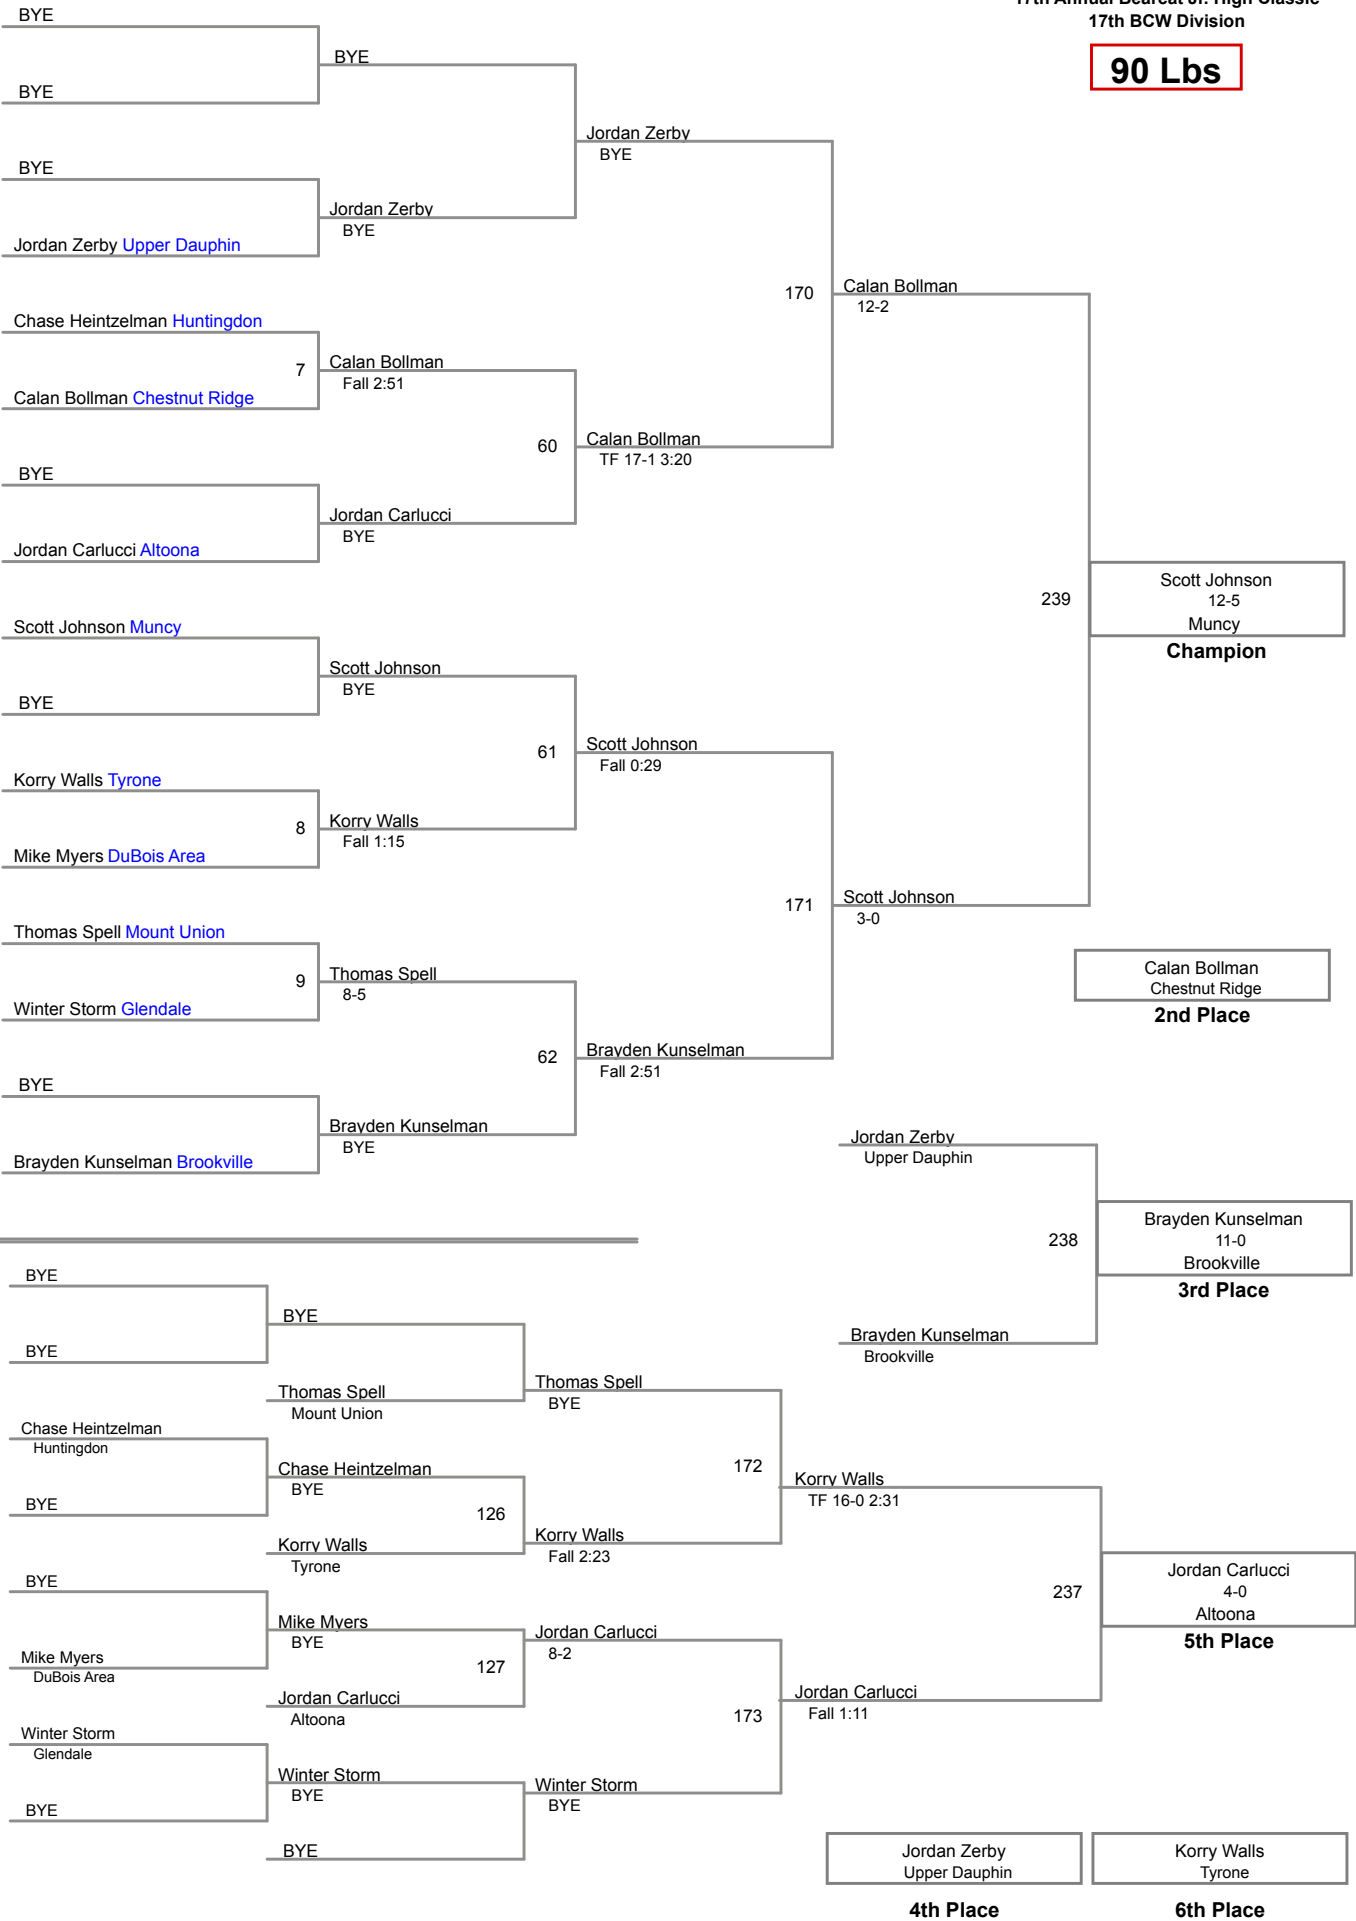

17th Annual Bearcat Jr. High Classic  
17th BCW Division

**75 Lbs**

17th Annual Bearcat Jr. High Classic  
17th BCW Division

**80 Lbs**

17th Annual Bearcat Jr. High Classic  
17th BCW Division

**85 Lbs**

17th Annual Bearcat Jr. High Classic  
17th BCW Division

**90 Lbs**

17th Annual Bearcat Jr. High Classic  
17th BCW Division

**95 Lbs**

17th Annual Bearcat Jr. High Classic  
17th BCW Division

**100 Lbs**

17th Annual Bearcat Jr. High Classic  
17th BCW Division

**105 Lbs**