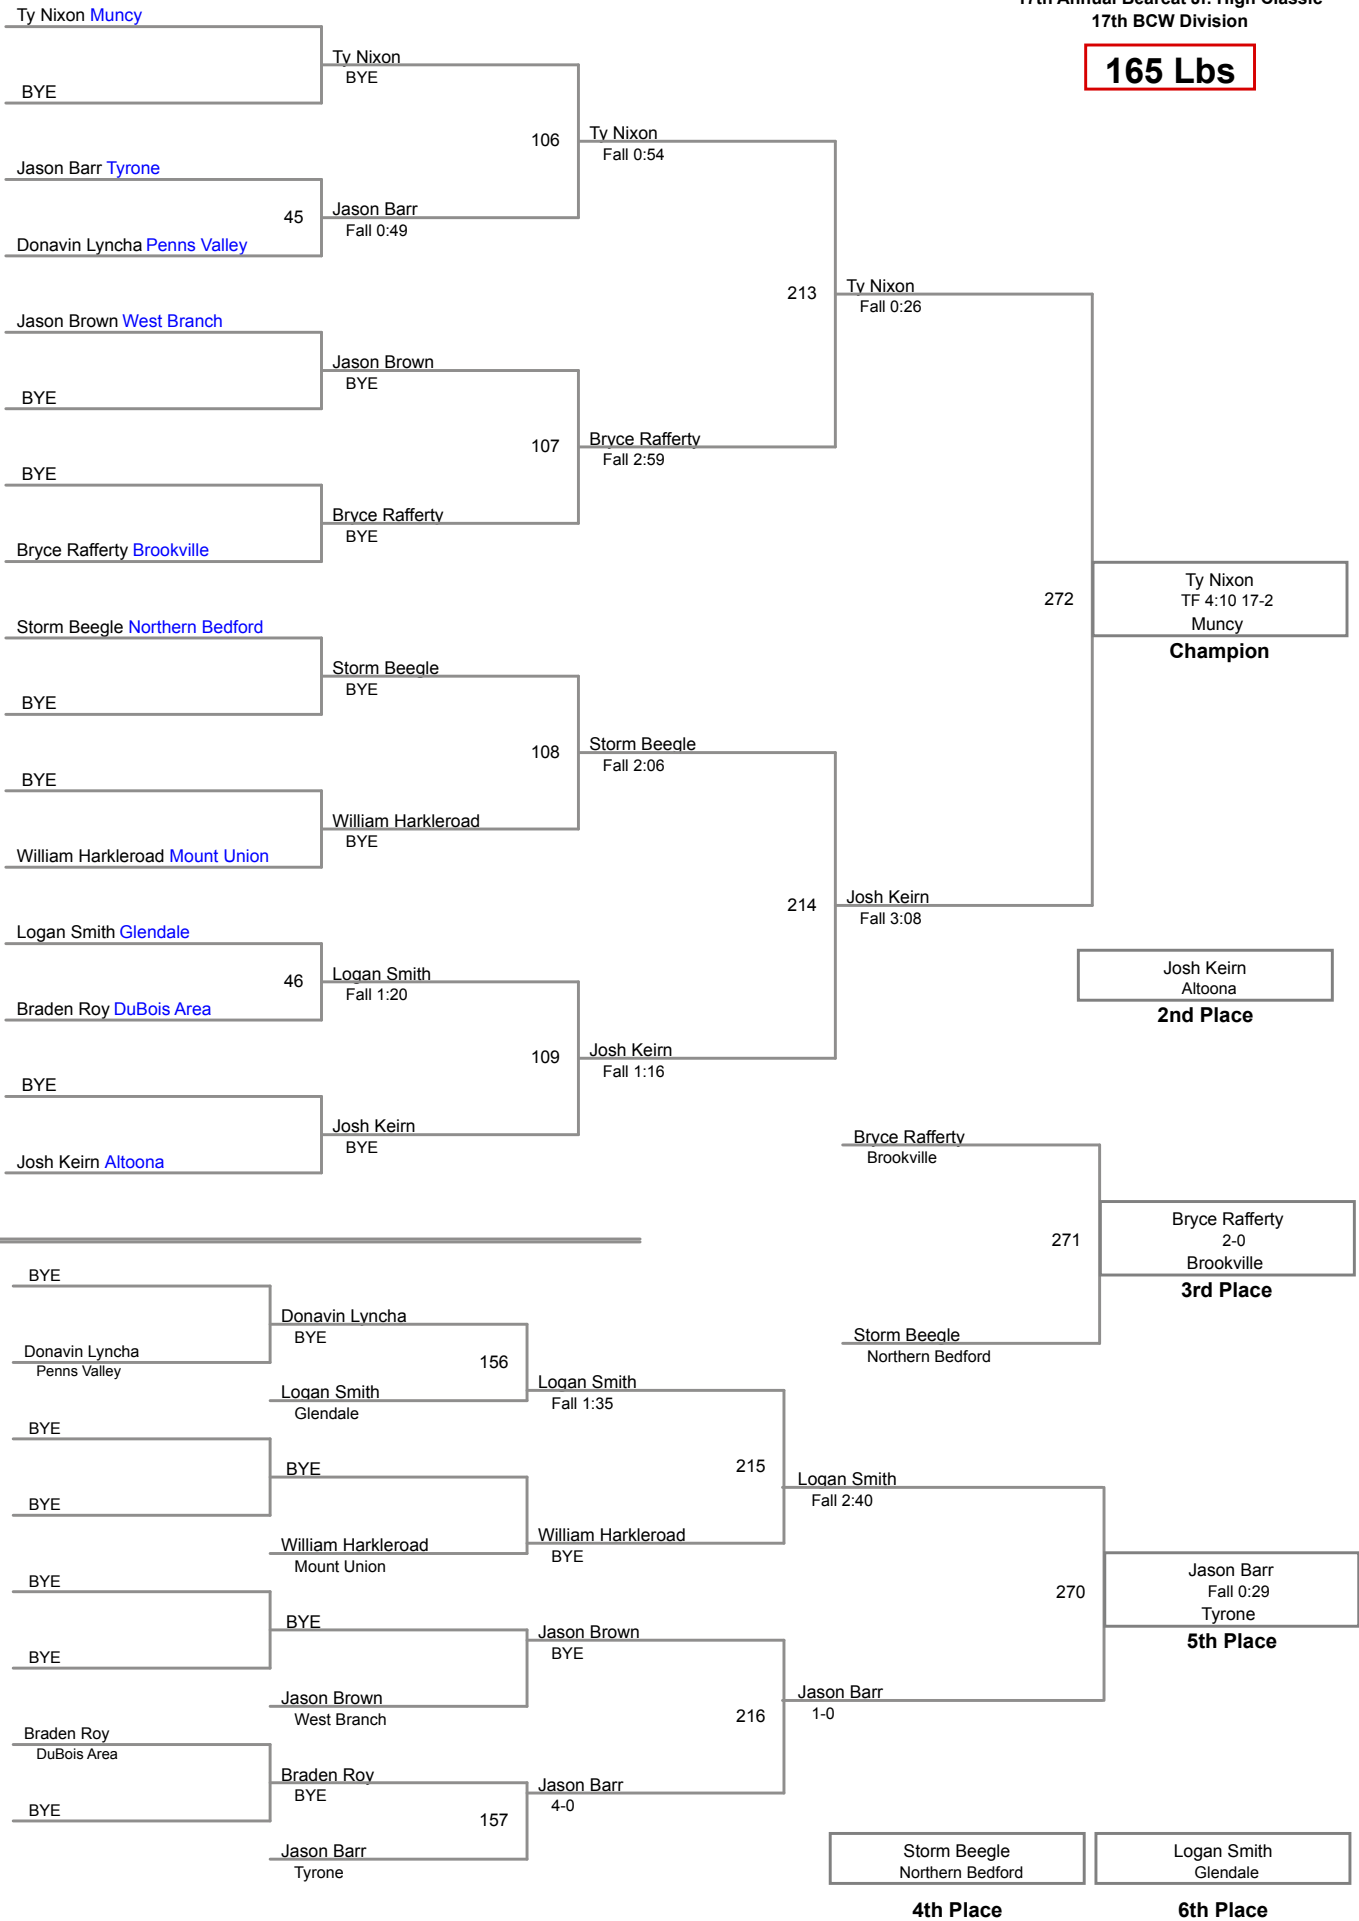

17th Annual Bearcat Jr. High Classic
17th BCW Division

165 Lbs