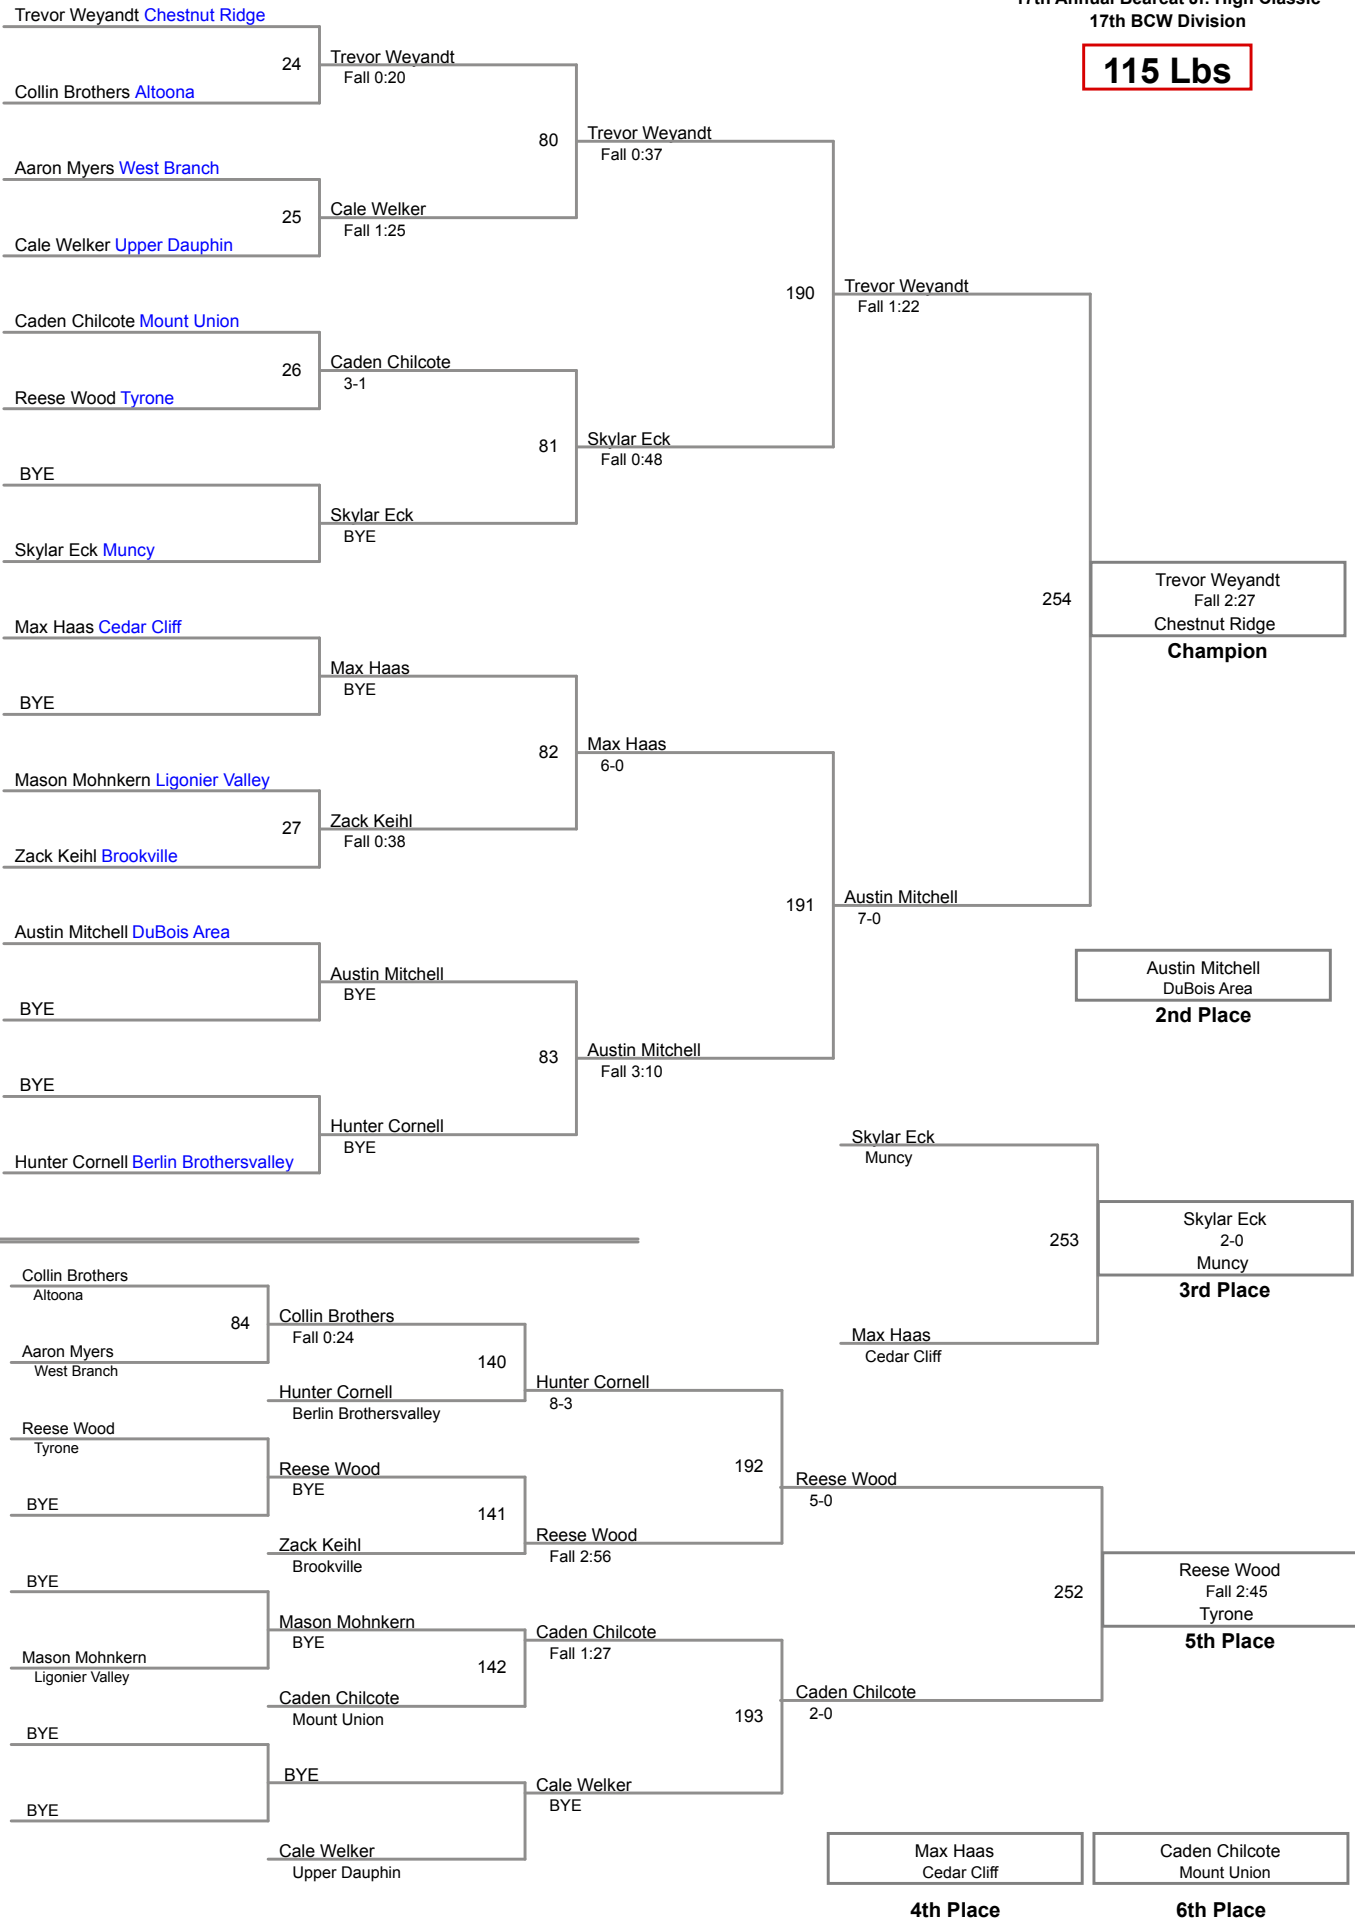

17th Annual Bearcat Jr. High Classic  
17th BCW Division

**110 Lbs**

17th Annual Bearcat Jr. High Classic  
17th BCW Division

**115 Lbs**

17th Annual Bearcat Jr. High Classic  
17th BCW Division

**122 Lbs**