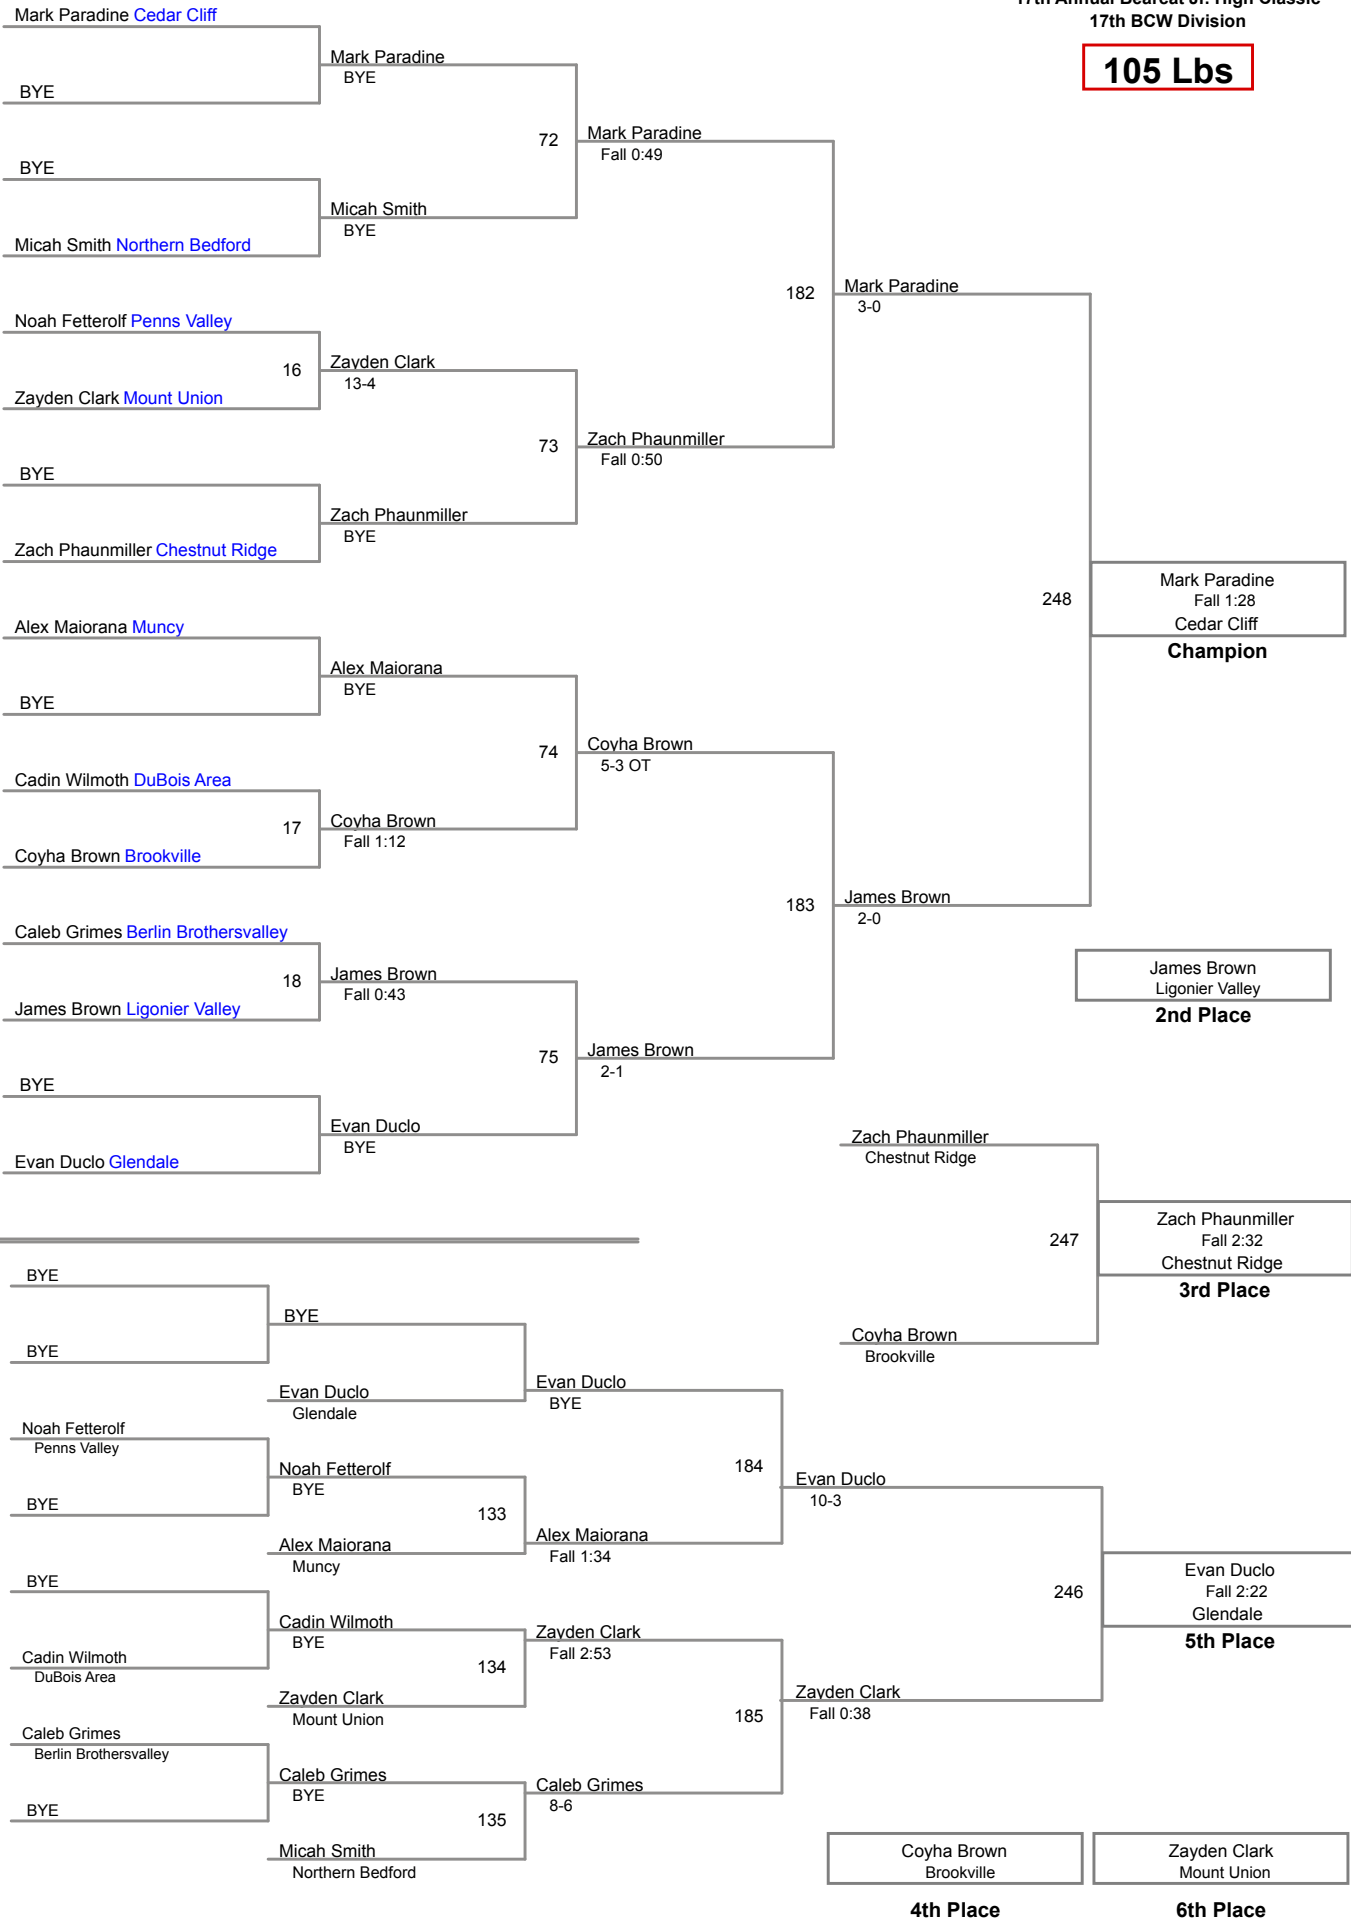

**90 Lbs**

17th Annual Bearcat Jr. High Classic  
17th BCW Division

**95 Lbs**

17th Annual Bearcat Jr. High Classic  
17th BCW Division

**100 Lbs**

17th Annual Bearcat Jr. High Classic  
17th BCW Division

**105 Lbs**